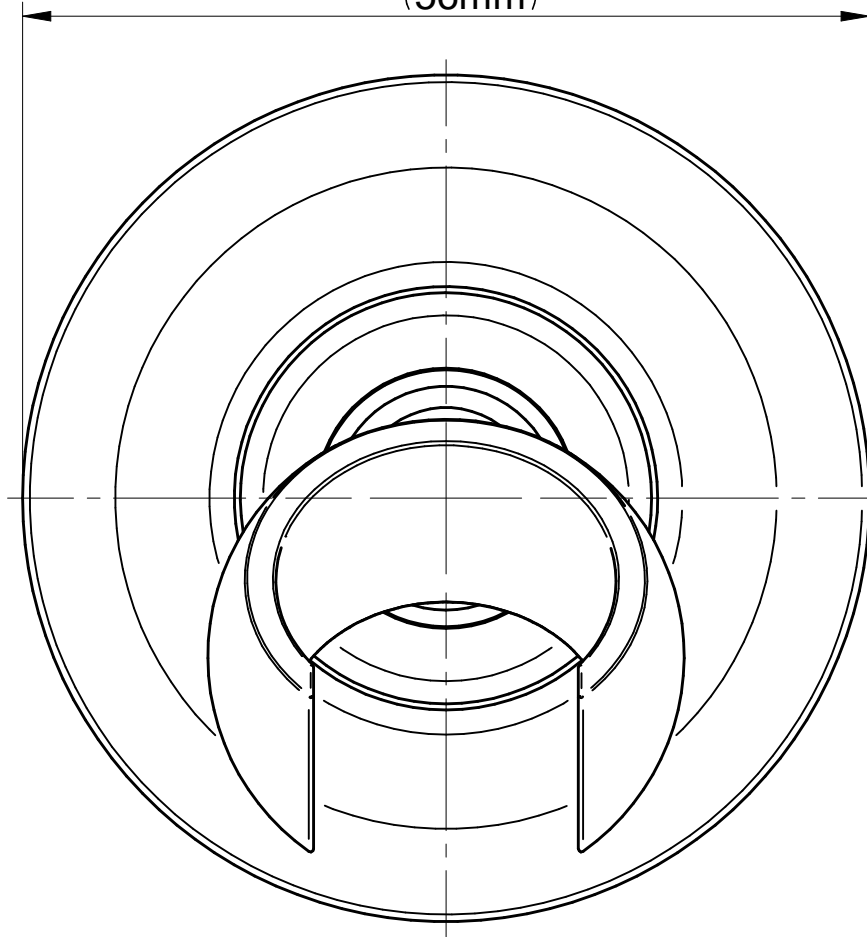

SHOWER
Lauren M-Series Thermostatic
Shower System - Shower with
Handshower
GS2.022WD-C3E0

GRAFF®

Information

- 3/4" thermostatic valve and trim
- 3/4" 2-way diverter valve
- 8" showerhead with 11" wall-mounted shower arm
- Showerhead features no-clog, easy-clean spray nozzles
- Handshower set with wall bracket and 59" hose
- Optional extension kit
- Flow rates: showerhead \leq 1.8 max gpm, handshower \leq 1.5 max gpm
- ADA
- CALGreen

Polished
Nickel

Steelnox®
(Satin Nickel)

Vintage
Brushed Brass

G-8682

Camden Series

Ø 2-3/16"
(56mm)

3-15/16"
(100mm)

7/16"
(12mm)