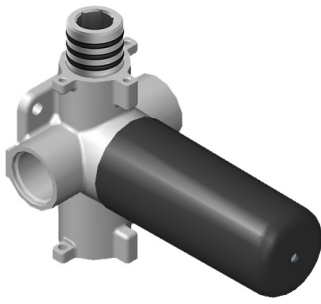

SHOWER
Lauren M-Series Thermostatic
Shower System - Shower with
Handshower
GS2.022WD-C3E0

GRAFF®

Information

- 3/4" thermostatic valve and trim
- 3/4" 2-way diverter valve
- 8" showerhead with 11" wall-mounted shower arm
- Showerhead features no-clog, easy-clean spray nozzles
- Handshower set with wall bracket and 59" hose
- Optional extension kit
- Flow rates: showerhead \leq 1.8 max gpm, handshower \leq 1.5 max gpm
- ADA
- CALGreen

G-8006

M-Series

3/4" Concealed Thermostatic Rough Valve

Product Features

- 12.9 gpm @ 60 psi
- 3/4" universal inlets
- Built-in service stops
- Stacking outlet feature
- Complete serviceability from front of all units
- Supplied with protective plastic cover
- CalGreen compliant dependent on functions

www.graff-faucets.com | phone: 800-954-4723

SHOWER
Two-Way Diverter Volume Control
Valve WITH Off Function and Pass-
Through
G-8052

GRAFF®

Information

- 11.7 gpm @ 60 psi
- 3/4" universal inlets/outlets with female threads
- Operates one function at a time
- Stacking inlet and pass-through port feature
- Supplied with protective plastic cover
- CALGreen compliant depending on functions

G-8052 M-Series
 2-Way Diverter Volume Control Valve
 WITH Off Function and Pass-Through

Product Features

- 12.1 gpm @ 60 psi
- 3/4" universal inlets/outlets with female threads
- Stacking inlet and pass-through port feature
- Supplied with protective plastic cover
- CalGreen compliant dependent on functions