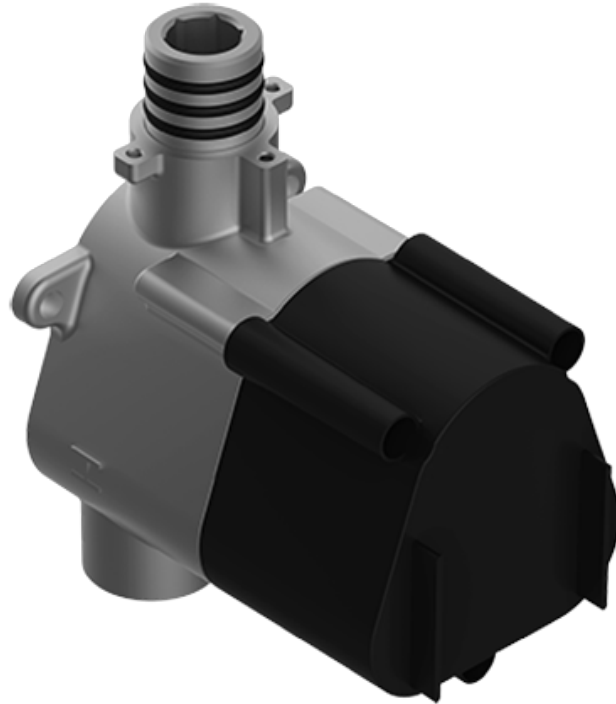

SHOWER
Lauren M-Series Thermostatic
Shower System - Shower with
Handshower
GS2.022WD-C3E0

GRAFF®

Information

- 3/4" thermostatic valve and trim
- 3/4" 2-way diverter valve
- 8" showerhead with 11" wall-mounted shower arm
- Showerhead features no-clog, easy-clean spray nozzles
- Handshower set with wall bracket and 59" hose
- Optional extension kit
- Flow rates: showerhead \leq 1.8 max gpm, handshower \leq 1.5 max gpm
- ADA
- CALGreen

SHOWER
Thermostatic Rough Valve
G-8006

GRAFF®

Information

- 12.9 gpm @ 60 psi
- 3/4" universal inlets
- Built-in service stops
- Stacking outlet feature
- Complete serviceability from front of all units
- Supplied with protective plastic cover
- CalGreen compliant dependent on functions

G-8006

M-Series

3/4" Concealed Thermostatic Rough Valve

Product Features

- 12.9 gpm @ 60 psi
- 3/4" universal inlets
- Built-in service stops
- Stacking outlet feature
- Complete serviceability from front of all units
- Supplied with protective plastic cover
- CalGreen compliant dependent on functions

www.graff-faucets.com | phone: 800-954-4723

SHOWER
Two-Way Diverter Volume Control
Valve WITH Off Function and Pass-
Through
G-8052

GRAFF®

Information

- 11.7 gpm @ 60 psi
- 3/4" universal inlets/outlets with female threads
- Operates one function at a time
- Stacking inlet and pass-through port feature
- Supplied with protective plastic cover
- CALGreen compliant depending on functions