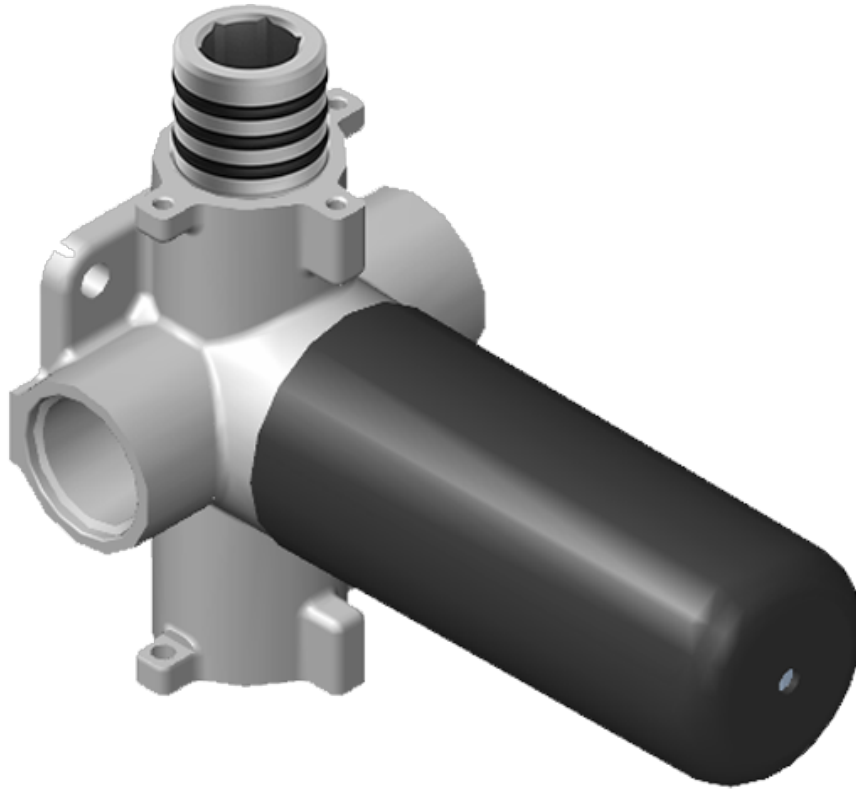

SHOWER
Lauren M-Series Thermostatic
Shower System - Shower with
Handshower
GS2.022WD-C3E0

GRAFF®

Information

- 3/4" thermostatic valve and trim
- 3/4" 2-way diverter valve
- 8" showerhead with 11" wall-mounted shower arm
- Showerhead features no-clog, easy-clean spray nozzles
- Handshower set with wall bracket and 59" hose
- Optional extension kit
- Flow rates: showerhead \leq 1.8 max gpm, handshower \leq 1.5 max gpm
- ADA
- CALGreen

G-8006

M-Series

3/4" Concealed Thermostatic Rough Valve

Product Features

- 12.9 gpm @ 60 psi
- 3/4" universal inlets
- Built-in service stops
- Stacking outlet feature
- Complete serviceability from front of all units
- Supplied with protective plastic cover
- CalGreen compliant dependent on functions

www.graff-faucets.com | phone: 800-954-4723

SHOWER
Two-Way Diverter Volume Control
Valve WITH Off Function and Pass-
Through
G-8052

GRAFF®

Information

- 11.7 gpm @ 60 psi
- 3/4" universal inlets/outlets with female threads
- Operates one function at a time
- Stacking inlet and pass-through port feature
- Supplied with protective plastic cover
- CALGreen compliant depending on functions

G-8052 M-Series
 2-Way Diverter Volume Control Valve
 WITH Off Function and Pass-Through

Product Features

- 12.1 gpm @ 60 psi
- 3/4" universal inlets/outlets with female threads
- Stacking inlet and pass-through port feature
- Supplied with protective plastic cover
- CalGreen compliant dependent on functions