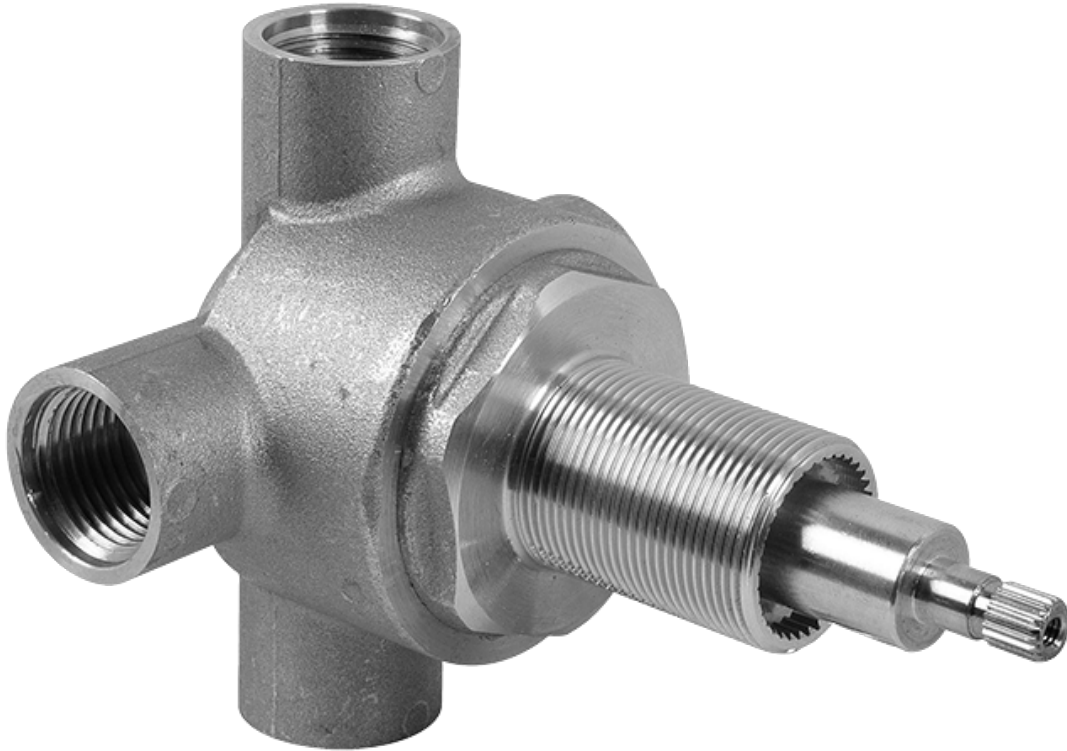

SHOWER
3-Way High Flow Transfer Rough
Valve WITH off function
G-8050

GRAFF®

Information

- Intended for use with Thermostatic Shower Systems
- 1/2" 3-way diverter valve with 3 outlets and off function
- Universal inlets/outlets with female threads
- Operates one function at a time
- Supplied with protective plastic cover
- CALGreen compliant depending on functions
- CALGreen

G-8050