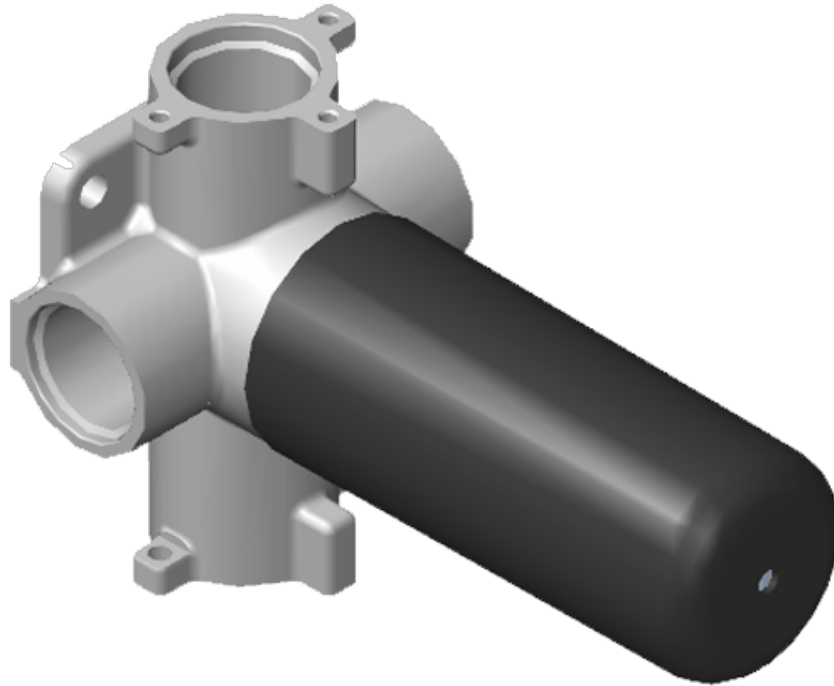

SHOWER
Three-Way Diverter Control Valve
WITH Off Function (No Pass-
Through)
G-8053

GRAFF®

Information

- ~11.4 gpm @ 60 psi
- 3/4" universal inlets/outlets with female threads
- Operates one function at a time
- Stacking inlet feature
- Supplied with protective plastic cover
- CALGreen compliant depending on functions

G-8053

M-Series

3-Way Diverter Control Valve WITH Off Function (No Pass-Through)

GRAFF[®]
CUTTING EDGE DESIGN

Product Features

- 3/4" universal inlets/outlets with female threads
- Stacking inlet feature
- Supplied with protective plastic cover
- CalGreen compliant dependent on functions