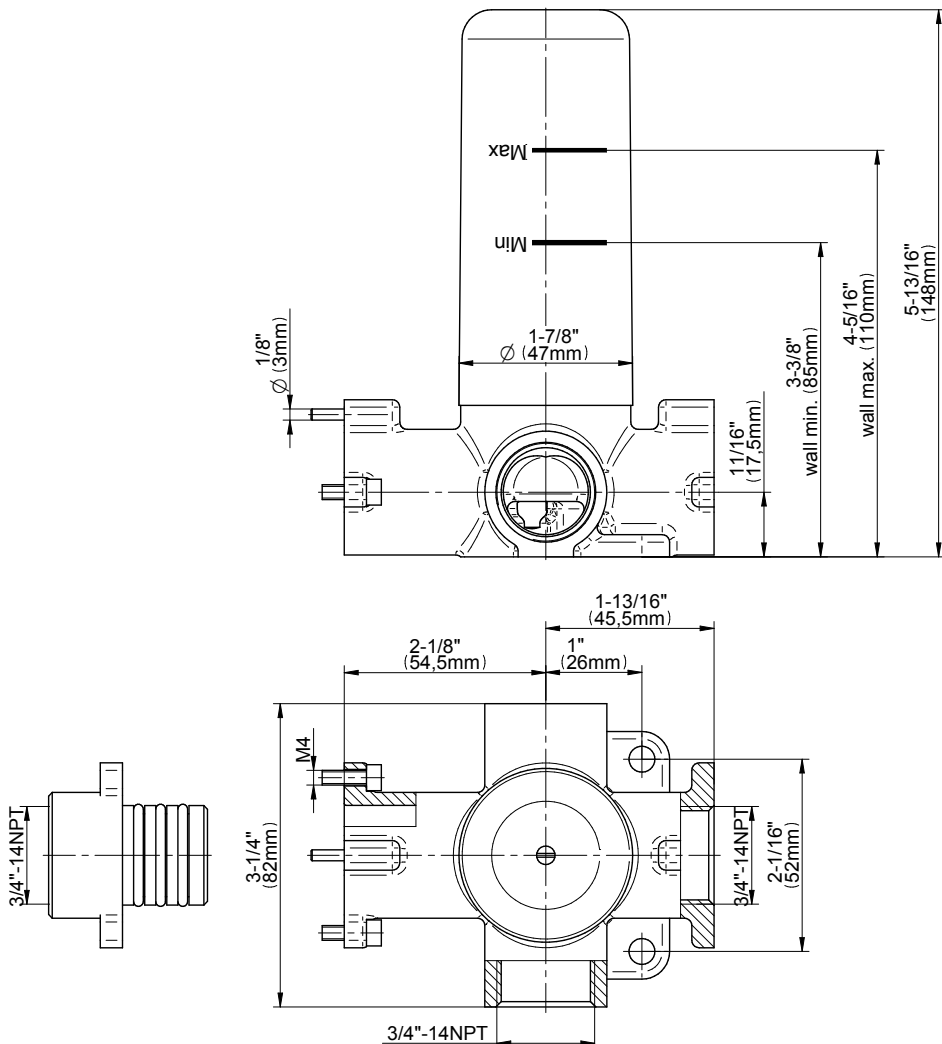

The measurements shown are for reference only. Products and specifications shown are subject to change without notice. Revised 3/2016.

www.graff-faucets.com | phone: 800-954-4723