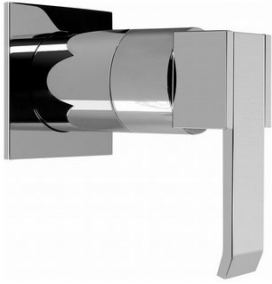

SHOWER
Ceiling-Mount Shower System
AQ4.000A-LM38S

GRAFF®

Information

- Wall-mounted, battery-powered controller and holder; controls LED chromotherapy lighting
- Rainfall, rain curtain and cascade water functions
- No-clog, easy-clean spray nozzles
- Showerhead flow rate ≤ 2.5 max gpm
- Includes trim plate & handle and stop/volume controls (x3)
- ADA

Finishes

Polished
Chrome

SHOWER
Qubic SOLID Trim Plate w/Handle
G-8041-LM38S-T

GRAFF[®]

Information

- Single metal handle
- Decorative trim plate
- Use with G-8000 or G-8005 thermostatic rough valve
- To complete package, you must order rough valve
- ADA

Polished
Chrome

SHOWER
Qubic SOLID Trim Plate w/Handle
G-8095-LM38S-T

GRAFF®

Information

- Single metal handle
- Decorative trim plate
- Use with G-8070 or G-8075 thermostatic stop/volume control rough valve
- To complete package, you must order rough valve
- ADA

Finishes

Polished
Chrome

G-8095-LM38S-T

Qubic Collection

Stop/Volume Control Valve Trim with Handle

GRAFF[®]
CUTTING EDGE DESIGN

Product Features

- Single metal handle and decorative trim plate
- Use with G-8070 or G-8075 thermostatic stop/volume control rough valve