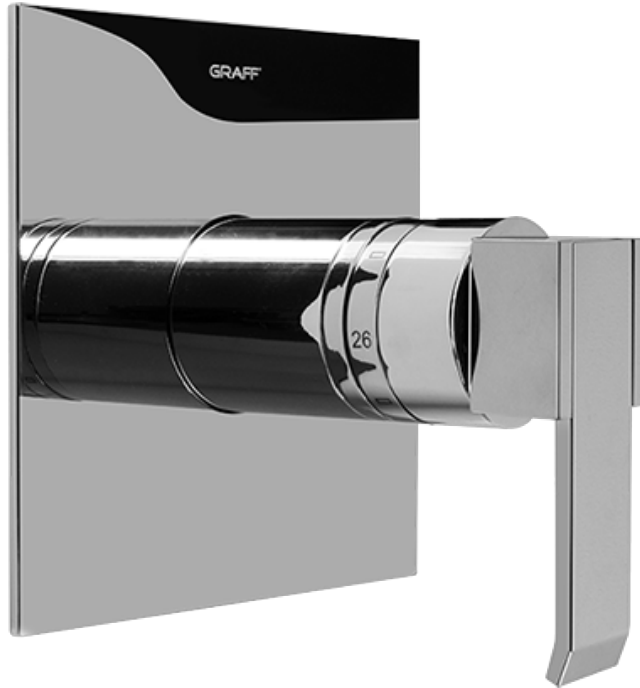

SHOWER
Ceiling-Mount Shower System
AQ4.000A-LM38S

GRAFF®

Information

- Wall-mounted, battery-powered controller and holder; controls LED chromotherapy lighting
- Rainfall, rain curtain and cascade water functions
- No-clog, easy-clean spray nozzles
- Showerhead flow rate ≤ 2.5 max gpm
- Includes trim plate & handle and stop/volume controls (x3)
- ADA

SHOWER
Rough
G-8005

GRAFF[®]

Information

- 18.4 gpm @ 60 psi
- 3/4" universal inlets/outlets with female threads
- Built-in service stops
- Complete serviceability from front of all units
- Supplied with protective plastic cover
- Thermostatic valve uses a paraffin wax cartridge

Finishes

Polished
Chrome

SHOWER
Qubic SOLID Trim Plate w/Handle
G-8041-LM38S-T

GRAFF[®]

Information

- Single metal handle
- Decorative trim plate
- Use with G-8000 or G-8005 thermostatic rough valve
- To complete package, you must order rough valve
- ADA

Polished
Chrome

SHOWER
Qubic SOLID Trim Plate w/Handle
G-8095-LM38S-T

GRAFF®

Information

- Single metal handle
- Decorative trim plate
- Use with G-8070 or G-8075 thermostatic stop/volume control rough valve
- To complete package, you must order rough valve
- ADA