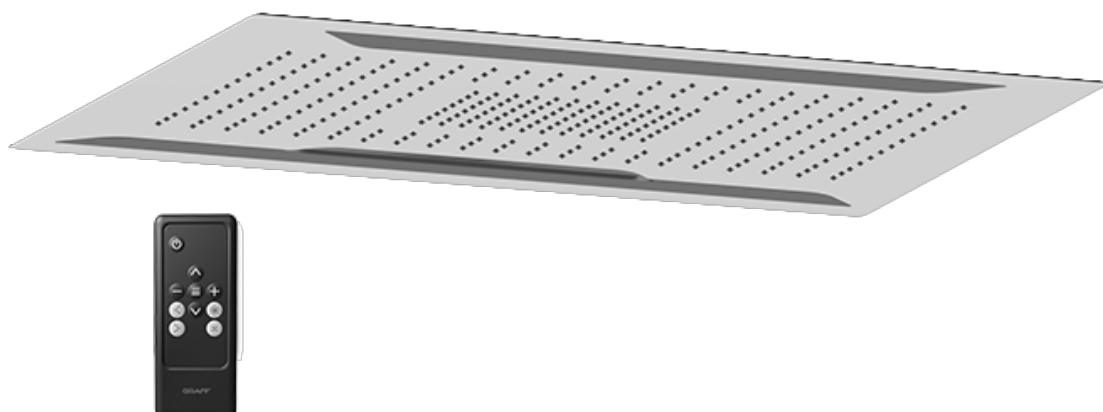

SHOWER
Ceiling-Mount Shower System
AQ4.000A-LM38S

GRAFF®

Information

- Wall-mounted, battery-powered controller and holder; controls LED chromotherapy lighting
- Rainfall, rain curtain and cascade water functions
- No-clog, easy-clean spray nozzles
- Showerhead flow rate ≤ 2.5 max gpm
- Includes trim plate & handle and stop/volume controls (x3)
- ADA

Finishes

Polished
Chrome

SHOWER
Qubic SOLID Trim Plate w/Handle
G-8041-LM38S-T

GRAFF[®]

Information

- Single metal handle
- Decorative trim plate
- Use with G-8000 or G-8005 thermostatic rough valve
- To complete package, you must order rough valve
- ADA

Polished
Chrome

SHOWER
Qubic SOLID Trim Plate w/Handle
G-8095-LM38S-T

GRAFF®

Information

- Single metal handle
- Decorative trim plate
- Use with G-8070 or G-8075 thermostatic stop/volume control rough valve
- To complete package, you must order rough valve
- ADA

www.graff-faucets.com | phone: 800-954-4723

SHOWER
Ceiling-Mount Showerhead
System
G-8221

GRAFF[®]

Information

- Rainfall, rain curtain and cascade water functions
- 6-color LED chromotherapy lighting
- Battery powered LED controller with wall-mounted holder
- No-clog, easy-clean spray nozzles
- Showerhead flow rate ≤ 1.8 max gpm
- CALGreen