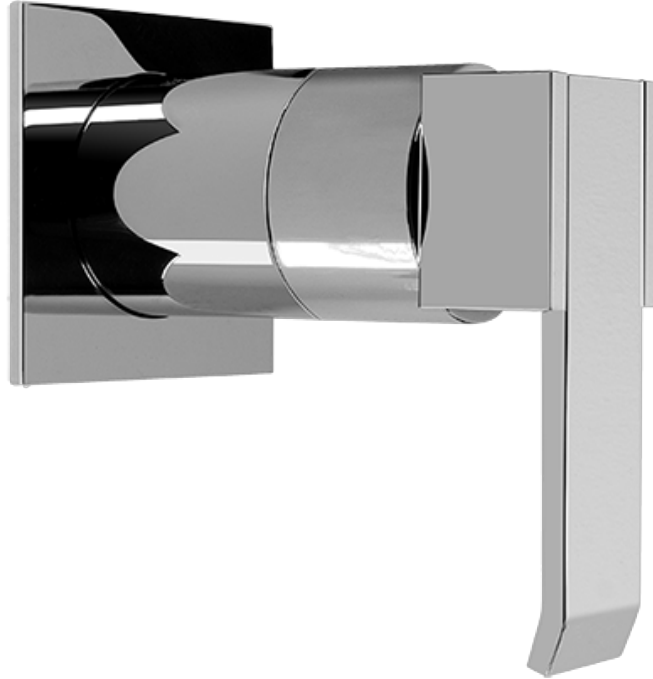

SHOWER
Ceiling-Mount Shower System
AQ4.000A-LM38S

GRAFF®

Information

- Wall-mounted, battery-powered controller and holder; controls LED chromotherapy lighting
- Rainfall, rain curtain and cascade water functions
- No-clog, easy-clean spray nozzles
- Showerhead flow rate ≤ 2.5 max gpm
- Includes trim plate & handle and stop/volume controls (x3)
- ADA

Finishes

Polished
Chrome

SHOWER
Qubic SOLID Trim Plate w/Handle
G-8041-LM38S-T

GRAFF[®]

Information

- Single metal handle
- Decorative trim plate
- Use with G-8000 or G-8005 thermostatic rough valve
- To complete package, you must order rough valve
- ADA

Finishes

Polished
Chrome

G-8041

SHOWER
Rough
G-8075

GRAFF®

Information

- 3/4" universal inlets/outlets with female threads
- Supplied with protective plastic cover

Finishes

Polished
Chrome

SHOWER
Qubic SOLID Trim Plate w/Handle
G-8095-LM38S-T

GRAFF®

Information

- Single metal handle
- Decorative trim plate
- Use with G-8070 or G-8075 thermostatic stop/volume control rough valve
- To complete package, you must order rough valve
- ADA