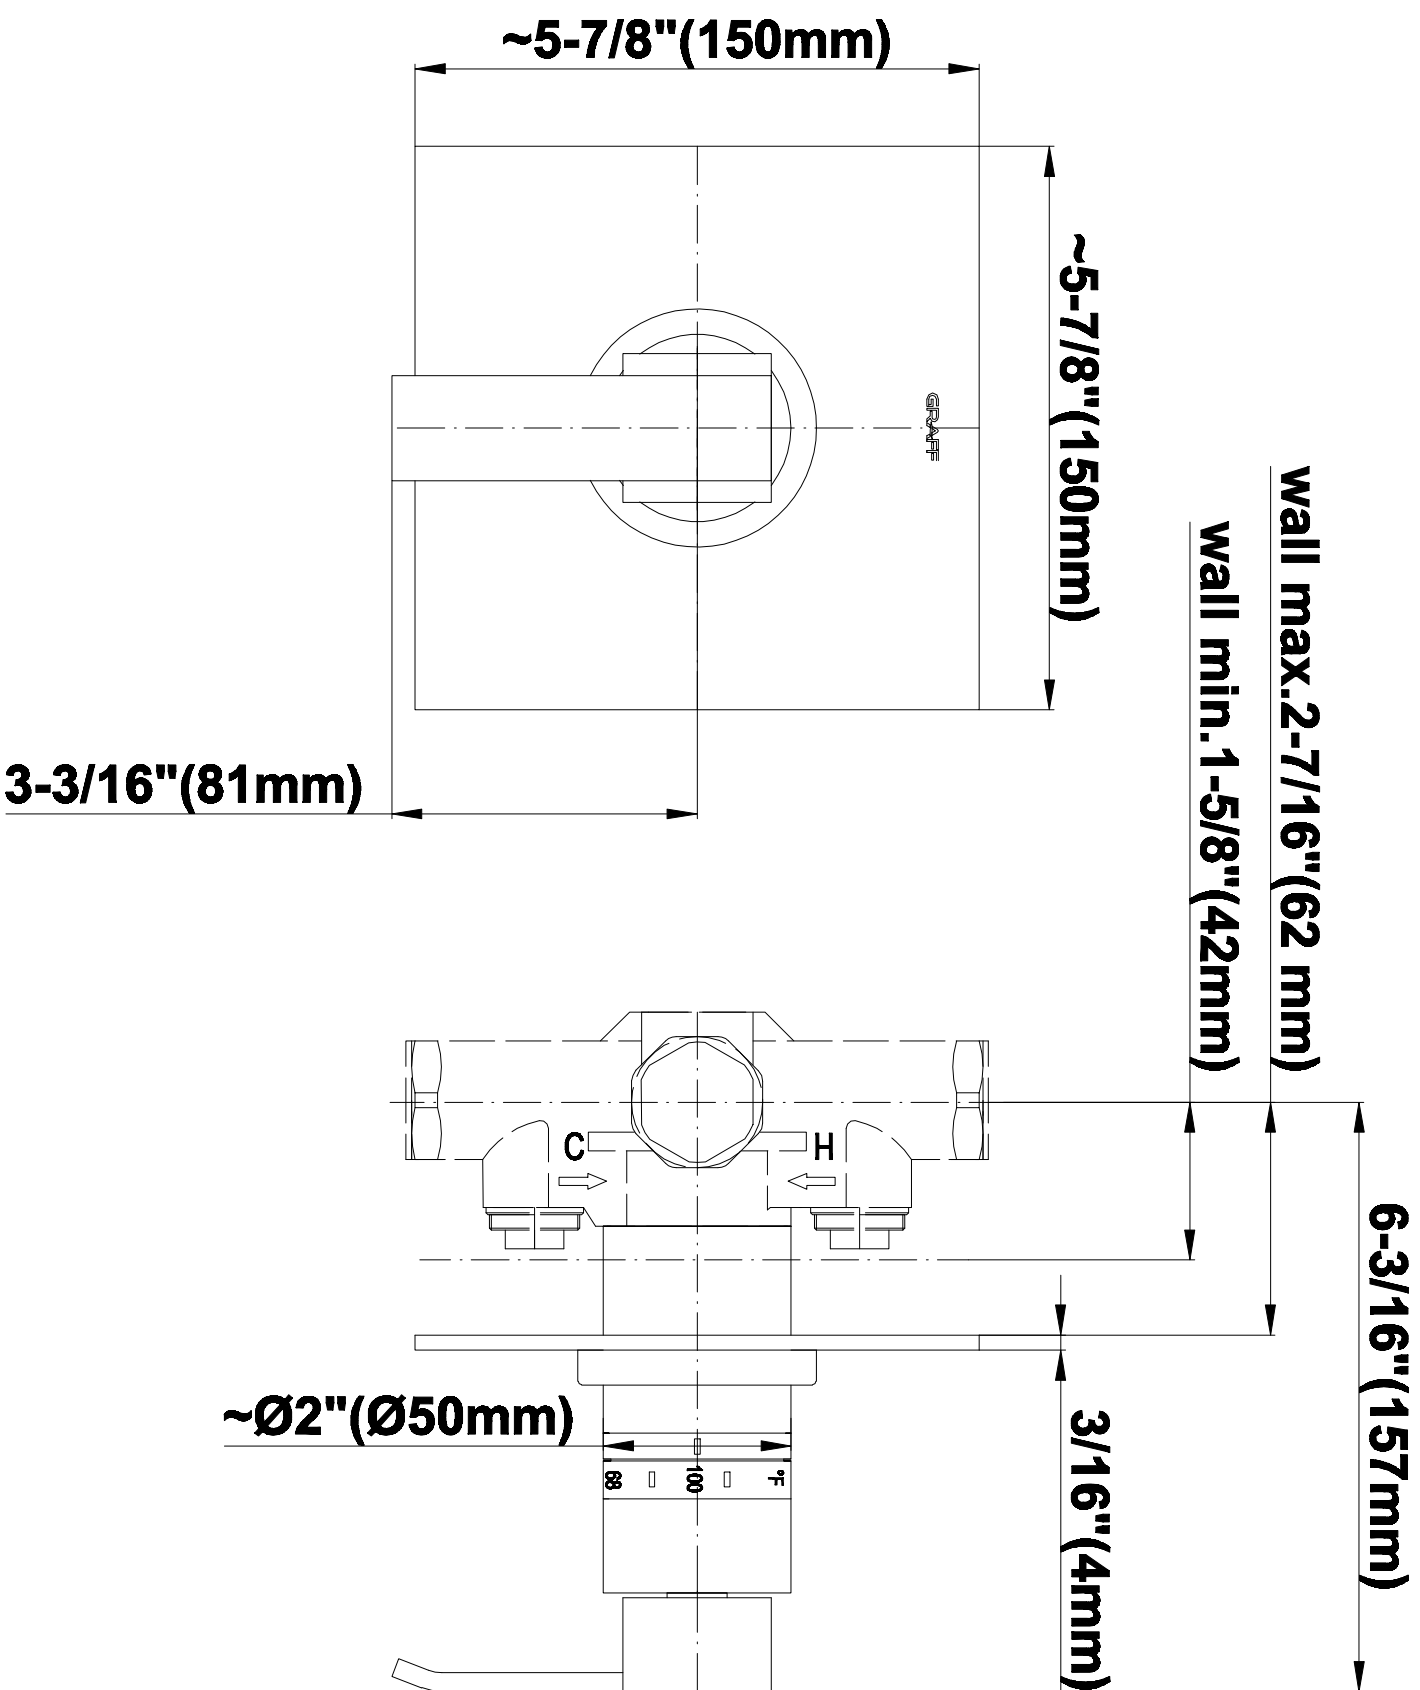

SHOWER
Ceiling-Mount Shower System
AQ4.000A-LM38S

GRAFF®

Information

- Wall-mounted, battery-powered controller and holder; controls LED chromotherapy lighting
- Rainfall, rain curtain and cascade water functions
- No-clog, easy-clean spray nozzles
- Showerhead flow rate ≤ 2.5 max gpm
- Includes trim plate & handle and stop/volume controls (x3)
- ADA

SHOWER
Rough
G-8005

GRAFF[®]

Information

- 18.4 gpm @ 60 psi
- 3/4" universal inlets/outlets with female threads
- Built-in service stops
- Complete serviceability from front of all units
- Supplied with protective plastic cover
- Thermostatic valve uses a paraffin wax cartridge

Finishes

Polished
Chrome

SHOWER
Qubic SOLID Trim Plate w/Handle
G-8041-LM38S-T

GRAFF[®]

Information

- Single metal handle
- Decorative trim plate
- Use with G-8000 or G-8005 thermostatic rough valve
- To complete package, you must order rough valve
- ADA

Finishes

Polished
Chrome

G-8041

SHOWER
Rough
G-8075

GRAFF®

Information

- 3/4" universal inlets/outlets with female threads
- Supplied with protective plastic cover

Finishes