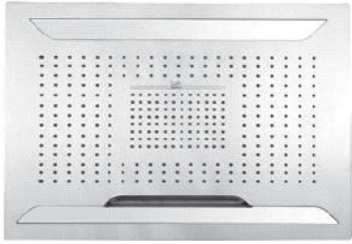

Finishes

Polished
Chrome

SHOWER
Qubic SOLID Trim Plate w/Handle
G-8041-LM38S-T

GRAFF[®]

Information

- Single metal handle
- Decorative trim plate
- Use with G-8000 or G-8005 thermostatic rough valve
- To complete package, you must order rough valve
- ADA

Polished
Chrome

SHOWER
Qubic SOLID Trim Plate w/Handle
G-8095-LM38S-T

GRAFF®

Information

- Single metal handle
- Decorative trim plate
- Use with G-8070 or G-8075 thermostatic stop/volume control rough valve
- To complete package, you must order rough valve
- ADA

www.graff-faucets.com | phone: 800-954-4723

SHOWER
Ceiling-Mount Showerhead
System
G-8221

GRAFF[®]

Information

- Rainfall, rain curtain and cascade water functions
- 6-color LED chromotherapy lighting
- Battery powered LED controller with wall-mounted holder
- No-clog, easy-clean spray nozzles
- Showerhead flow rate ≤ 1.8 max gpm
- CALGreen

Finishes

Polished
Chrome

G-8221-SP

Aqua-Sense Collection
Ceiling-Mount Showerhead

Product Features

- Rainfall, rain curtain and cascade water functions
- 6-color LED chromotherapy lighting
- Battery powered LED controller with wall-mounted holder
- No-clog, easy-clean spray nozzles
- Showerhead flow rate ≤ 1.8 max gpm