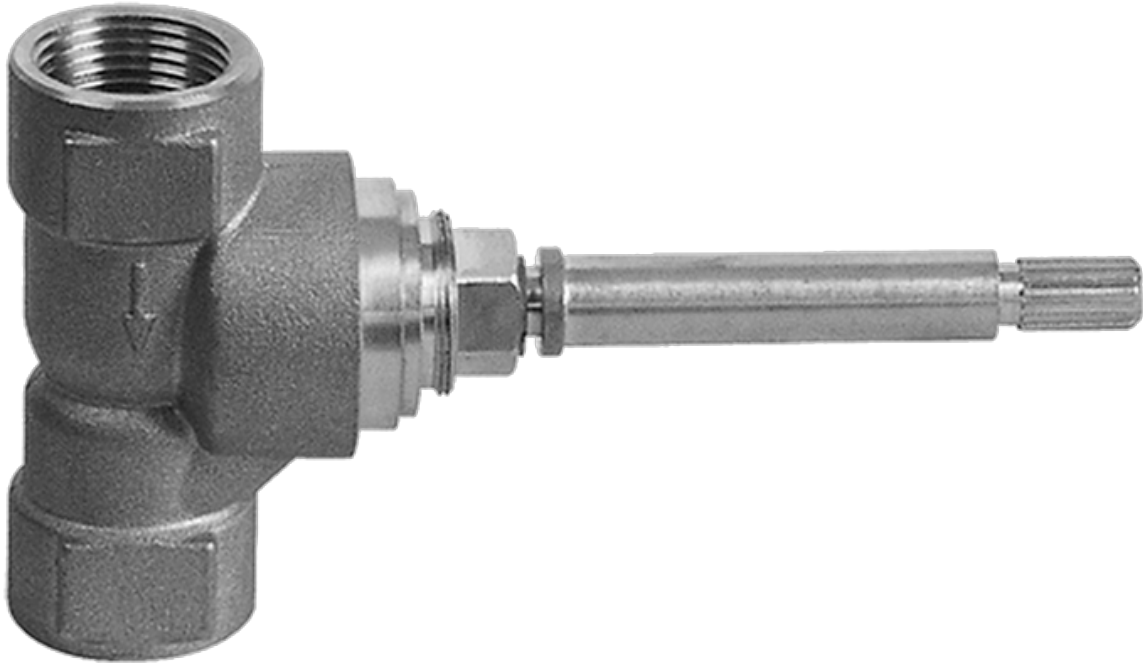

SHOWER
Ceiling-Mount Shower System
AQ4.000A-LM38S

GRAFF®

Information

- Wall-mounted, battery-powered controller and holder; controls LED chromotherapy lighting
- Rainfall, rain curtain and cascade water functions
- No-clog, easy-clean spray nozzles
- Showerhead flow rate ≤ 2.5 max gpm
- Includes trim plate & handle and stop/volume controls (x3)
- ADA

Finishes

Polished
Chrome

SHOWER
Qubic SOLID Trim Plate w/Handle
G-8041-LM38S-T

GRAFF[®]

Information

- Single metal handle
- Decorative trim plate
- Use with G-8000 or G-8005 thermostatic rough valve
- To complete package, you must order rough valve
- ADA

Finishes

Polished
Chrome

G-8041

SHOWER
Rough
G-8075

GRAFF®

Information

- 3/4" universal inlets/outlets with female threads
- Supplied with protective plastic cover

Finishes

Polished
Chrome

SHOWER
Qubic SOLID Trim Plate w/Handle
G-8095-LM38S-T

GRAFF®

Information

- Single metal handle
- Decorative trim plate
- Use with G-8070 or G-8075 thermostatic stop/volume control rough valve
- To complete package, you must order rough valve
- ADA