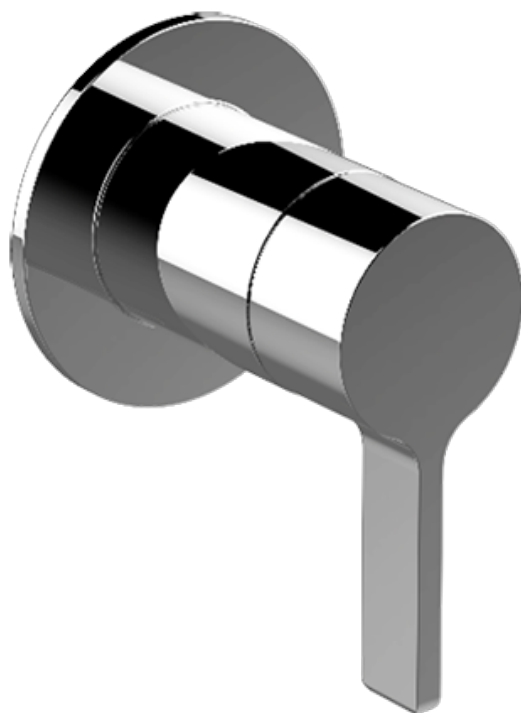

BATHROOM
Terra Stop/Volume Control Valve
Trim with Handle
G-8093-LM46S-T

GRAFF[®]

Information

- Single metal handle and decorative trim plate
- Use with G-8070 or G-8075 thermostatic stop/volume control rough valve
- ADA

Finishes

Brushed
Nickel

Olive Bronze

Polished
Chrome

Polished
Nickel

G-8093-LM46S-T

TERRA Series