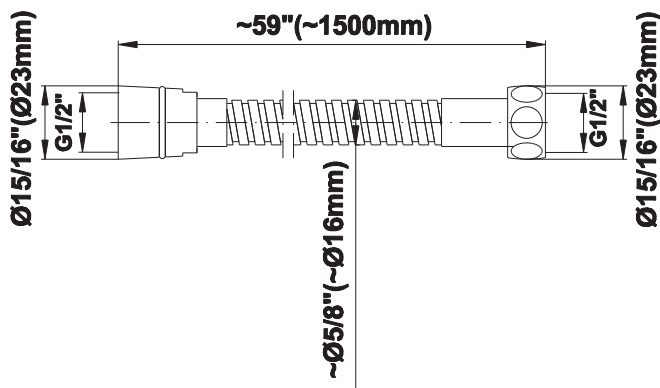

SHOWER
Multi-Function Round Handshower
w/Wall Bracket
G-8659

GRAFF®

Information

- 2 spray patterns: rain and invigorating body massage
- Multi-function handshower with holder
- 59" shower hose and wall supply elbow
- Bracket fits all hoses with conical nut
- Handshower flow rate ≤ 1.5 max gpm
- Includes internal backflow preventer
- CALGreen

G-8659

SHOWER
59" Shower Hose
G-8605

GRAFF®

Information

- Brass spiral flexible hose with conical nut

Finishes

Brushed
Nickel

Polished
Chrome

* Special order finish- call for availability

SHOWER
Contemporary Square Wall
Bracket for Handshower
G-8632

GRAFF®

Information

- Solid brass construction

Finishes

Brushed
Nickel

Polished
Chrome