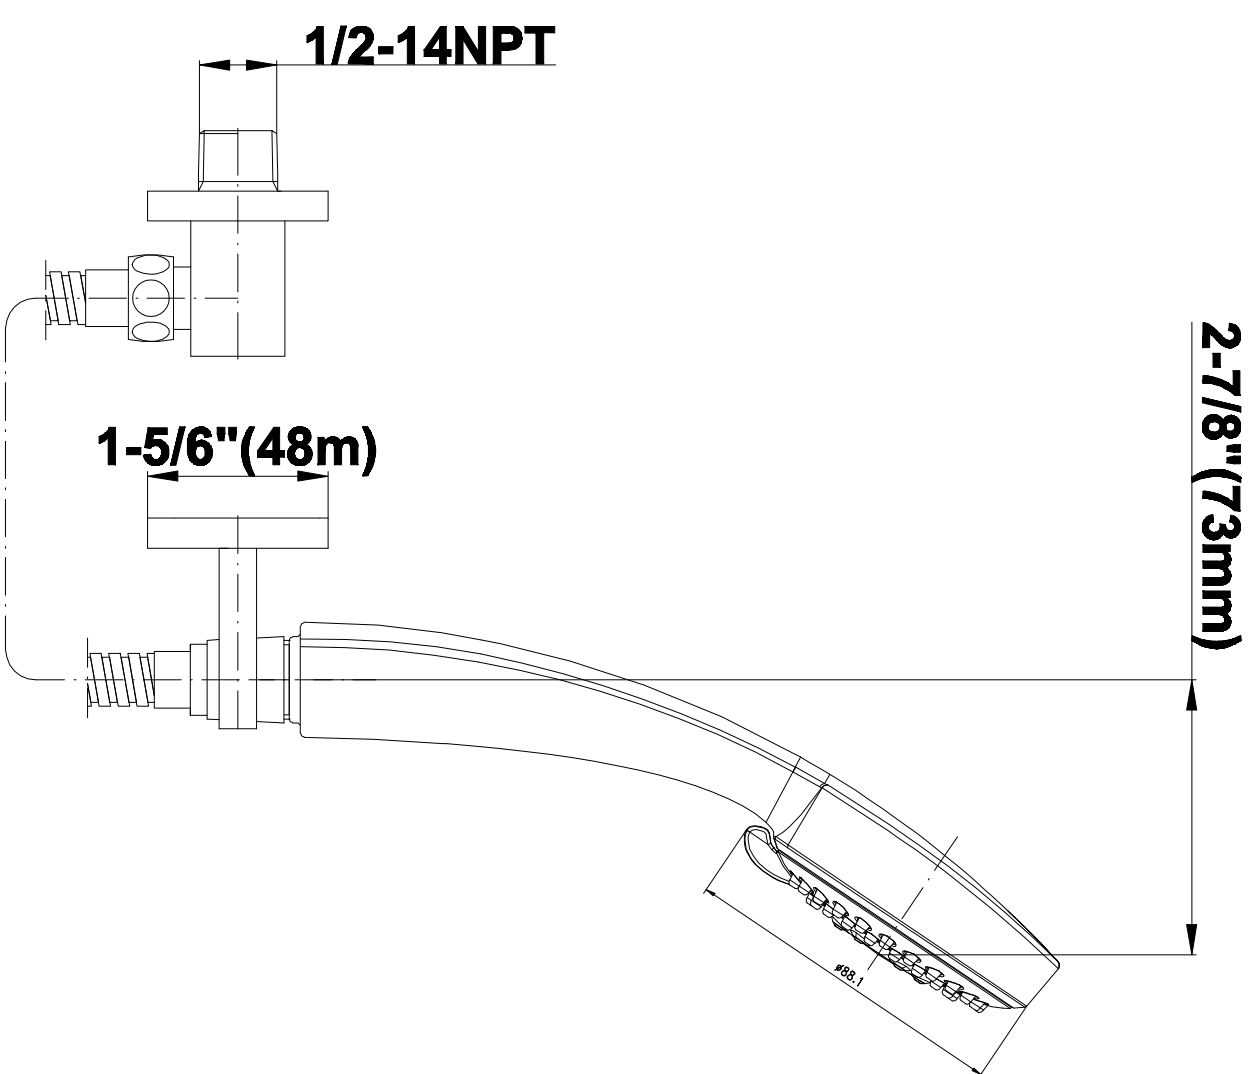

SHOWER
Multi-Function Round Handshower
w/Wall Bracket
G-8659

GRAFF®

Information

- 2 spray patterns: rain and invigorating body massage
- Multi-function handshower with holder
- 59" shower hose and wall supply elbow
- Bracket fits all hoses with conical nut
- Handshower flow rate ≤ 1.5 max gpm
- Includes internal backflow preventer
- CALGreen

G-8659

SHOWER
59" Shower Hose
G-8605

GRAFF®

Information

- Brass spiral flexible hose with conical nut

Finishes

Brushed
Nickel

Polished
Chrome

* Special order finish- call for availability

SHOWER
Contemporary Square Wall
Bracket for Handshower
G-8632

GRAFF®

Information

- Solid brass construction

Finishes

Brushed
Nickel

Polished
Chrome

Steelnox®
(Satin Nickel)

G-8632

Contemporary Square Wall Bracket for Handshower

Product Features

- Solid brass construction

Available Finishes

- Polished Chrome
G-8632-PC
- Steelnox[®]
G-8632-SN

Warranty