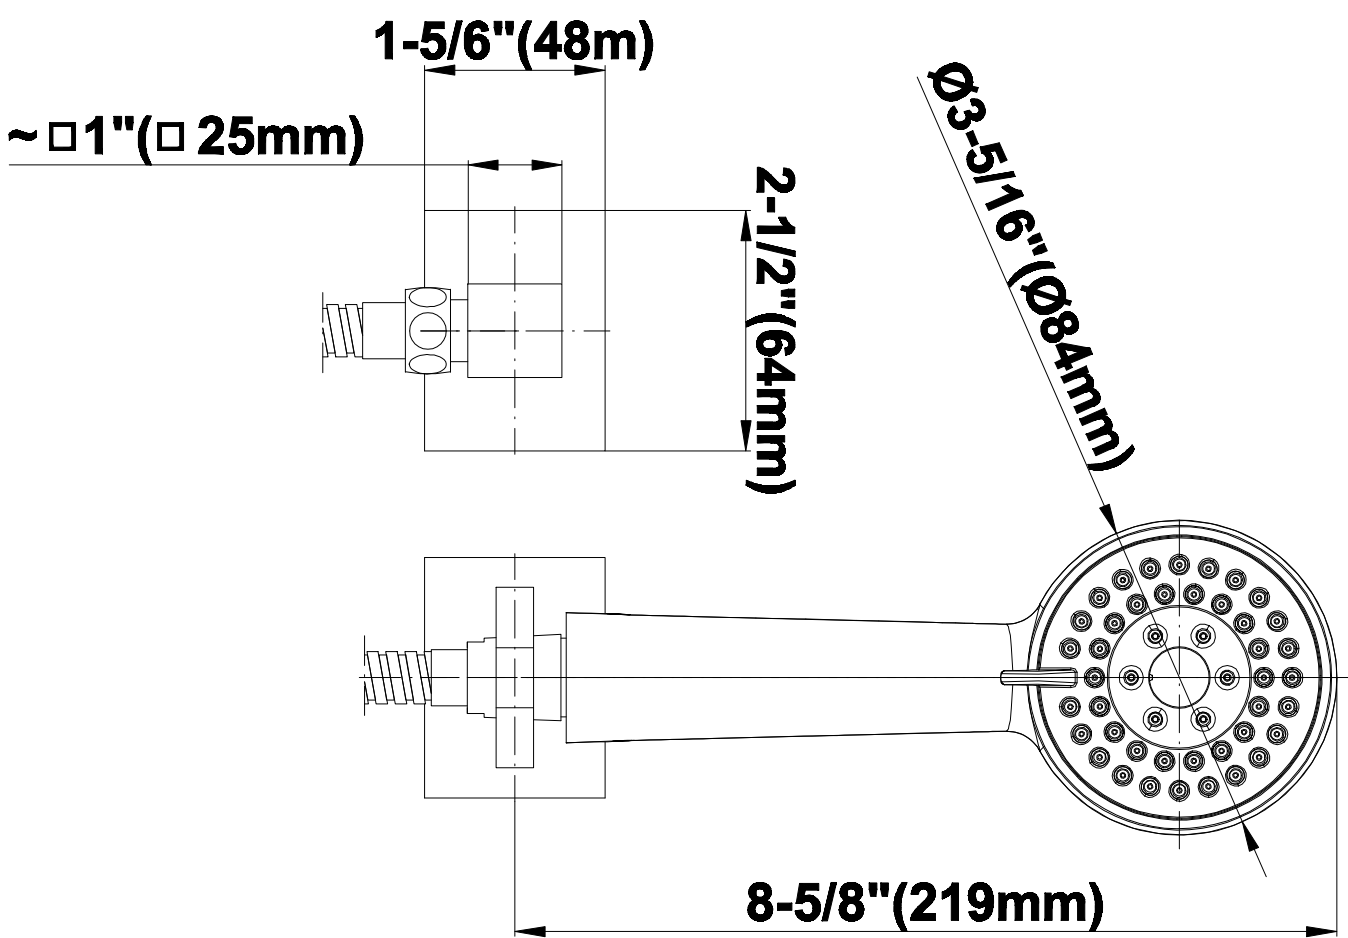

SHOWER
Multi-Function Round Handshower
w/Wall Bracket
G-8659

GRAFF®

Information

- 2 spray patterns: rain and invigorating body massage
- Multi-function handshower with holder
- 59" shower hose and wall supply elbow
- Bracket fits all hoses with conical nut
- Handshower flow rate ≤ 1.5 max gpm
- Includes internal backflow preventer
- CALGreen

G-8659

SHOWER
59" Shower Hose
G-8605

GRAFF®

Information

- Brass spiral flexible hose with conical nut

Finishes

Brushed
Nickel

Polished
Chrome

* Special order finish- call for availability

SHOWER
Contemporary Square Wall
Bracket for Handshower
G-8632

GRAFF®

Information

- Solid brass construction

Finishes

Brushed
Nickel

Polished
Chrome

Steelnox®
(Satin Nickel)

G-8632

Contemporary Square Wall Bracket for Handshower

Product Features

- Solid brass construction

Available Finishes

- Polished Chrome
G-8632-PC
- Steelnox[®]
G-8632-SN

Warranty