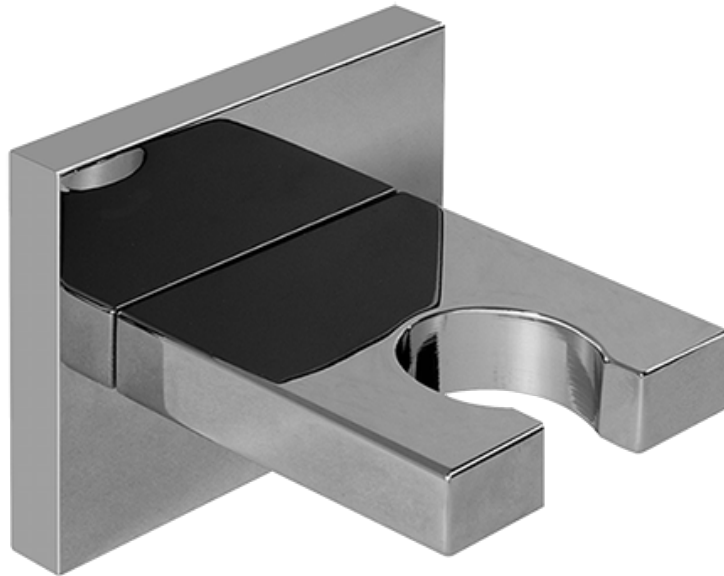

SHOWER
Multi-Function Round Handshower
w/Wall Bracket
G-8659

GRAFF®

Information

- 2 spray patterns: rain and invigorating body massage
- Multi-function handshower with holder
- 59" shower hose and wall supply elbow
- Bracket fits all hoses with conical nut
- Handshower flow rate ≤ 1.5 max gpm
- Includes internal backflow preventer
- CALGreen

G-8659

SHOWER
59" Shower Hose
G-8605

GRAFF®

Information

- Brass spiral flexible hose with conical nut

Finishes

Brushed
Nickel

Polished
Chrome

* Special order finish- call for availability

SHOWER
Contemporary Square Wall
Bracket for Handshower
G-8632

GRAFF®

Information

- Solid brass construction

Finishes

Brushed
Nickel

Polished
Chrome

Steelnox®
(Satin Nickel)

G-8632

Contemporary Square Wall Bracket for Handshower

Product Features

- Solid brass construction

Available Finishes

- Polished Chrome
G-8632-PC
- Steelnox[®]
G-8632-SN

Warranty