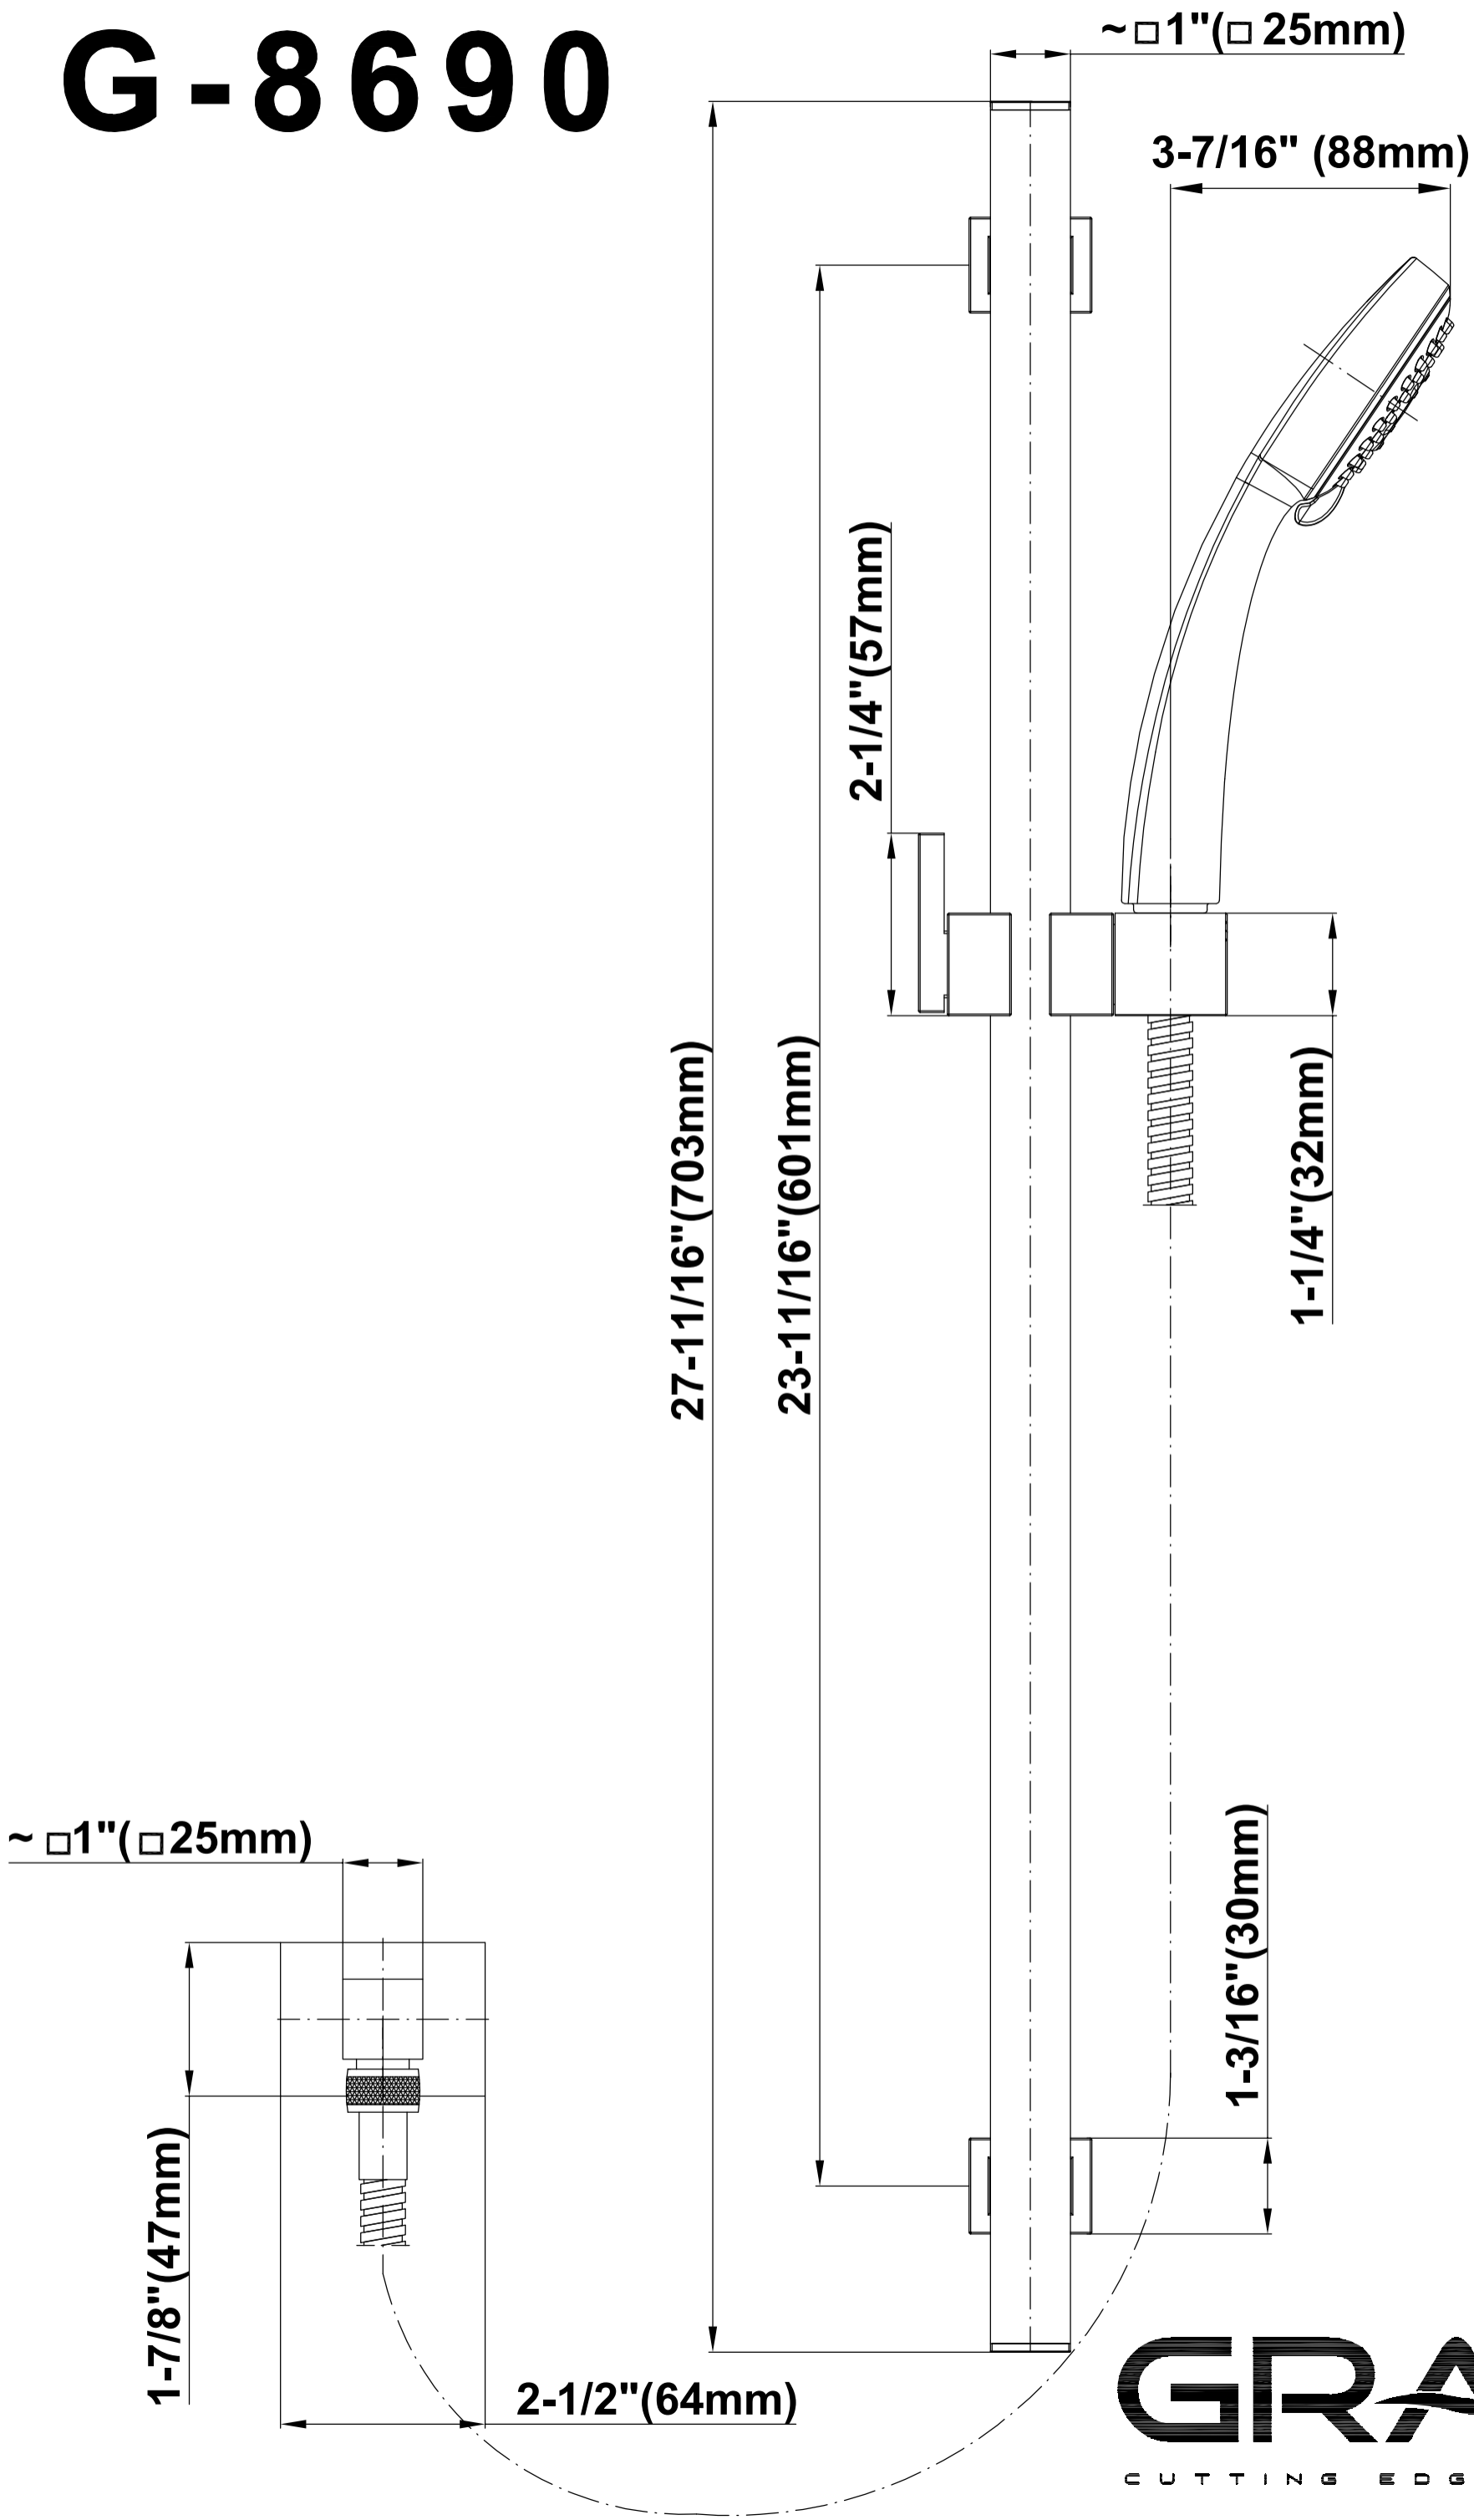

SHOWER
Contemporary Handshower
w/Wall-Mounted Slide Bar
G-8690

GRAFF[®]

Information

- 23" wall-mounted slide bar
- 59" shower hose
- Includes multi-function handshower - G-8664
- Adjustable bracket fits all hoses with conical nut
- Includes 1/2" NPT male threaded wall supply elbow
- Handshower flow rate ≤ 1.5 max gpm
- CALGreen

G-8690

SHOWER
59" Shower Hose
G-8605

GRAFF®

Information

- Brass spiral flexible hose with conical nut

Finishes

Brushed
Nickel

Polished
Chrome

* Special order finish- call for availability

SHOWER
Contemporary Square Wall-
Mounted Slide Bar
G-8631

GRAFF®

Information

- 27 11/16" tall wall-mounted slide bar
- Adjustable bracket fits all hoses with conical nut