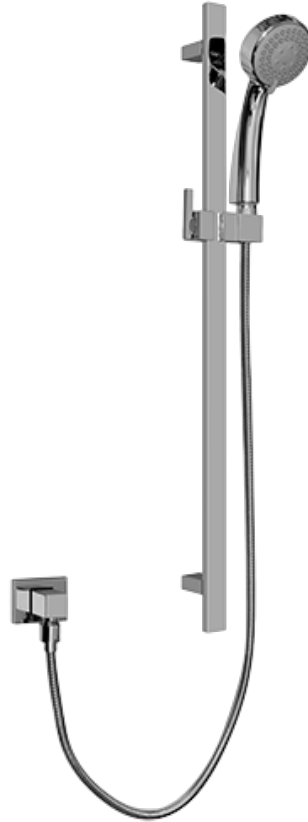

SHOWER
Contemporary Handshower
w/Wall-Mounted Slide Bar
G-8690

GRAFF[®]

Information

- 23" wall-mounted slide bar
- 59" shower hose
- Includes multi-function handshower - G-8664
- Adjustable bracket fits all hoses with conical nut
- Includes 1/2" NPT male threaded wall supply elbow
- Handshower flow rate ≤ 1.5 max gpm
- CALGreen

G-8690

SHOWER
59" Shower Hose
G-8605

GRAFF®

Information

- Brass spiral flexible hose with conical nut

Finishes

Brushed
Nickel

Polished
Chrome

Steelnox®
(Satin Nickel)

Product Features

- Brass spiral flexible hose with conical nut

Warranty

- Limited lifetime warranty

For complete warranty information go to www.graff-designs.com/en-nam/warranty

Available Finishes

* Special order finish- call for availability

SHOWER
Contemporary Square Wall-
Mounted Slide Bar
G-8631

GRAFF®

Information

- 27 11/16" tall wall-mounted slide bar
- Adjustable bracket fits all hoses with conical nut