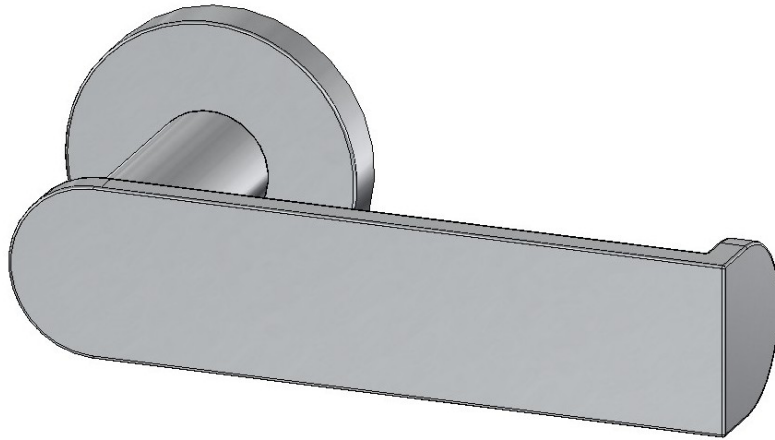

BATHROOM
Toilet Paper Holder
G-9206

GRAFF®

Finishes

G-9206
Sento Collection
Toilet Paper Holder

Available Finishes

- Polished Chrome G-9206-PC
- Steelnox® G-9206-SN
- Olive Bronze G-9206-OB
- Polished Nickel G-9206-PN
- Architectural Black G-9206-BK
- Architectural White G-9206-WT