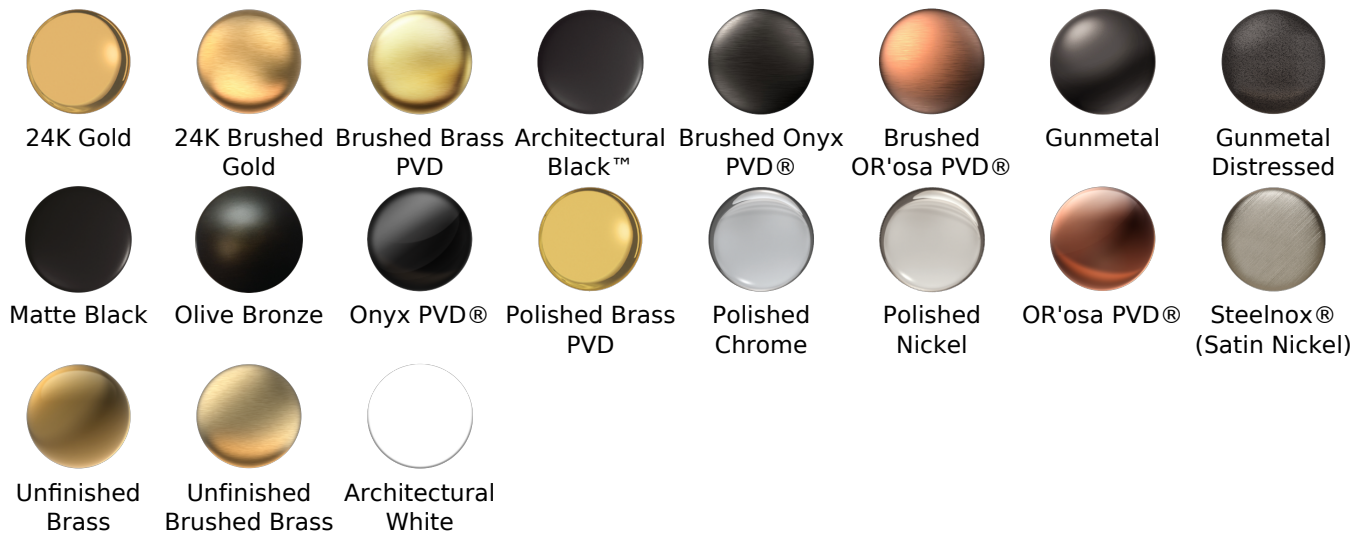

BATHROOM
Toilet Paper Holder
G-9206

GRAFF®

Finishes

G-9206
Sento Collection
Toilet Paper Holder

Available Finishes

- Polished Chrome G-9206-PC
- Steelnox® G-9206-SN
- Olive Bronze G-9206-OB
- Polished Nickel G-9206-PN
- Architectural Black G-9206-BK
- Architectural White G-9206-WT