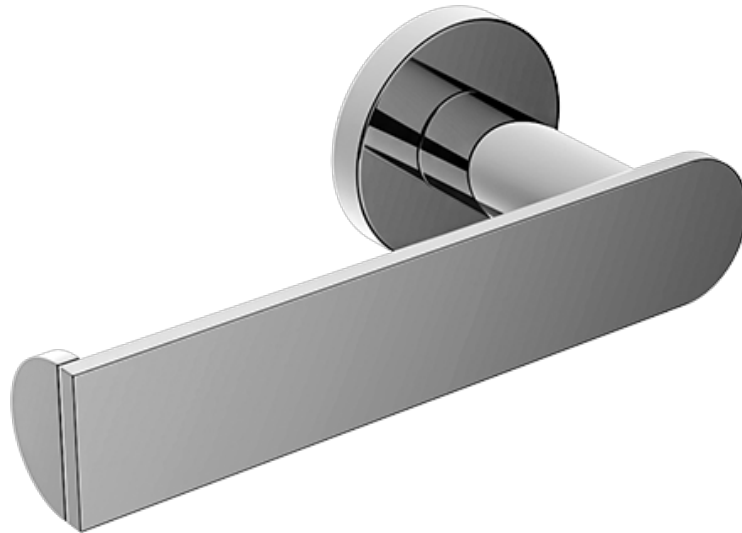

BATHROOM
Toilet Paper Holder
G-9206

GRAFF®

Finishes

G-9206
Sento Collection
Toilet Paper Holder

Available Finishes

- Polished Chrome G-9206-PC
- Steelnox® G-9206-SN
- Olive Bronze G-9206-OB
- Polished Nickel G-9206-PN
- Architectural Black G-9206-BK
- Architectural White G-9206-WT