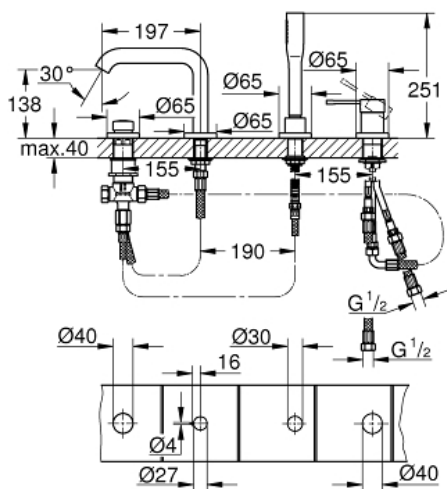

ESSENCE Four-Hole Bathtub Faucet with Handshower

MODEL # 19578A0A

Pure Freude
an Wasser

GROHE

Product Description:

ESSENCE

Four-Hole Bathtub Faucet with Handshower

Standard Specification:

- GROHE SilkMove 1.4" (35 mm) ceramic cartridge
- With temperature limiter
- GROHE StarLight finish
- Pre-assembled spout mounting
- Single lever valve operating element
- Metal lever handle
- Bath inlet with flow control
- Bath/shower diverter
- Hand shower (26 465)
- 79" (2000mm) metal shower hose
- Stainless steel flex lines
- Connection for shower hose
- Check valve included to prevent backflow
- For use with 29 037 000
- Min. recommended pressure: 15 psi (1.0 bar)