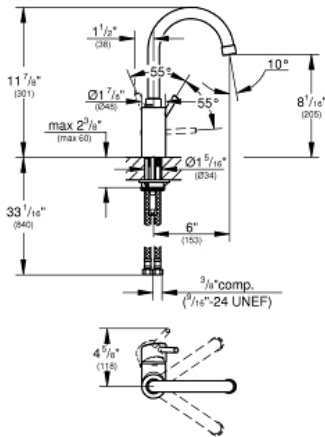

CONCETTO Single-Handle Kitchen Faucet

MODEL # 31518DC0

GROHE America, Inc | 200 North Gary Avenue, Suite G, Roselle, IL 60172
Phone: +1 (800) 444-7643 | Fax: +1 (800) 225-2778 | us-customerservice@grohe.com

Pure Freude an Wasser

Product Description: Single-Handle Kitchen Faucet

Standard Specification:

- For bar sinks
- **GROHE SilkMove** 35 mm ceramic cartridge
- **GROHE StarLight** finish
- Adjustable flow rate limiter
- Swivel spout
- Optional swivel area 90° or 360°
- Quick installation system
- 11 7/8" faucet height
- 8 1/16" aerator height
- 6" faucet reach
- Solid brass body
- Stainless steel flex lines
- 1.5 gpm (5.7 l/min)