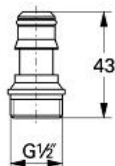

RELEXA  
Coupling piece  
MODEL # 28637XX0

Pure Freude  
an Wasser

GROHE

**Product Description:**

RELEXA  
Coupling piece

**Standard Specification:**

- As replacement
- Connector for new hand shower and hose
- Each handshower includes with coupling
- **With flow regulating valve**
- 2.5 gpm Maximum flow rate at 14.5 - 90 psi
- Water saving