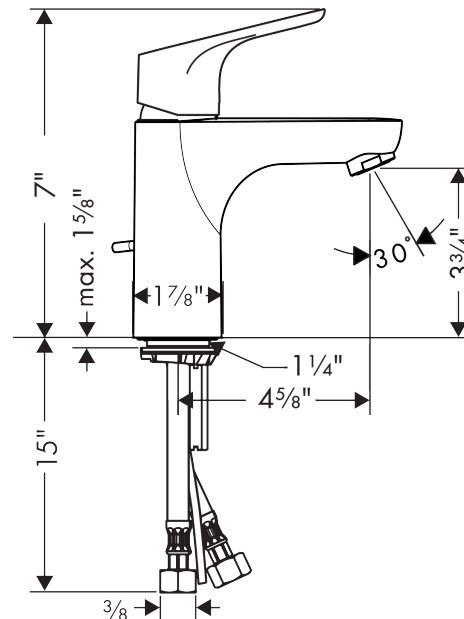

Focus

Single-Hole Faucet 100 with Pop-Up Drain, 1.2 GPM

Finishes : **brushed nickel** Part no. : **04371820**

Description

Features

- Aerated spray
- Flow: 1.2 GPM (4.5 L/Min)
- Ceramic cartridge
- Includes pop-up drain

Item details

List Price \$ 323.00

Technology

Compliance

Product image

Scale drawing

Focus

Single-Hole Faucet 100 with Pop-Up Drain, 1.2 GPM

Finishes : **brushed nickel** Part no. : **04371820**

Exploded drawing

Year of production: >07/16

Focus

Single-Hole Faucet 100 with Pop-Up Drain, 1.2 GPM

Finishes : **brushed nickel** Part no. : **04371820**

Spare parts list

Year of production: >07/16

| Pos. | Description | Part no. | Price | PU |
|------|-----------------------------------|----------|-------|----|
| 1 | handle | 98532820 | - | 1 |
| 2 | screw cover | 96338000 | - | 1 |
| 3 | flange | 97406820 | - | 1 |
| 4 | nut | 97209000 | - | 1 |
| 5 | cartridge, assy | 95646001 | - | 1 |
| 6 | locking screw for handle | 95140000 | - | 1 |
| 7 | seal | 95008000 | - | 1 |
| 8 | adapter for cartridge | 98750000 | - | 1 |
| 9 | O-Ring 30x2 | 98186000 | - | 1 |
| 10 | O-ring 35x2 | 92604000 | - | 1 |
| 11 | aerator M24x1 (4,5 l/min) | 92877820 | - | 1 |
| 12 | seal Ø 42 | 98722000 | - | 1 |
| 13 | fixing set | 88508000 | - | 1 |
| 14 | connection hose 18½" M8x0,75 3/8" | 96321001 | - | 1 |
| 15 | pull rod | 96657820 | - | 1 |
| a | pop up waste | 88509820 | - | 1 |