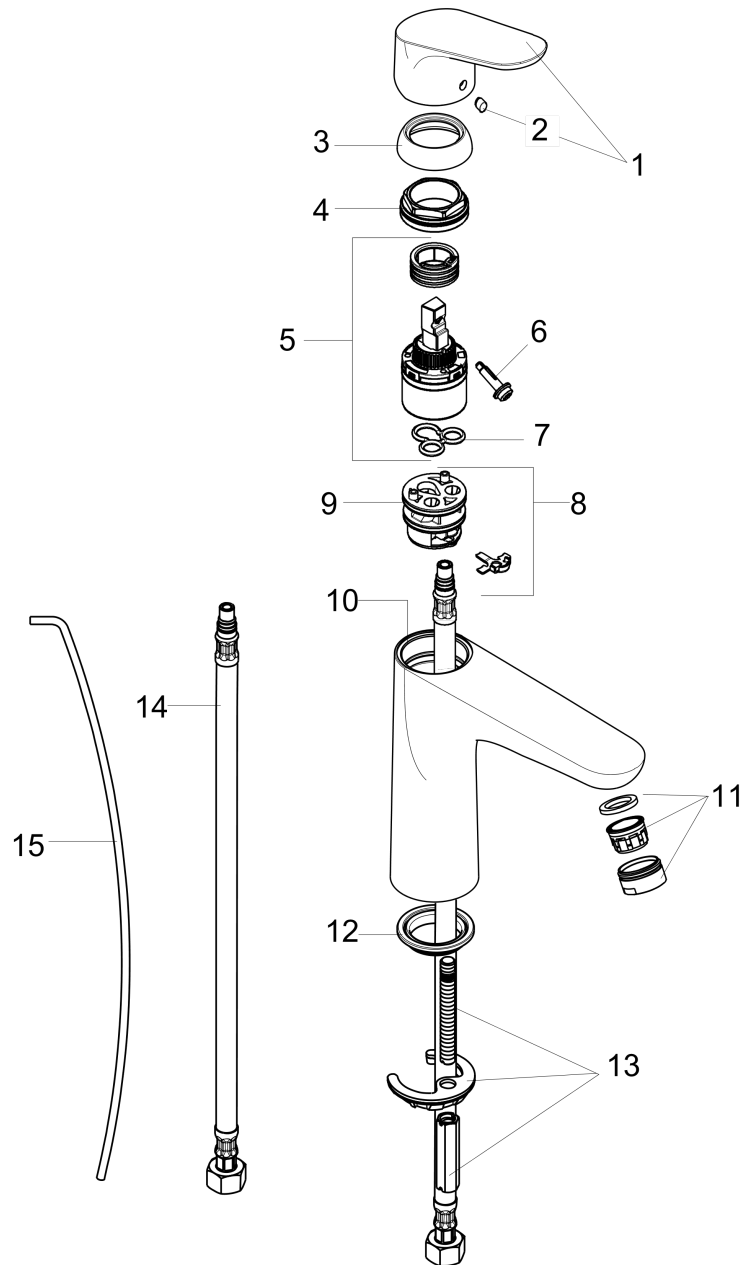

Focus

Single-Hole Faucet 100 with Pop-Up Drain, 1.2 GPM

Finishes : **brushed nickel** Part no. : **04371820**

Description

Features

- Aerated spray
- Flow: 1.2 GPM (4.5 L/Min)
- Ceramic cartridge
- Includes pop-up drain

Item details

List Price \$ 323.00

Technology

Compliance

Product image

Scale drawing

Focus

Single-Hole Faucet 100 with Pop-Up Drain, 1.2 GPM

Finishes : **brushed nickel** Part no. : **04371820**

Exploded drawing

Year of production: >07/16

Focus

Single-Hole Faucet 100 with Pop-Up Drain, 1.2 GPM

Finishes : **brushed nickel** Part no. : **04371820**

Spare parts list

Year of production: >07/16

| Pos. | Description | Part no. | Price | PU |
|------|-----------------------------------|----------|-------|----|
| 1 | handle | 98532820 | - | 1 |
| 2 | screw cover | 96338000 | - | 1 |
| 3 | flange | 97406820 | - | 1 |
| 4 | nut | 97209000 | - | 1 |
| 5 | cartridge, assy | 95646001 | - | 1 |
| 6 | locking screw for handle | 95140000 | - | 1 |
| 7 | seal | 95008000 | - | 1 |
| 8 | adapter for cartridge | 98750000 | - | 1 |
| 9 | O-Ring 30x2 | 98186000 | - | 1 |
| 10 | O-ring 35x2 | 92604000 | - | 1 |
| 11 | aerator M24x1 (4,5 l/min) | 92877820 | - | 1 |
| 12 | seal Ø 42 | 98722000 | - | 1 |
| 13 | fixing set | 88508000 | - | 1 |
| 14 | connection hose 18½" M8x0,75 3/8" | 96321001 | - | 1 |
| 15 | pull rod | 96657820 | - | 1 |
| a | pop up waste | 88509820 | - | 1 |