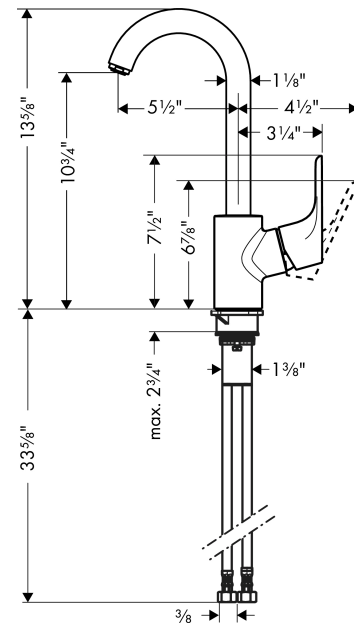

**Focus**

**Bar Faucet, 1.5 GPM**

Finishes : **steel optic** Part no. : **04507801**

**Description**

**Features**

- Swivel range 150°
- Aerated spray
- Single-hole installation
- Flow: 1.5 GPM (5.7 L/Min)
- Ceramic cartridge
- 3/8" connections

**Item details**

List Price \$ 455.00

**Technology**

**Compliance**

**Product image**

**Scale drawing**

**Focus**  
**Bar Faucet, 1.5 GPM**  
Finishes : **steel optic**

Part no. : **04507801**

Exploded drawing

Year of production: >10/18

**Focus****Bar Faucet, 1.5 GPM**Finishes : **steel optic** Part no. : **04507801****Spare parts list**

Year of production: &gt;10/18

<b>Pos.</b>	<b>Description</b>	<b>Part no.</b>	<b>Price</b>	<b>PU</b>
1	handle	98460800	-	1
2	screw cover	96338000	-	1
3	flange	95498800	-	1
4	nut	97209000	-	1
5	cartridge, assy	92730000	-	1
6	locking screw for handle	95140000	-	1
7	seal	95008000	-	1
8	sealing set	92646000	-	1
9	screw	97662000	-	1
10	axialring	97558000	-	1
11	fixing set (Ø 34)	95049000	-	1
12	connection hose 35½" M8x0,75 3/8"	96316001	-	1
13	aerator M24x1 (5 l/min)	88744800	-	1