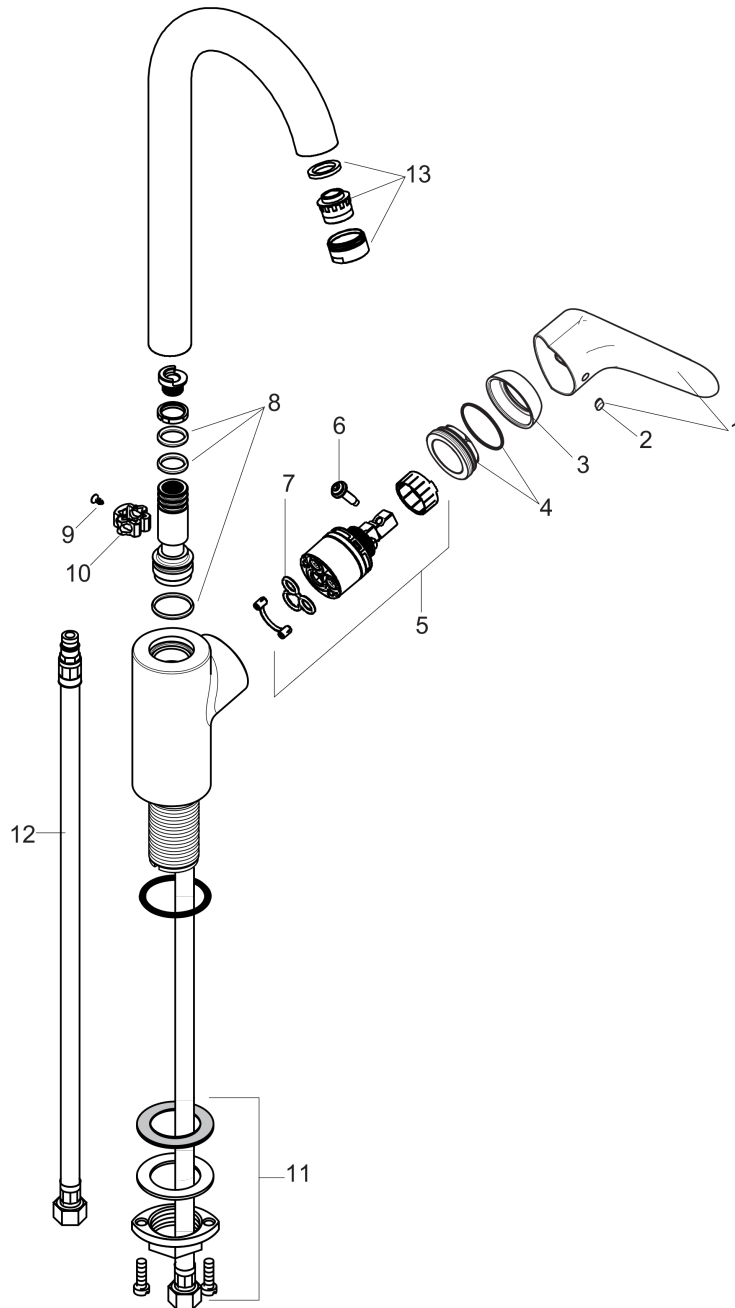

**Focus**

**Bar Faucet, 1.5 GPM**

Finishes : **steel optic** Part no. : **04507801**

**Description**

**Features**

- Swivel range 150°
- Aerated spray
- Single-hole installation
- Flow: 1.5 GPM (5.7 L/Min)
- Ceramic cartridge
- 3/8" connections

**Item details**

List Price \$ 455.00

**Technology**

**Compliance**

**Product image**

**Scale drawing**

**Focus**  
**Bar Faucet, 1.5 GPM**  
Finishes : **steel optic**

Part no. : **04507801**

Exploded drawing

Year of production: >10/18

**Focus****Bar Faucet, 1.5 GPM**Finishes : **steel optic** Part no. : **04507801****Spare parts list**

Year of production: &gt;10/18

<b>Pos.</b>	<b>Description</b>	<b>Part no.</b>	<b>Price</b>	<b>PU</b>
1	handle	98460800	-	1
2	screw cover	96338000	-	1
3	flange	95498800	-	1
4	nut	97209000	-	1
5	cartridge, assy	92730000	-	1
6	locking screw for handle	95140000	-	1
7	seal	95008000	-	1
8	sealing set	92646000	-	1
9	screw	97662000	-	1
10	axialring	97558000	-	1
11	fixing set (Ø 34)	95049000	-	1
12	connection hose 35½" M8x0,75 3/8"	96316001	-	1
13	aerator M24x1 (5 l/min)	88744800	-	1