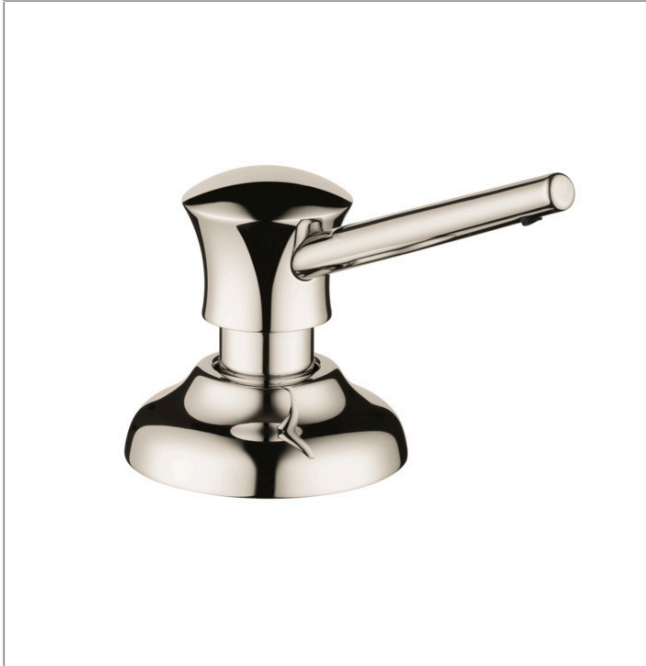

**Soap Dispenser, Traditional**

Finishes : **polished nickel** Part no. : **04540830**

**Description**

**Features**

- metal
- bottle capacity 12 oz
- 2 7/8" maximum counter depth

**Item details**

List Price \$ 75.00

**Product image**

**Scale drawing**