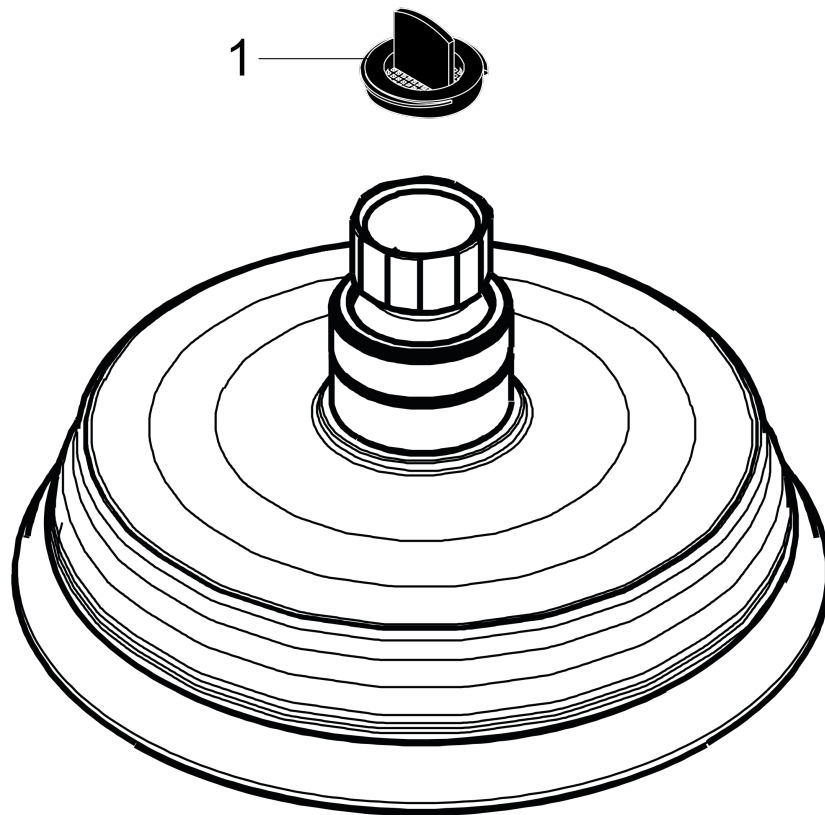

**Croma 100 Classic  
Showerhead 3-Jet, 1.8 GPM**

Finishes : **polished nickel** Part no. : **04751830**

**Description**

**Features**

- 75 no-clog spray channels
- Spray modes: Full, Pulsating Massage, Intense Turbo
- Flow: 1.8 GPM (6.8 L/Min)

**Item details**

List Price \$ 118.00

**Technology**

**Compliance**

**Product image**

**Scale drawing**

**Croma 100 Classic**  
**Showerhead 3-Jet, 1.8 GPM**

Finishes : **polished nickel**    Part no. : **04751830**

**Exploded drawing**

Year of production: >02/18

**Croma 100 Classic  
Showerhead 3-Jet, 1.8 GPM**

Finishes : **polished nickel**    Part no. : **04751830**

**Spare parts list**

Year of production: >**02/18**