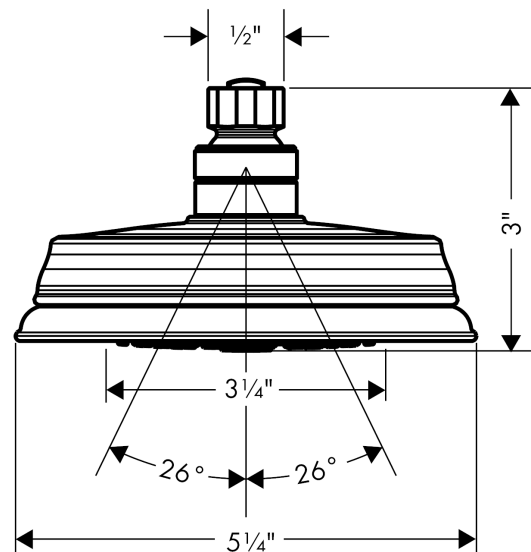

**Croma 100 Classic  
Showerhead 3-Jet, 1.8 GPM**

Finishes : **polished nickel** Part no. : **04751830**

**Description**

**Features**

- 75 no-clog spray channels
- Spray modes: Full, Pulsating Massage, Intense Turbo
- Flow: 1.8 GPM (6.8 L/Min)

**Item details**

List Price \$ 118.00

**Technology**

**Compliance**

**Product image**

**Scale drawing**

**Croma 100 Classic**  
**Showerhead 3-Jet, 1.8 GPM**

Finishes : **polished nickel**    Part no. : **04751830**

**Exploded drawing**

Year of production: >02/18

**Croma 100 Classic  
Showerhead 3-Jet, 1.8 GPM**

Finishes : **polished nickel**    Part no. : **04751830**

**Spare parts list**

Year of production: >**02/18**