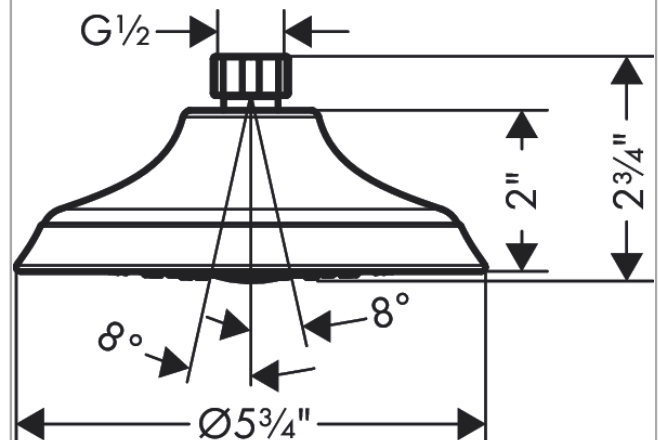

Joleena
Showerhead 150 1-Jet, 1.75 GPM
 Finishes : **polished nickel** Part no. : **04780830**

Description

Features

- Spray modes: Full
- 45 no-clog spray channels
- Flow: 1.75 GPM (6.6 L/Min)
- Fully-finished matching spray face

Item details

List Price \$ 96.00

Technology

Compliance

Product image

Scale drawing

Joleena
Showerhead 150 1-Jet, 1.75 GPM
Finishes : **polished nickel** Part no. : **04780830**

Exploded drawing

Year of production: >09/19

Joleena
Showerhead 150 1-Jet, 1.75 GPM
 Finishes : **polished nickel** Part no. : **04780830**

Spare parts list

Year of production: >**09/19**

Pos.	Description	Part no.	Price	PU
1	filter packing	94246000	-	1