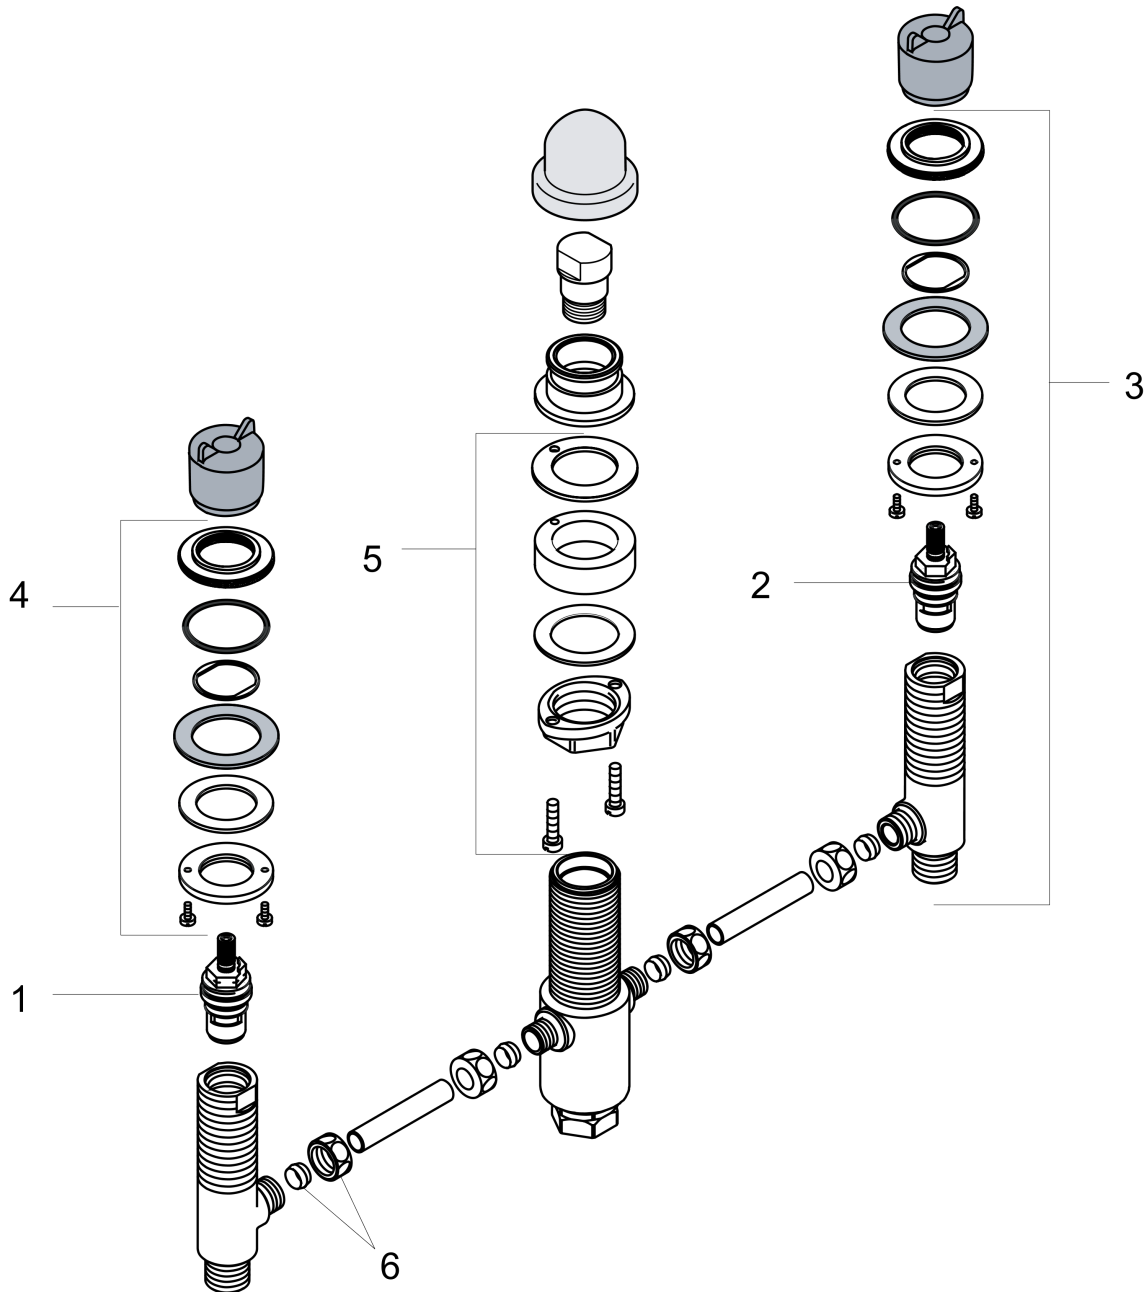

Rough, 3-Hole Roman Tub Set
 Finishes : n.a. Part no. : 06607000

Description

Features

- 1/2" NPT
- 90° ceramic valves

Item details

List Price \$ 258.00

Compliance

Product image

Scale drawing

Rough, 3-Hole Roman Tub Set
 Finishes : n.a. Part no. : 06607000

Exploded drawing

Year of production: >02/02

Rough, 3-Hole Roman Tub Set
 Finishes : n.a. Part no. : **06607000**

Spare parts list

Year of production: >02/02

Pos.	Description	Part no.	Price	PU
1	shut off unit right closing	94009000	-	1
2	shut off unit left closing	94008000	-	1
3	valve	88503000	-	1
4	fixing set for shut off unit	96078000	-	1
5	fixing set for 4 hole bath mixer spout	96080000	-	1
6	squeezing connection	88513000	-	1