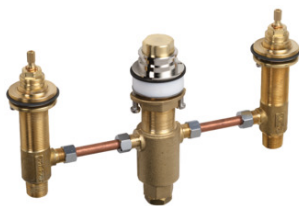

Rough, 3-Hole Roman Tub Set
 Finishes : n.a. Part no. : 06607000

Description

Features

- 1/2" NPT
- 90° ceramic valves

Item details

List Price \$ 258.00

Compliance

Product image

Scale drawing

Rough, 3-Hole Roman Tub Set
 Finishes : n.a. Part no. : 06607000

Exploded drawing

Year of production: >02/02

Rough, 3-Hole Roman Tub Set
 Finishes : n.a. Part no. : **06607000**

Spare parts list

Year of production: >02/02

Pos.	Description	Part no.	Price	PU
1	shut off unit right closing	94009000	-	1
2	shut off unit left closing	94008000	-	1
3	valve	88503000	-	1
4	fixing set for shut off unit	96078000	-	1
5	fixing set for 4 hole bath mixer spout	96080000	-	1
6	squeezing connection	88513000	-	1