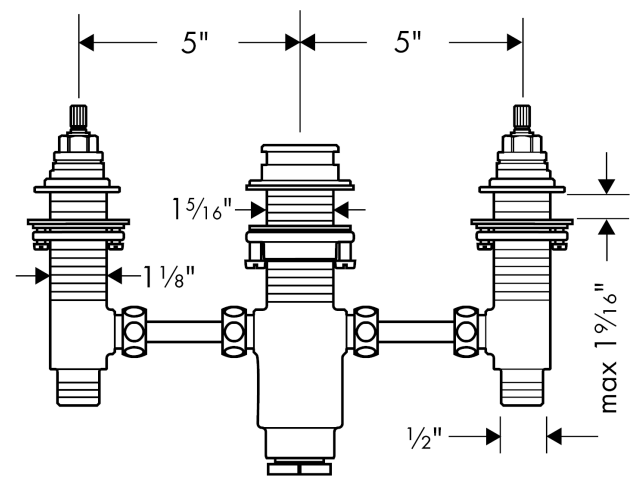

Rough, 3-Hole Roman Tub Set
 Finishes : n.a. Part no. : 06607000

Description

Features

- 1/2" NPT
- 90° ceramic valves

Item details

List Price \$ 258.00

Compliance

Product image

Scale drawing

Rough, 3-Hole Roman Tub Set
 Finishes : n.a. Part no. : 06607000

Exploded drawing

Year of production: >02/02

Rough, 3-Hole Roman Tub Set
 Finishes : n.a. Part no. : **06607000**

Spare parts list

Year of production: >02/02

Pos.	Description	Part no.	Price	PU
1	shut off unit right closing	94009000	-	1
2	shut off unit left closing	94008000	-	1
3	valve	88503000	-	1
4	fixing set for shut off unit	96078000	-	1
5	fixing set for 4 hole bath mixer spout	96080000	-	1
6	squeezing connection	88513000	-	1