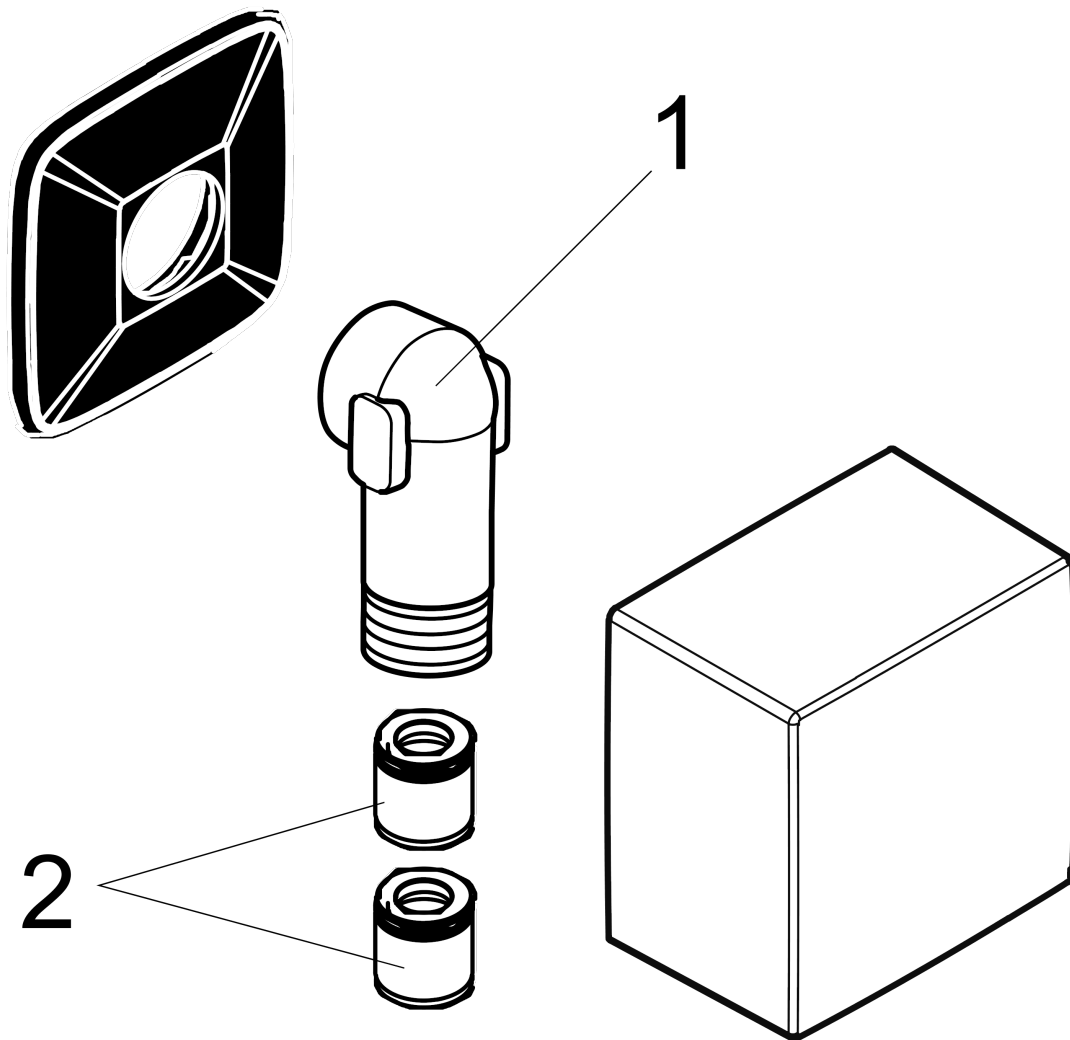

FixFit

Wall Outlet Square with Check Valves

Finishes : **chrome** Part no. : **26455001**

Description

Features

- non-return valve
- 1/2" NPT

Item details

List Price \$ 94.00

Compliance

Product image

Scale drawing

FixFit
Wall Outlet Square with Check Valves
 Finishes : **chrome** Part no. : **26455001**

Exploded drawing

Year of production: >01/18

FixFit

Wall Outlet Square with Check Valves

Finishes : **chrome** Part no. : **26455001**

Spare parts list

Year of production: >01/18

Pos.	Description	Part no.	Price	PU
1	connection angel	98531001	-	1
2	set of non return valves DW 15	94074000	-	1