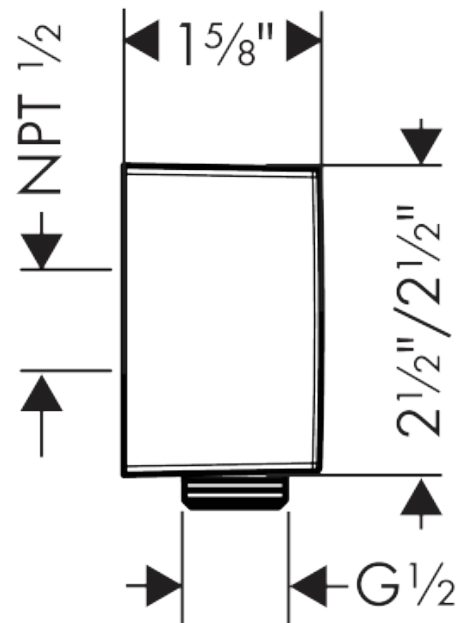

FixFit

Wall Outlet Square with Check Valves

Finishes : **chrome** Part no. : **26455001**

Description

Features

- non-return valve
- 1/2" NPT

Item details

List Price \$ 94.00

Compliance

Product image

Scale drawing

FixFit
Wall Outlet Square with Check Valves
 Finishes : **chrome** Part no. : **26455001**

Exploded drawing

Year of production: >01/18

FixFit

Wall Outlet Square with Check Valves

Finishes : **chrome** Part no. : **26455001**

Spare parts list

Year of production: >01/18

Pos.	Description	Part no.	Price	PU
1	connection angel	98531001	-	1
2	set of non return valves DW 15	94074000	-	1