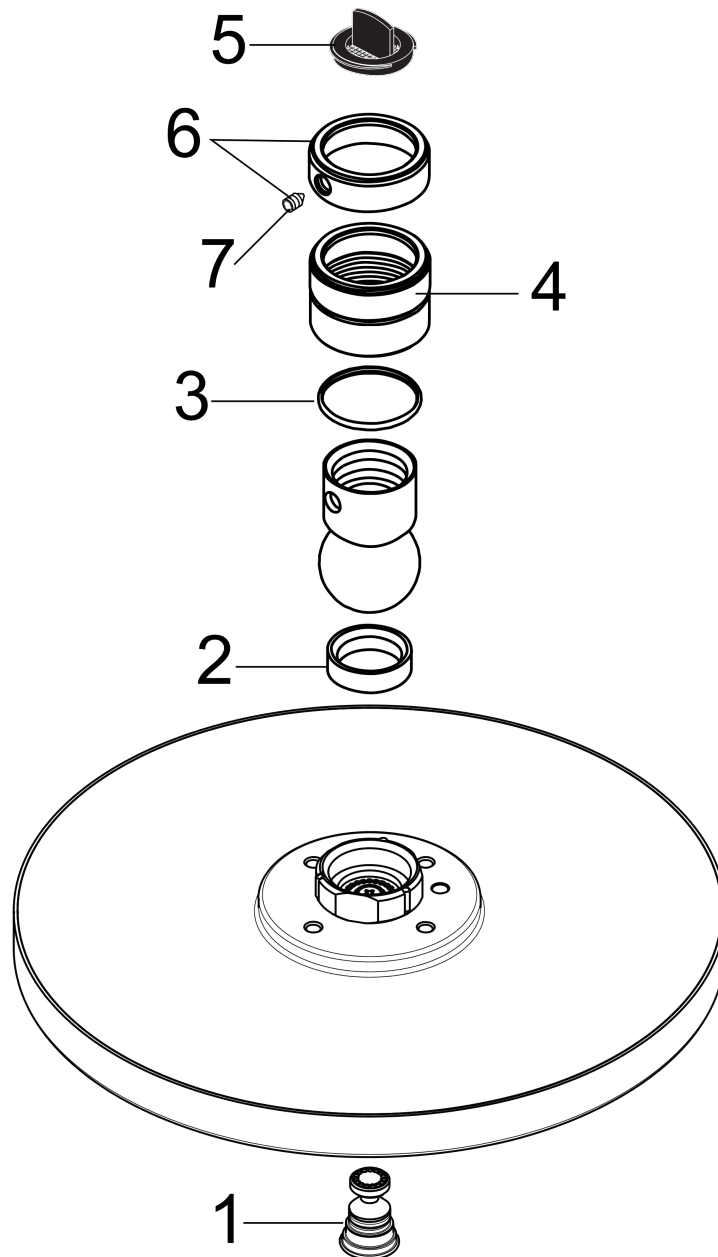

Raindance S
Showerhead 240 1-Jet, 2.5 GPM
 Finishes : **chrome** Part no. : **27474001**

Description

Features

- 180 no-clog spray channels
- Spray modes: RainAir
- Flow: 2.5 GPM (9.5 L/Min)
- Fully-finished matching spray face

Item details

List Price \$ 624.00

Technology

Compliance

Product image

Scale drawing

Raindance S
Showerhead 240 1-Jet, 2.5 GPM
 Finishes : **chrome** Part no. : **27474001**

Exploded drawing

Year of production: >09/03

Raindance S
Showerhead 240 1-Jet, 2.5 GPM
 Finishes : **chrome** Part no. : **27474001**

Spare parts list

Year of production: >09/03

Pos.	Description	Part no.	Price	PU
1	air jet (Eco)	95795000	-	1
2	seal	97606000	-	1
3	lever collar	97536000	-	1
4	nut	97958000	-	1
5	filter packing	88649000	-	1
6	lock washer	98942000	-	1
7	hollow set screw M4x6	97767000	-	1