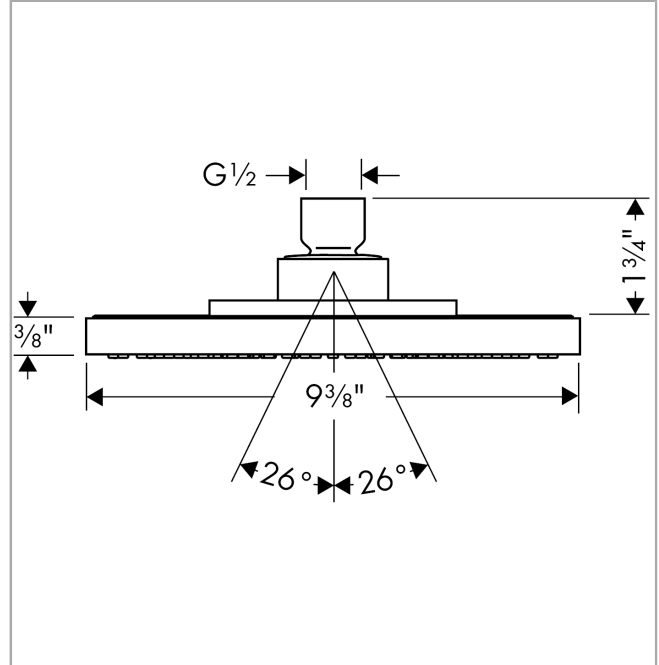

Raindance S
Showerhead 240 1-Jet, 2.5 GPM
 Finishes : **chrome** Part no. : **27474001**

Description

Features

- 180 no-clog spray channels
- Spray modes: RainAir
- Flow: 2.5 GPM (9.5 L/Min)
- Fully-finished matching spray face

Item details

List Price \$ 624.00

Technology

Compliance

Product image

Scale drawing

Raindance S
Showerhead 240 1-Jet, 2.5 GPM
 Finishes : **chrome** Part no. : **27474001**

Exploded drawing

Year of production: >09/03

Raindance S
Showerhead 240 1-Jet, 2.5 GPM
 Finishes : **chrome** Part no. : **27474001**

Spare parts list

Year of production: >09/03

Pos.	Description	Part no.	Price	PU
1	air jet (Eco)	95795000	-	1
2	seal	97606000	-	1
3	lever collar	97536000	-	1
4	nut	97958000	-	1
5	filter packing	88649000	-	1
6	lock washer	98942000	-	1
7	hollow set screw M4x6	97767000	-	1