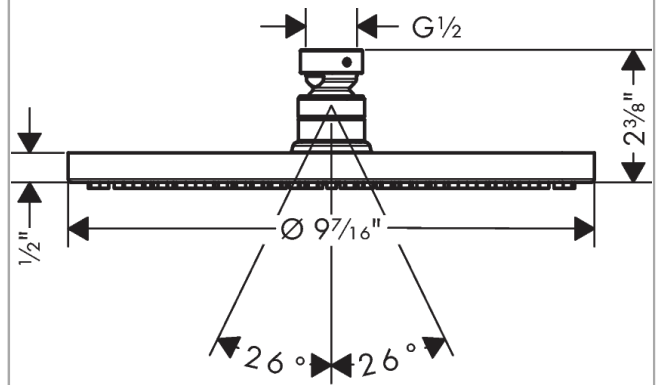

Raindance S

Showerhead 240 1-Jet P, 2.5 GPM

Finishes : **brushed nickel** Part no. : **27624821**

Description

Features

- Spray modes: PowderRain
- Flow: 2.5 GPM (9.5 L/Min)
- Fully-finished matching spray face

Item details

List Price \$ 829.00

Technology

Product image

Scale drawing

Raindance S

Showerhead 240 1-Jet P, 2.5 GPM

Finishes : **brushed nickel** Part no. : **27624821**

Exploded drawing

Year of production: >11/18

Raindance S

Showerhead 240 1-Jet P, 2.5 GPM

Finishes : **brushed nickel** Part no. : **27624821**

Spare parts list

Year of production: >11/18

Pos.	Description	Part no.	Price	PU
1	filter	92672000	-	1
2	nut	97958820	-	1
3	lever collar	97536000	-	1
4	seal	97606000	-	1
5	screw	95796000	-	1
6	O-ring 7x2	98419000	-	1