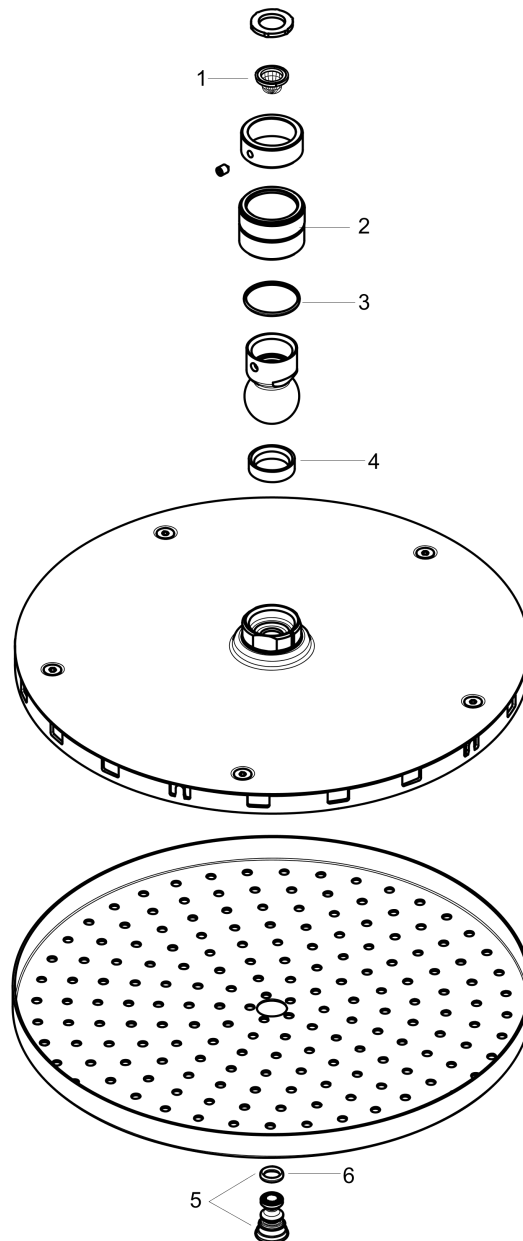

Raindance S

Showerhead 240 1-Jet P, 2.5 GPM

Finishes : **brushed nickel** Part no. : **27624821**

Description

Features

- Spray modes: PowderRain
- Flow: 2.5 GPM (9.5 L/Min)
- Fully-finished matching spray face

Item details

List Price \$ 829.00

Technology

Product image

Scale drawing

Raindance S

Showerhead 240 1-Jet P, 2.5 GPM

Finishes : **brushed nickel** Part no. : **27624821**

Exploded drawing

Year of production: >11/18

Raindance S

Showerhead 240 1-Jet P, 2.5 GPM

Finishes : **brushed nickel** Part no. : **27624821**

Spare parts list

Year of production: >11/18

Pos.	Description	Part no.	Price	PU
1	filter	92672000	-	1
2	nut	97958820	-	1
3	lever collar	97536000	-	1
4	seal	97606000	-	1
5	screw	95796000	-	1
6	O-ring 7x2	98419000	-	1