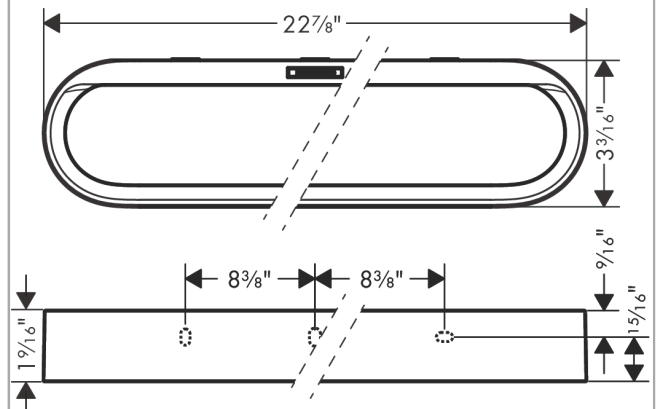

**WallStoris**

**Towel rail**

Finishes : **matte black** Part no. : **27926670**

**Description**

**Features**

- Wall-mounted
- ideal for tiles, glass, metal
- application - glue or drill
- including gluing set
- holding force: 5 kg
- material carrier bar: Metal
- material decorative bar: plastic dyed through
- fixed
- concealed fastening

**Item details**

List Price \$ 72.00

**Technology**

**Design awards**

reddot winner 2021

**Product image**

**Scale drawing**

WallStoris

Towel rail

Finishes : **matte black** Part no. : **27926670**

Exploded drawing

Year of production: >10/21

**WallStoris**

**Towel rail**

Finishes : **matte black**    Part no. : **27926670**

**Spare parts list**