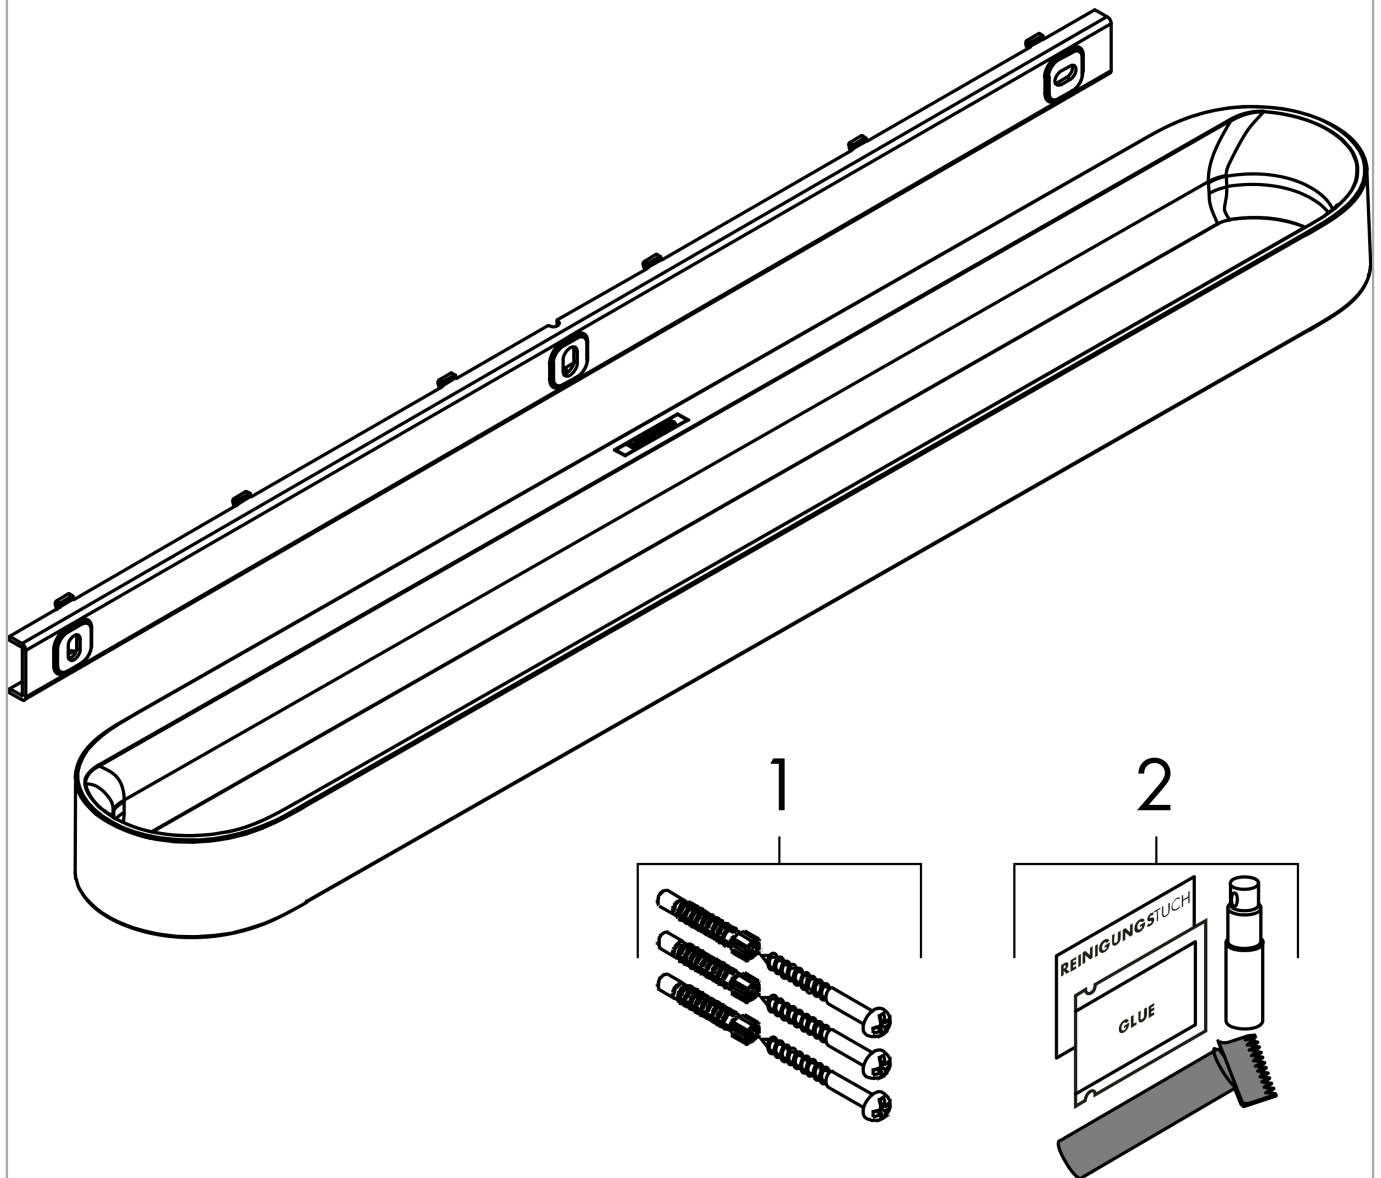

**WallStoris**

**Towel rail**

Finishes : **matte black** Part no. : **27926670**

**Description**

**Features**

- Wall-mounted
- ideal for tiles, glass, metal
- application - glue or drill
- including gluing set
- holding force: 5 kg
- material carrier bar: Metal
- material decorative bar: plastic dyed through
- fixed
- concealed fastening

Towel rail

Finishes : **matte black** Part no. : **27926670**

Exploded drawing

Year of production: >10/21

**WallStoris**

**Towel rail**

Finishes : **matte black**    Part no. : **27926670**

**Spare parts list**