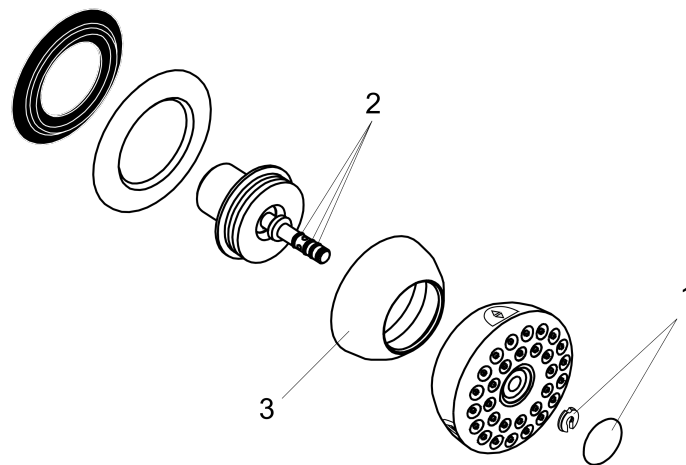

**Bodyvette**

**Bodyspray with Stop**

Finishes : **polished nickel** Part no. : **28467831**

**Description**

**Features**

- Pause feature slows flow to trickle
- Flow: 2.5 GPM (9.5 L/Min)
- 1/2" NPT
- material: Plastic

Finishes : **polished nickel**    Part no. : **28467831**

**Exploded drawing**

Year of production: >07/01

**Bodyvette**

**Bodyspray with Stop**

Finishes : **polished nickel**    Part no. : **28467831**

**Spare parts list**

Year of production: >07/01

<b>Pos.</b>	<b>Description</b>	<b>Part no.</b>	<b>Price</b>	<b>PU</b>
1	cover pale grey	97404000	-	1
2	O-ring 3,5x1,5	98105000	-	1
3	base body	97521830	-	1
a	escutcheon	95060830	-	1