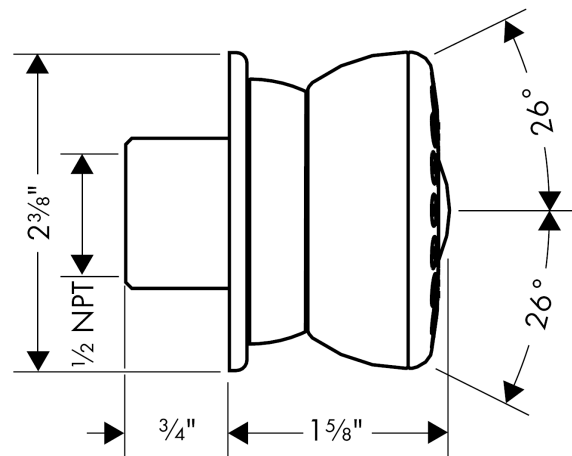

Bodyvette

Bodyspray with Stop

Finishes : **polished nickel** Part no. : **28467831**

Description

Features

- Pause feature slows flow to trickle
- Flow: 2.5 GPM (9.5 L/Min)
- 1/2" NPT
- material: Plastic

Item details

List Price $ 311.00

Technology

Compliance

Product image

Scale drawing