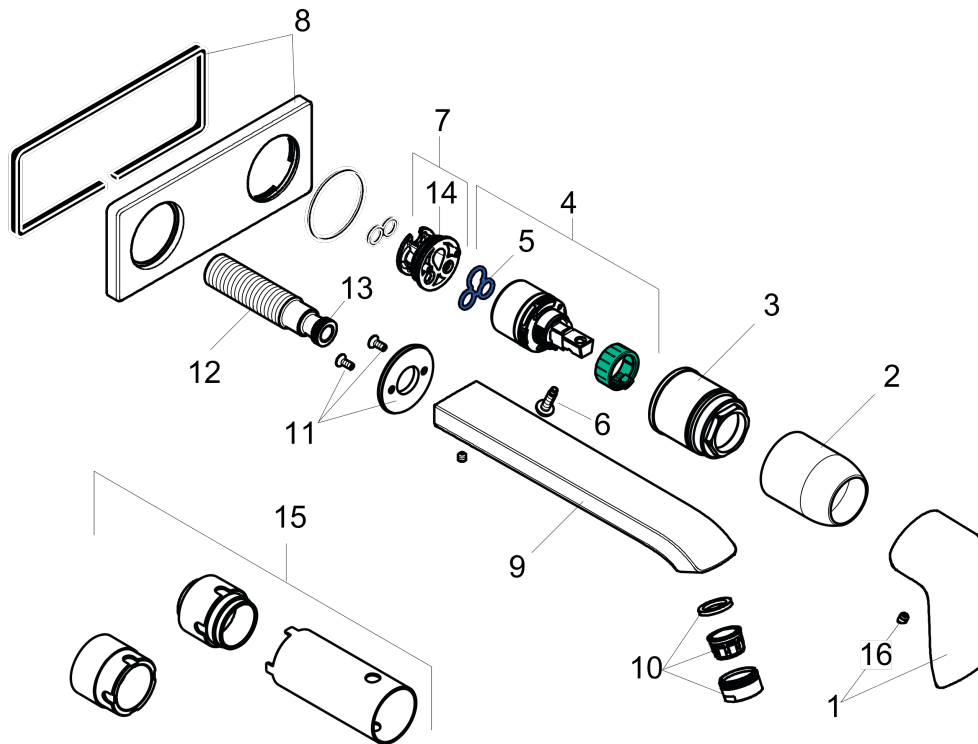

Metris
Wall-Mounted Single-Handle Faucet Trim, 1.2 GPM
 Finishes : **chrome** Part no. : **31086001**

Description

Features

- Aerated spray
- Flow: 1.2 GPM (4.5 L/Min)
- Ceramic cartridge

Item details

List Price \$ 376.00

Technology

Compliance

Product image

Scale drawing

Metris
Wall-Mounted Single-Handle Faucet Trim, 1.2 GPM
 Finishes : **chrome** Part no. : **31086001**

Exploded drawing

Year of production: >07/16

Metris**Wall-Mounted Single-Handle Faucet Trim, 1.2 GPM**Finishes : **chrome** Part no. : **31086001****Spare parts list**

Year of production: >07/16

Pos.	Description	Part no.	Price	PU
1	handle	95519000	-	1
2	sleeve	98790000	-	1
3	nut	95622000	-	1
4	cartridge, assy	95646001	-	1
5	seal	95008000	-	1
6	locking screw for handle	95140000	-	1
7	adapter for cartridge	95779000	-	1
8	escutcheon	95641000	-	1
9	spout 220 mm	95703000	-	1
10	aerator M24x1 (4,5 l/min)	92877000	-	1
11	escutcheon	95642000	-	1
12	connecting thread G½	95626000	-	1
13	O-ring 13x2	98128000	-	1
14	O-ring 26x2	98147000	-	1
15	extension set 25 mm for 13622180	31971000	-	1
16	screw cover	96338000	-	1
a	base body	13622181	-	1
b	O-ring 39x1,5	98400000	-	1
c	O-ring 43x3	98418000	-	1
d	O-ring 41x2	98212000	-	1