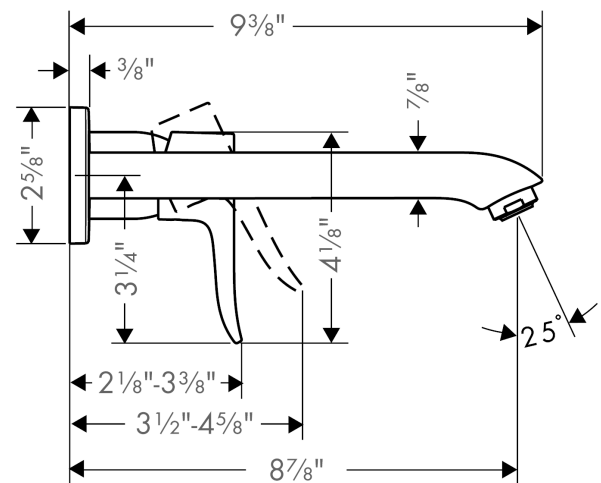

Metris
Wall-Mounted Single-Handle Faucet Trim, 1.2 GPM
 Finishes : **chrome** Part no. : **31086001**

Description

Features

- Aerated spray
- Flow: 1.2 GPM (4.5 L/Min)
- Ceramic cartridge

Item details

List Price \$ 376.00

Technology

Compliance

Product image

Scale drawing

Metris
Wall-Mounted Single-Handle Faucet Trim, 1.2 GPM
 Finishes : **chrome** Part no. : **31086001**

Exploded drawing

Year of production: >07/16

Metris**Wall-Mounted Single-Handle Faucet Trim, 1.2 GPM**Finishes : **chrome** Part no. : **31086001****Spare parts list**

Year of production: >07/16

Pos.	Description	Part no.	Price	PU
1	handle	95519000	-	1
2	sleeve	98790000	-	1
3	nut	95622000	-	1
4	cartridge, assy	95646001	-	1
5	seal	95008000	-	1
6	locking screw for handle	95140000	-	1
7	adapter for cartridge	95779000	-	1
8	escutcheon	95641000	-	1
9	spout 220 mm	95703000	-	1
10	aerator M24x1 (4,5 l/min)	92877000	-	1
11	escutcheon	95642000	-	1
12	connecting thread G½	95626000	-	1
13	O-ring 13x2	98128000	-	1
14	O-ring 26x2	98147000	-	1
15	extension set 25 mm for 13622180	31971000	-	1
16	screw cover	96338000	-	1
a	base body	13622181	-	1
b	O-ring 39x1,5	98400000	-	1
c	O-ring 43x3	98418000	-	1
d	O-ring 41x2	98212000	-	1