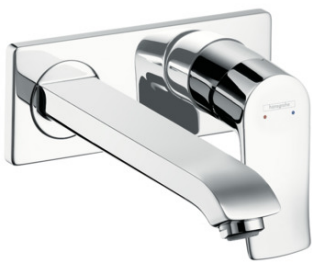

Metris
Wall-Mounted Single-Handle Faucet Trim, 1.2 GPM
 Finishes : **chrome** Part no. : **31086001**

Description

Features

- Aerated spray
- Flow: 1.2 GPM (4.5 L/Min)
- Ceramic cartridge

Item details

List Price \$ 376.00

Technology

Compliance

Product image

Scale drawing

Metris
Wall-Mounted Single-Handle Faucet Trim, 1.2 GPM
 Finishes : **chrome** Part no. : **31086001**

Exploded drawing

Year of production: >07/16

Metris**Wall-Mounted Single-Handle Faucet Trim, 1.2 GPM**Finishes : **chrome** Part no. : **31086001****Spare parts list**

Year of production: >07/16

Pos.	Description	Part no.	Price	PU
1	handle	95519000	-	1
2	sleeve	98790000	-	1
3	nut	95622000	-	1
4	cartridge, assy	95646001	-	1
5	seal	95008000	-	1
6	locking screw for handle	95140000	-	1
7	adapter for cartridge	95779000	-	1
8	escutcheon	95641000	-	1
9	spout 220 mm	95703000	-	1
10	aerator M24x1 (4,5 l/min)	92877000	-	1
11	escutcheon	95642000	-	1
12	connecting thread G½	95626000	-	1
13	O-ring 13x2	98128000	-	1
14	O-ring 26x2	98147000	-	1
15	extension set 25 mm for 13622180	31971000	-	1
16	screw cover	96338000	-	1
a	base body	13622181	-	1
b	O-ring 39x1,5	98400000	-	1
c	O-ring 43x3	98418000	-	1
d	O-ring 41x2	98212000	-	1