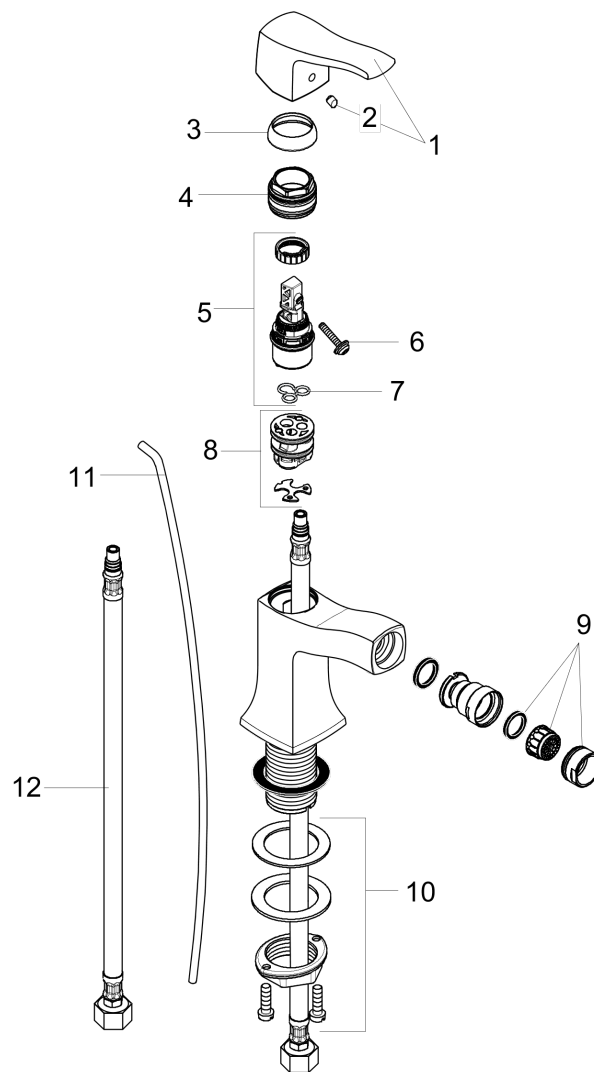

Metris C
Single-Hole Bidet Faucet
 Finishes : **polished nickel**

Part no. : **31275831**

Description

Features

- Pivoting aerator
- Ceramic cartridge
- Includes pop-up drain

Item details

List Price \$ 439.00

Compliance

Product image

Scale drawing

Metris C
Single-Hole Bidet Faucet
 Finishes : **polished nickel**

Part no. : **31275831**

Exploded drawing

Year of production: >**04/09**

Metris C**Single-Hole Bidet Faucet**Finishes : **polished nickel**Part no. : **31275831****Spare parts list**Year of production: >**04/09**

Pos.	Description	Part no.	Price	PU
1	handle	31291830	-	1
2	screw cover	96338000	-	1
3	flange	98863830	-	1
4	nut	98864000	-	1
5	cartridge, assy	97685000	-	1
6	locking screw for handle	95140000	-	1
7	seal	98865000	-	1
8	adapter for cartridge	98866000	-	1
9	aerator M24x1 (7 l/min)	13912830	-	1
10	fixing set (Ø 32)	13961000	-	1
11	pull rod	96657830	-	1
12	connection hose 18½" M8x0,75 3/8"	96321001	-	1
a	pop up waste	88509830	-	1
b	fixation extension 35 mm	13898000	-	1