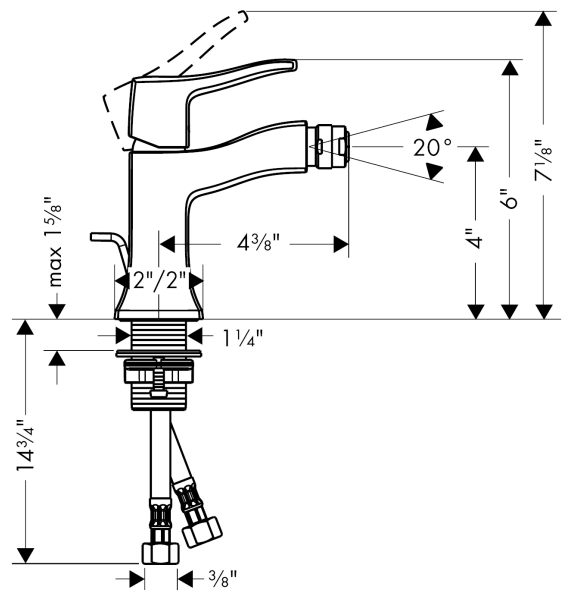

Metris C
Single-Hole Bidet Faucet
 Finishes : **polished nickel**

Part no. : **31275831**

Description

Features

- Pivoting aerator
- Ceramic cartridge
- Includes pop-up drain

Item details

List Price \$ 439.00

Compliance

Product image

Scale drawing

Metris C
Single-Hole Bidet Faucet
 Finishes : **polished nickel**

Part no. : **31275831**

Exploded drawing

Year of production: >**04/09**

Metris C**Single-Hole Bidet Faucet**Finishes : **polished nickel**Part no. : **31275831****Spare parts list**Year of production: >**04/09**

Pos.	Description	Part no.	Price	PU
1	handle	31291830	-	1
2	screw cover	96338000	-	1
3	flange	98863830	-	1
4	nut	98864000	-	1
5	cartridge, assy	97685000	-	1
6	locking screw for handle	95140000	-	1
7	seal	98865000	-	1
8	adapter for cartridge	98866000	-	1
9	aerator M24x1 (7 l/min)	13912830	-	1
10	fixing set (Ø 32)	13961000	-	1
11	pull rod	96657830	-	1
12	connection hose 18½" M8x0,75 3/8"	96321001	-	1
a	pop up waste	88509830	-	1
b	fixation extension 35 mm	13898000	-	1