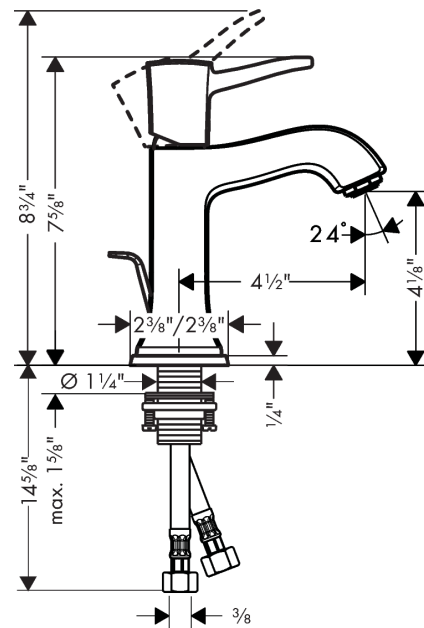

Metropol Classic
Single-Hole Faucet 110 with Pop-Up Drain, 1.2 GPM
 Finishes : **brushed nickel** Part no. : **31300821**

Description

Features

- Aerated spray
- Flow: 1.2 GPM (4.5 L/Min)
- Ceramic cartridge
- Includes pop-up drain

Item details

List Price \$ 467.00

Technology

Compliance

Product image

Scale drawing

Metropol Classic
Single-Hole Faucet 110 with Pop-Up Drain, 1.2 GPM
 Finishes : **brushed nickel** Part no. : **31300821**

Exploded drawing

Year of production: >01/19

Metropol Classic
Single-Hole Faucet 110 with Pop-Up Drain, 1.2 GPM
 Finishes : **brushed nickel** Part no. : **31300821**

Spare parts list

Year of production: >01/19

Pos.	Description	Part no.	Price	PU
1	handle	92815820	-	1
2	screw cover	96338000	-	1
3	flange	98863820	-	1
4	nut	98864000	-	1
5	cartridge, assy	95973001	-	1
6	adapter for cartridge	98866000	-	1
7	aerator M24x1 (4,5 l/min)	92877820	-	1
8	pull rod	96657820	-	1
9	escutcheon for spout	92814820	-	1
10	fixing set (Ø 32)	13961000	-	1
11	connection hose 18½" M8x0,75 3/8"	96321001	-	1
12	locking screw for handle	95140000	-	1
13	seal	98865000	-	1
14	O-ring 23x2	98398000	-	1
15	O-ring 27x1,5	92527000	-	1
16	O-ring 25x1,5	98146000	-	1
a	pop up waste	88509820	-	1