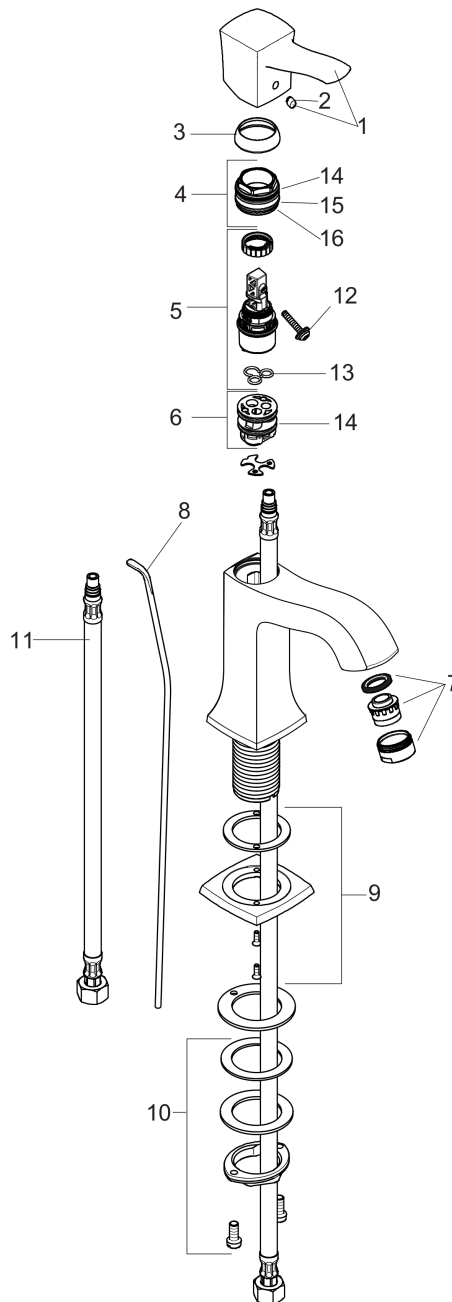

Metropol Classic
Single-Hole Faucet 110 with Pop-Up Drain, 1.2 GPM
 Finishes : **brushed nickel** Part no. : **31300821**

Description

Features

- Aerated spray
- Flow: 1.2 GPM (4.5 L/Min)
- Ceramic cartridge
- Includes pop-up drain

Item details

List Price \$ 467.00

Technology

Compliance

Product image

Scale drawing

Metropol Classic
Single-Hole Faucet 110 with Pop-Up Drain, 1.2 GPM
 Finishes : **brushed nickel** Part no. : **31300821**

Exploded drawing

Year of production: >01/19

Metropol Classic
Single-Hole Faucet 110 with Pop-Up Drain, 1.2 GPM
 Finishes : **brushed nickel** Part no. : **31300821**

Spare parts list

Year of production: >01/19

Pos.	Description	Part no.	Price	PU
1	handle	92815820	-	1
2	screw cover	96338000	-	1
3	flange	98863820	-	1
4	nut	98864000	-	1
5	cartridge, assy	95973001	-	1
6	adapter for cartridge	98866000	-	1
7	aerator M24x1 (4,5 l/min)	92877820	-	1
8	pull rod	96657820	-	1
9	escutcheon for spout	92814820	-	1
10	fixing set (Ø 32)	13961000	-	1
11	connection hose 18½" M8x0,75 3/8"	96321001	-	1
12	locking screw for handle	95140000	-	1
13	seal	98865000	-	1
14	O-ring 23x2	98398000	-	1
15	O-ring 27x1,5	92527000	-	1
16	O-ring 25x1,5	98146000	-	1
a	pop up waste	88509820	-	1