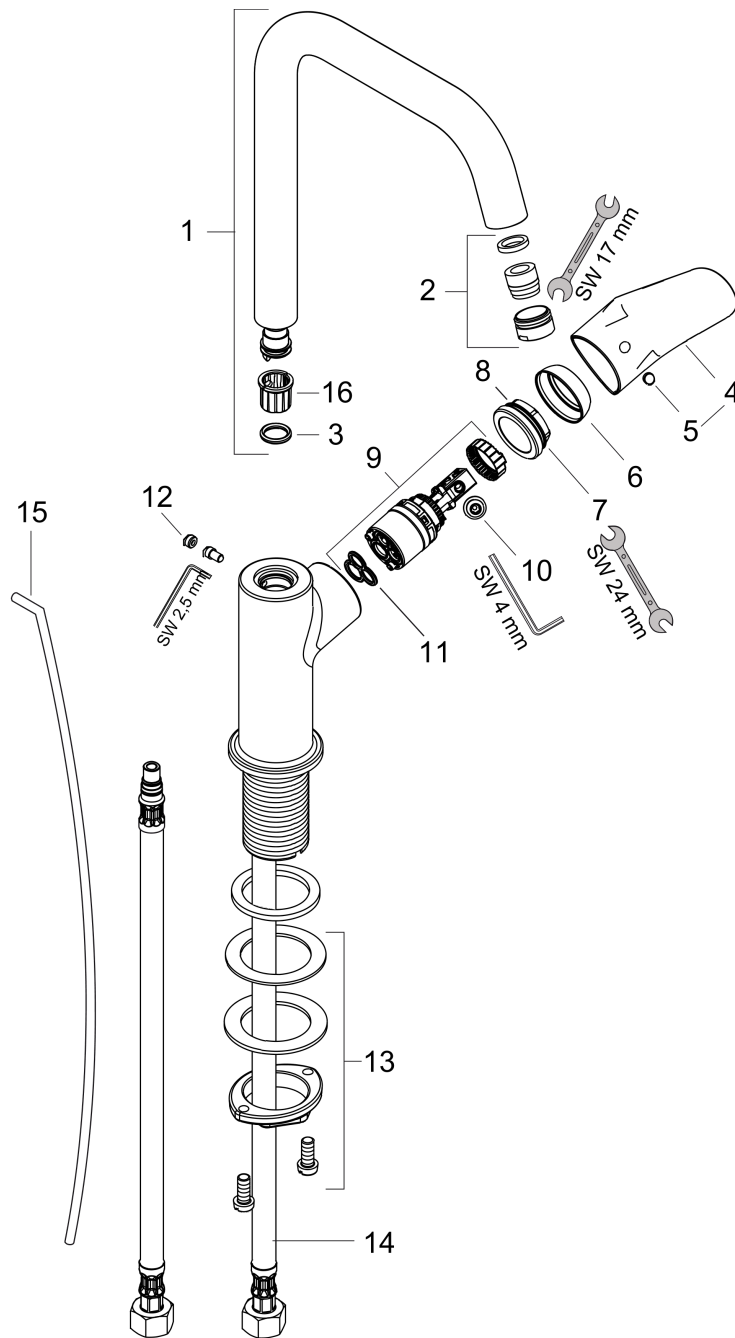

Focus

Single-Hole Faucet 240 with Swivel Spout and Pop-Up Drain, 1.2 GPM

Finishes : **chrome** Part no. : **31609001**

Description

Features

- Swivel range 120°
- Aerated spray
- Flow: 1.2 GPM (4.5 L/Min)
- Ceramic cartridge
- Includes pop-up drain

Item details

List Price \$ 313.00

Technology

Compliance

Product image

Scale drawing

Focus

Single-Hole Faucet 240 with Swivel Spout and Pop-Up Drain, 1.2 GPM

Finishes : **chrome** Part no. : **31609001**

Exploded drawing

Year of production: >07/16

Focus

Single-Hole Faucet 240 with Swivel Spout and Pop-Up Drain, 1.2 GPM

Finishes : **chrome** Part no. : **31609001**

Spare parts list

Year of production: >07/16

Pos.	Description	Part no.	Price	PU
1	spout cpl.	95856000	-	1
2	aerator M18x1 (4,5 l/min)	92885000	-	1
3	O-ring 11x2	98127000	-	1
4	handle	95855000	-	1
5	screw cover	96338000	-	1
6	flange	95493000	-	1
7	nut	95178000	-	1
8	O-Ring 22x2	98185000	-	1
9	cartridge, assy	95973001	-	1
10	locking screw for handle	95140000	-	1
11	seal	98865000	-	1
12	screw cover	95181000	-	1
13	fixing set (Ø 32)	13961000	-	1
14	connection hose 18½" M8x0,75 3/8"	96321001	-	1
15	pull rod	96657000	-	1
16	lever collar	92849000	-	1
a	pop up waste	94159000	-	1