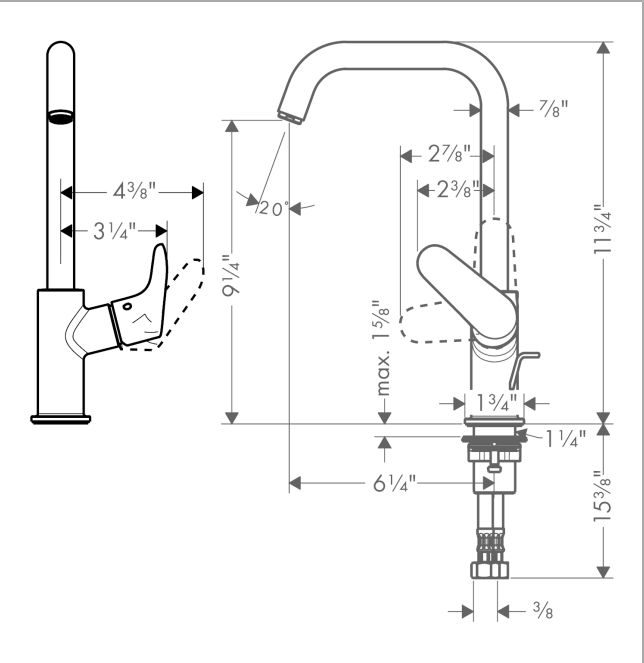

Focus

Single-Hole Faucet 240 with Swivel Spout and Pop-Up Drain, 1.2 GPM

Finishes : **chrome** Part no. : **31609001**

Description

Features

- Swivel range 120°
- Aerated spray
- Flow: 1.2 GPM (4.5 L/Min)
- Ceramic cartridge
- Includes pop-up drain

Item details

List Price \$ 313.00

Technology

Compliance

Product image

Scale drawing

Focus

Single-Hole Faucet 240 with Swivel Spout and Pop-Up Drain, 1.2 GPM

Finishes : **chrome** Part no. : **31609001**

Exploded drawing

Year of production: >07/16

Focus

Single-Hole Faucet 240 with Swivel Spout and Pop-Up Drain, 1.2 GPM

Finishes : **chrome** Part no. : **31609001**

Spare parts list

Year of production: >07/16

Pos.	Description	Part no.	Price	PU
1	spout cpl.	95856000	-	1
2	aerator M18x1 (4,5 l/min)	92885000	-	1
3	O-ring 11x2	98127000	-	1
4	handle	95855000	-	1
5	screw cover	96338000	-	1
6	flange	95493000	-	1
7	nut	95178000	-	1
8	O-Ring 22x2	98185000	-	1
9	cartridge, assy	95973001	-	1
10	locking screw for handle	95140000	-	1
11	seal	98865000	-	1
12	screw cover	95181000	-	1
13	fixing set (Ø 32)	13961000	-	1
14	connection hose 18½" M8x0,75 3/8"	96321001	-	1
15	pull rod	96657000	-	1
16	lever collar	92849000	-	1
a	pop up waste	94159000	-	1