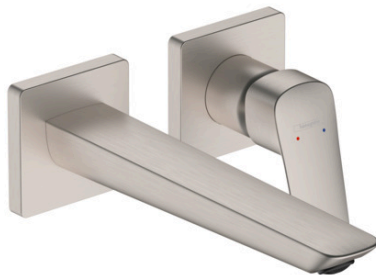

Logis

Wall-Mounted Single-Handle Faucet Trim, 1.2 GPM

Finishes : **brushed nickel** Part no. : **71256821**

Description

Features

- Spray modes: Aerated spray
- Flow: 1.2 GPM (4.5 L/Min)
- Ceramic cartridge
- Does not include: basic set, Pop-up assembly

Item details

List Price \$ 409.00

Technology

Compliance

Product image

Scale drawing