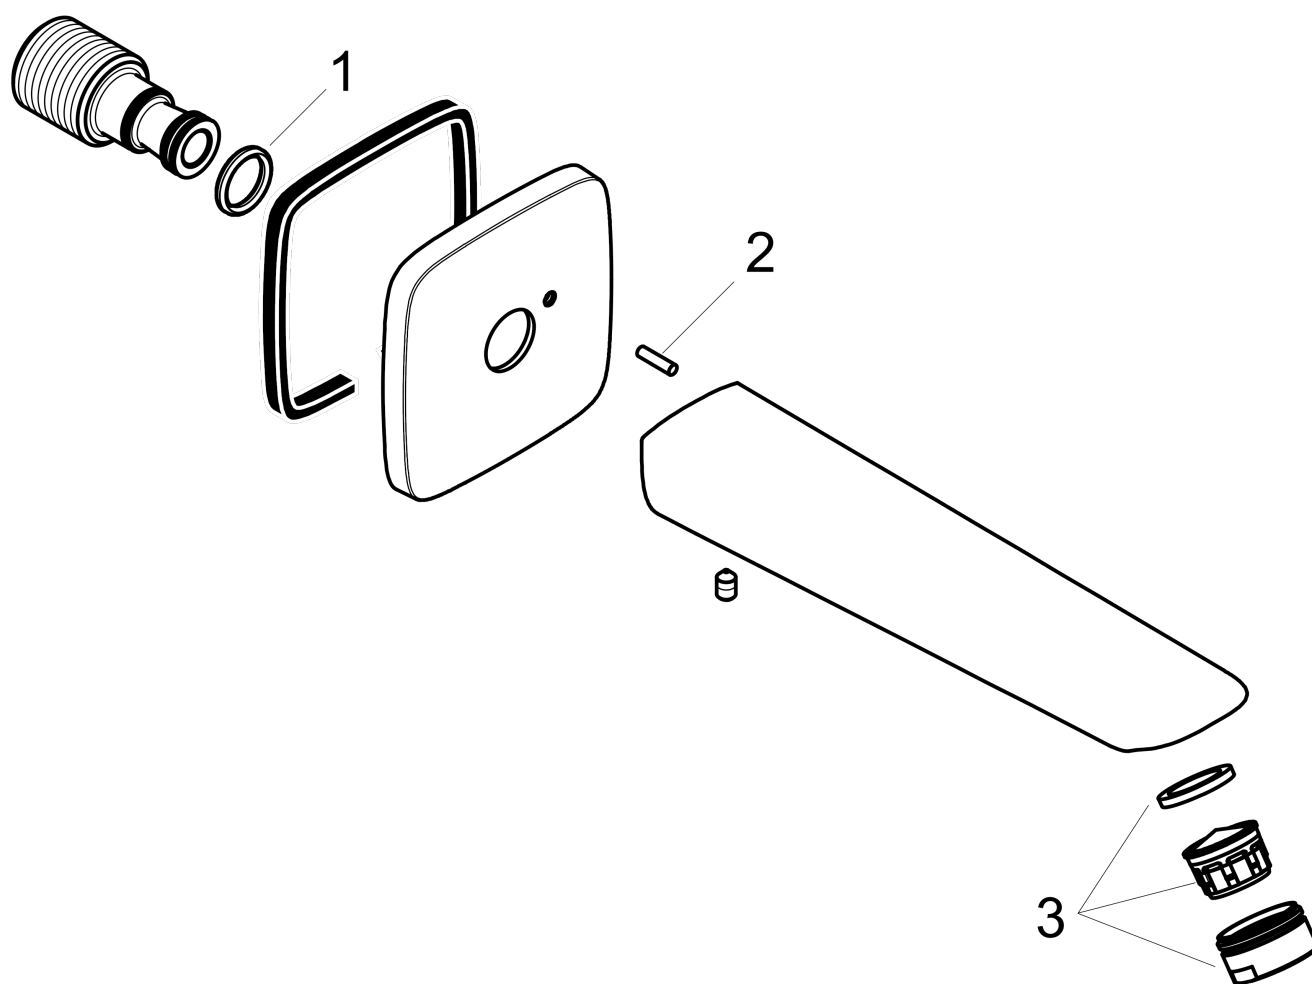

**Compliance**

**Product image**

**Scale drawing**

Logis  
 Tub Spout  
 Finishes : brushed nickel Part no. : 71410821

Exploded drawing

Year of production: >01/16

**Logis**

**Tub Spout**

Finishes : **brushed nickel** Part no. : **71410821**

**Spare parts list**

Year of production: >01/16

<b>Pos.</b>	<b>Description</b>	<b>Part no.</b>	<b>Price</b>	<b>PU</b>
1	O-ring 13x2	98128000	-	1
2	pin	97766000	-	1
3	aerator M24x1 (30 l/min)	96512820	-	1