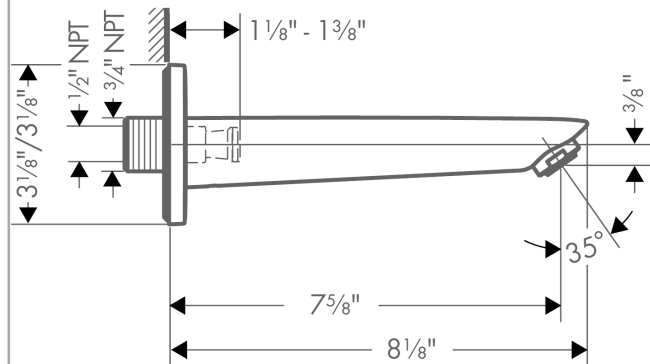

**Logis**

**Tub Spout**

Finishes : **brushed nickel** Part no. : **71410821**

**Description**

**Features**

- Solid brass

**Item details**

List Price \$ 215.00

**Compliance**

**Product image**

**Scale drawing**

Logis  
 Tub Spout  
 Finishes : brushed nickel Part no. : 71410821

Exploded drawing

Year of production: >01/16

**Logis**

**Tub Spout**

Finishes : **brushed nickel** Part no. : **71410821**

**Spare parts list**

Year of production: >01/16

<b>Pos.</b>	<b>Description</b>	<b>Part no.</b>	<b>Price</b>	<b>PU</b>
1	O-ring 13x2	98128000	-	1
2	pin	97766000	-	1
3	aerator M24x1 (30 l/min)	96512820	-	1