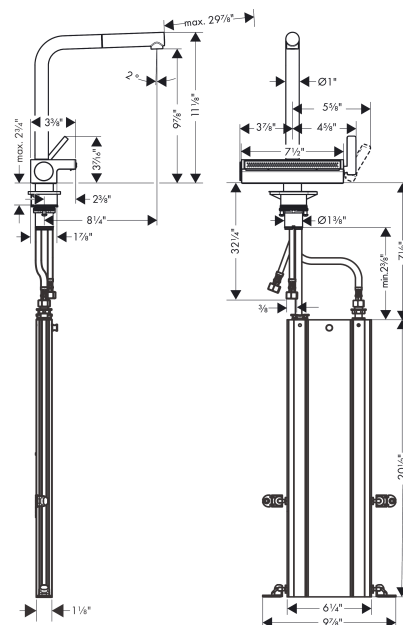

Scale drawing