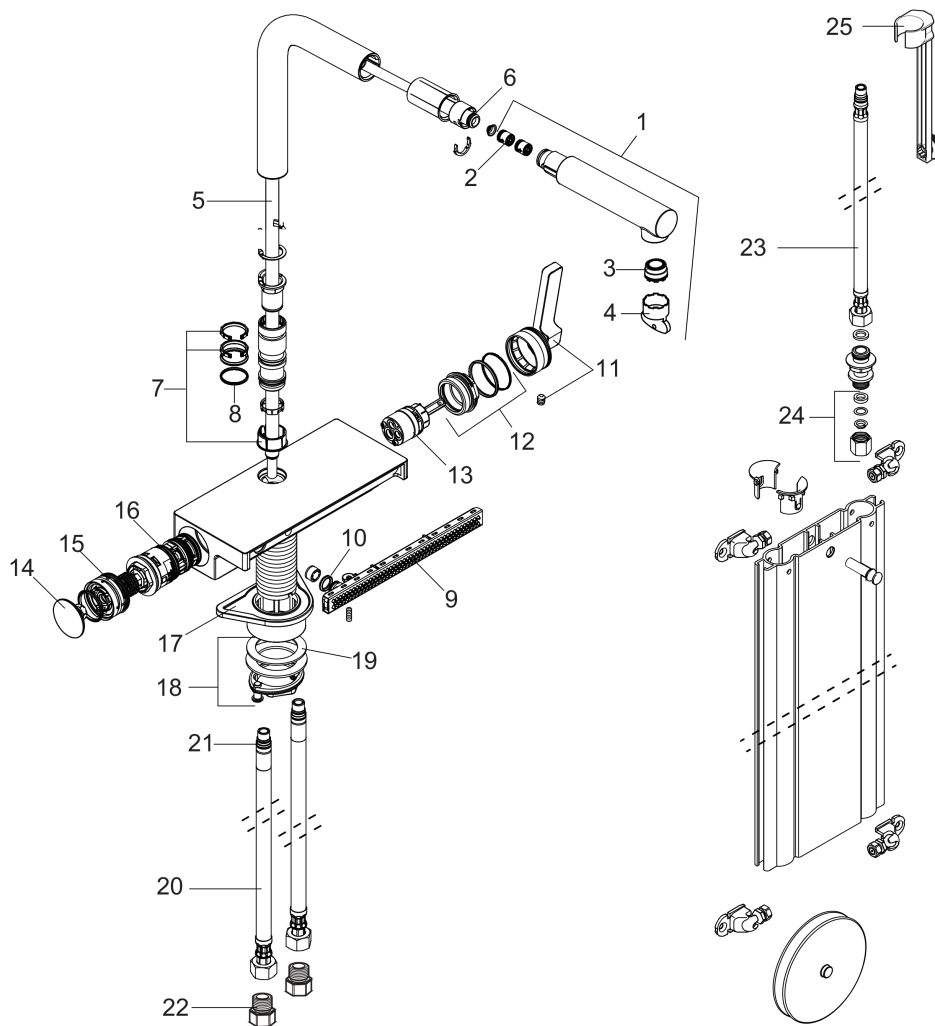

**Aquno Select**  
**Kitchen Faucet, 2-Spray Pull-Out with sBox, 1.75 GPM**  
 Finishes : **matte black** Part no. : **73830671**

**Description**

**Features**

- Consists of: Single lever kitchen mixer
- Swivel range adjustable in 3 steps: 60°, 110° or 150°
- Laminar spray, SatinFlow
- Change between SatinFlow and pull-out sprayer at the touch of a button
- MagFit magnetic sprayhead docking
- Single-hole installation, recommendation: the middle of tap hole drilling should be max. 45 mm from the back side of of the bowl
- Flow: 1.75 GPM (6.6 L/Min)
- Ceramic cartridge
- 3/8" connections
- Integrated double backflow prevention
- sBox for smooth, protected hose guidance in the cabinet
- extension length up to 30" (76cm)
- 1 3/8" Mounting hole required, recommendation: the middle of tap hole drilling should be max. 45 mm from the back side of of the bowl
- Single lever kitchen mixer, sBox, Assembly instructions

Exploded drawing

Year of production: >06/20

**Aquino Select**  
**Kitchen Faucet, 2-Spray Pull-Out with sBox, 1.75 GPM**  
 Finishes : **matte black** Part no. : **73830671**

## Spare parts list

Year of production: >06/20

Pos.	Description	Part no.	Price	PU
1	handspray	93751671	-	1
2	non return valve DW 10	96456000	-	1
3	spray former	93748001	-	1
4	service tool	93750000	-	1
5	hose	93815000	-	1
6	O-ring 8x2	98112000	-	1
7	set of lever collars	98365000	-	1
8	O-ring 19x2	98426000	-	1
9	spray head cpl.	93781670	-	1
10	O-ring 10x2	98170000	-	1
11	handle	93776670	-	1
12	nut	92926000	-	1
13	cartridge, assy	93183000	-	1
14	cover	93777670	-	1
15	spring with sleeve	93782000	-	1
16	selector assy	93558000	-	1
17	support	97523000	-	1
18	fixing set (Ø 34)	95049000	-	1
19	lever collar	97548000	-	1
20	connection hose 900 mm M10x1 G3/8	93780000	-	1
21	O-ring 8x1,75	97827000	-	1
22	adapter for connection hose	88802000	-	1
23	connection hose 450 mm M10x1 G3/8	96507000	-	1
24	squeezing connection	96099000	-	1
25	extension set	43333000	-	1
26	O-ring 29x2	98391000	-	1