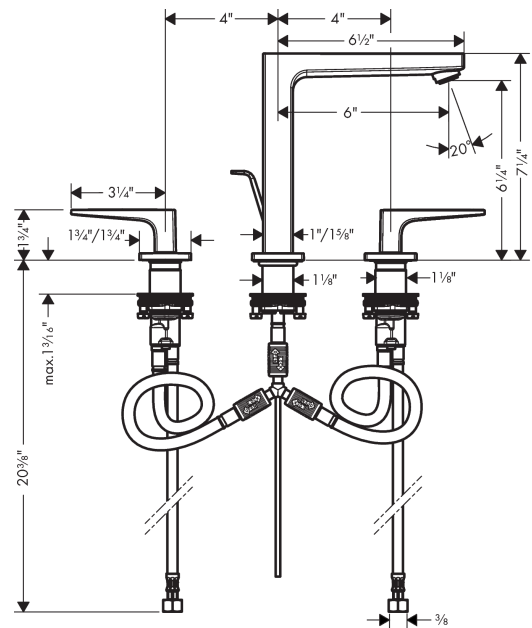

Metropol

Widespread Faucet 160 with Loop Handles and Pop-Up Drain, 1.2 GPM

Finishes : **chrome** Part no. : **74517001**

Description

Features

- Aerated spray
- Flow: 1.2 GPM (4.5 L/Min)
- 90° ceramic valves
- Includes pop-up drain

Item details

List Price \$ 762.00

Technology

Compliance

Product image

Scale drawing

Metropol

Widespread Faucet 160 with Loop Handles and Pop-Up Drain, 1.2 GPM

Finishes : **chrome** Part no. : **74517001**

Exploded drawing

Year of production: >07/18

Metropol

Widespread Faucet 160 with Loop Handles and Pop-Up Drain, 1.2 GPM

Finishes : **chrome** Part no. : **74517001**

Spare parts list

Year of production: >07/18

Pos.	Description	Part no.	Price	PU
1	spout 160 mm	93022000	-	1
2	aerator M24x1 (4,5 l/min)	93202000	-	1
3	service tool	95661000	-	1
4	O-ring 21x1,5	98219000	-	1
5	escutcheon for spout	92906000	-	1
6	flat seal	98749000	-	1
7	O-ring 26x4	92191000	-	1
8	connection hose 200 mm M10x1	92913000	-	1
9	O-ring 8x1,75	97827000	-	1
10	fixing set (Ø 28)	92909000	-	1
11	lever collar	97548000	-	1
12	hose connection angel	92905000	-	1
13	handle for cold water	92919000	-	1
14	handle for hot water	92918000	-	1
15	O-Ring 14x1,5	98201000	-	1
16	escutcheon	92915000	-	1
17	handle fixing set	98932000	-	1
18	shut off unit right closing	98817001	-	1
19	shut off unit left closing	95366001	-	1
20	O-ring 33x2,5	92907000	-	1
21	connection hose 400 mm M10x1	92914000	-	1
22	connection hose 18½" M8x0,75 3/8"	96321001	-	1
23	pull rod	96657000	-	1
a	pop up waste	88509000	-	1