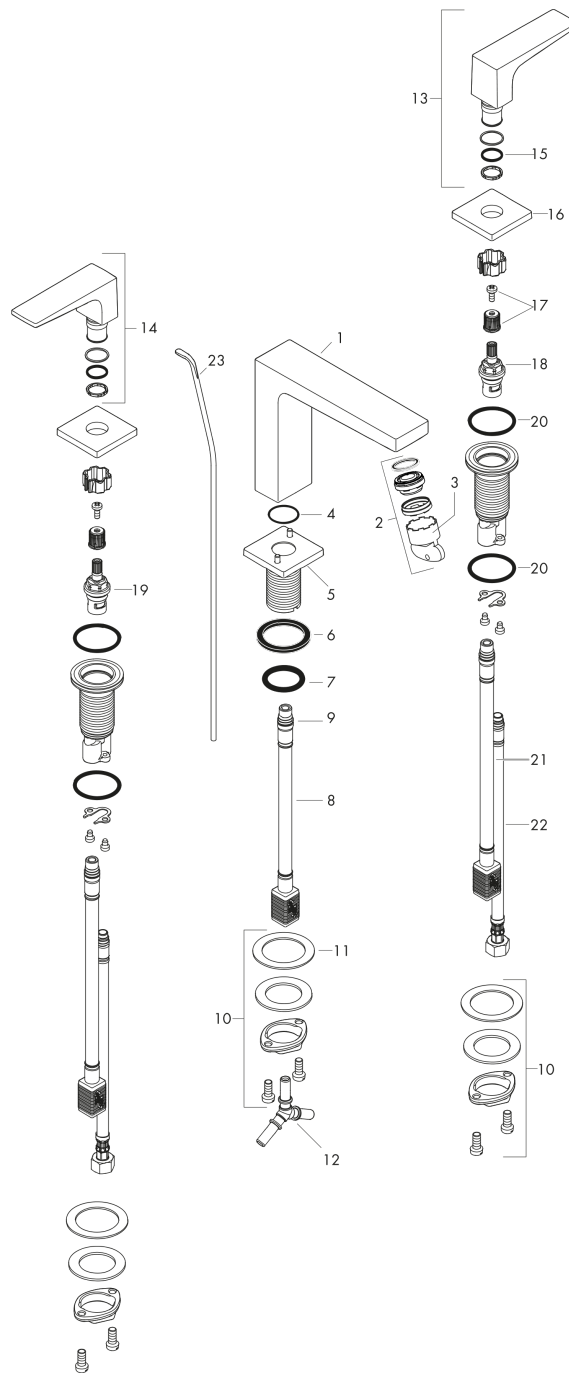

Metropol

Widespread Faucet 160 with Loop Handles and Pop-Up Drain, 1.2 GPM

Finishes : **chrome** Part no. : **74517001**

Description

Features

- Aerated spray
- Flow: 1.2 GPM (4.5 L/Min)
- 90° ceramic valves
- Includes pop-up drain

Item details

List Price \$ 762.00

Technology

Compliance

Product image

Scale drawing

Metropol

Widespread Faucet 160 with Loop Handles and Pop-Up Drain, 1.2 GPM

Finishes : **chrome** Part no. : **74517001**

Exploded drawing

Year of production: >07/18

Metropol

Widespread Faucet 160 with Loop Handles and Pop-Up Drain, 1.2 GPM

Finishes : **chrome** Part no. : **74517001**

Spare parts list

Year of production: >07/18

Pos.	Description	Part no.	Price	PU
1	spout 160 mm	93022000	-	1
2	aerator M24x1 (4,5 l/min)	93202000	-	1
3	service tool	95661000	-	1
4	O-ring 21x1,5	98219000	-	1
5	escutcheon for spout	92906000	-	1
6	flat seal	98749000	-	1
7	O-ring 26x4	92191000	-	1
8	connection hose 200 mm M10x1	92913000	-	1
9	O-ring 8x1,75	97827000	-	1
10	fixing set (Ø 28)	92909000	-	1
11	lever collar	97548000	-	1
12	hose connection angel	92905000	-	1
13	handle for cold water	92919000	-	1
14	handle for hot water	92918000	-	1
15	O-Ring 14x1,5	98201000	-	1
16	escutcheon	92915000	-	1
17	handle fixing set	98932000	-	1
18	shut off unit right closing	98817001	-	1
19	shut off unit left closing	95366001	-	1
20	O-ring 33x2,5	92907000	-	1
21	connection hose 400 mm M10x1	92914000	-	1
22	connection hose 18½" M8x0,75 3/8"	96321001	-	1
23	pull rod	96657000	-	1
a	pop up waste	88509000	-	1