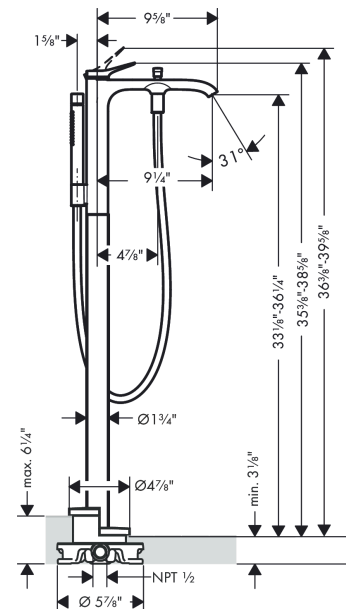

Finoris
Freestanding Tub Filler Trim with 1.75 GPM Handshower
Finishes : **matte black** Part no. : **76445671**

Description

Features

- Consists of: Freestanding tub filler trim, Baton handshower, Handshower hose, Handshower holder
- spray type mixer: Aerated spray
- spray type hand shower: Rain, Mono
- flow rate of hand shower at 3 bar: 1.75 GPM (6.6 L/Min)
- Ceramic cartridge
- diverter with automatic resetting
- Integrated double backflow prevention

Item details

List Price $ 3,696.00

Technology

Design awards

Compliance

Product image

Scale drawing