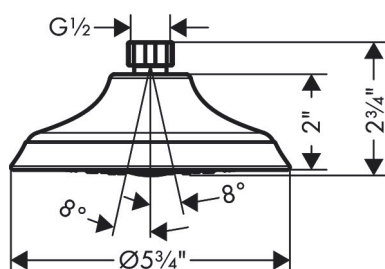

Brand	hansgrohe
Art. Name	Joleena Showerhead 150 1-Jet, 2.5 GPM
Art. Nr.	04933830
Surface	polished nickel
Pos.	1

Product Picture

Drawing

Technology

Features

- Spray modes: Full
- 45 no-clog spray channels
- Flow: 2.5 GPM (9.5 L/Min)
- Fully-finished matching spray face