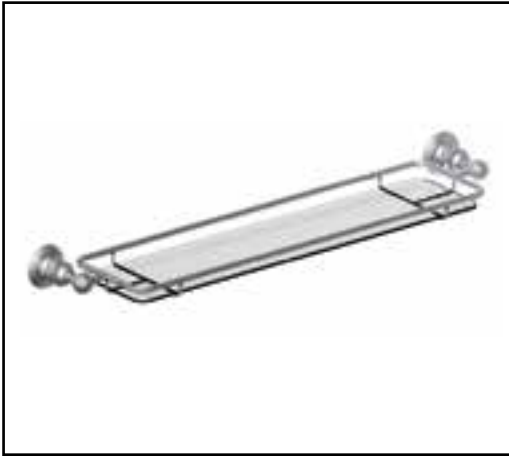

# HORUS

102.07.603

SERIES: ST GERMAIN

## FEATURES:

- Solid Brass
- Glass Shelf
- Mounting Hardware Included