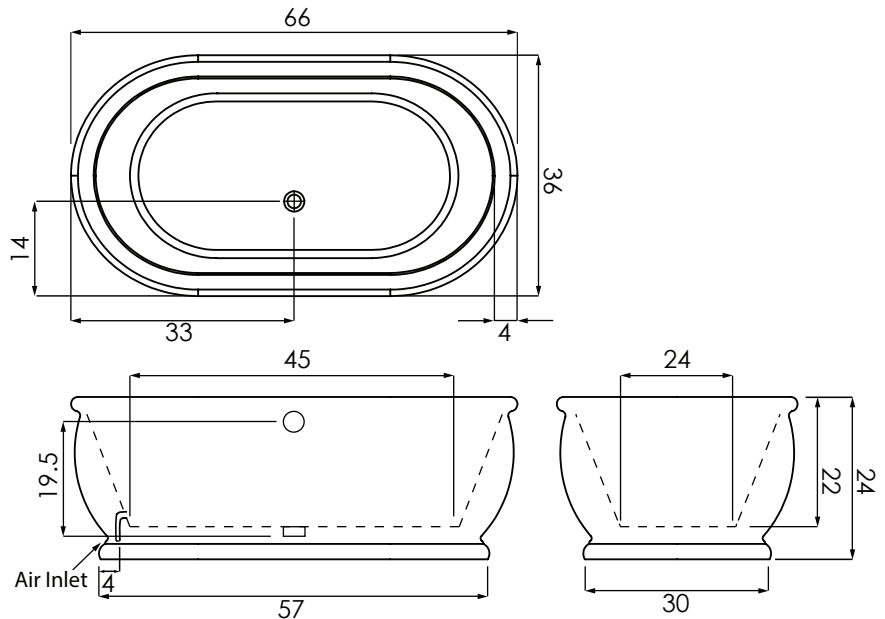

CODES AND COMPLIANCES

Massachusetts code File no: P1-0614-491