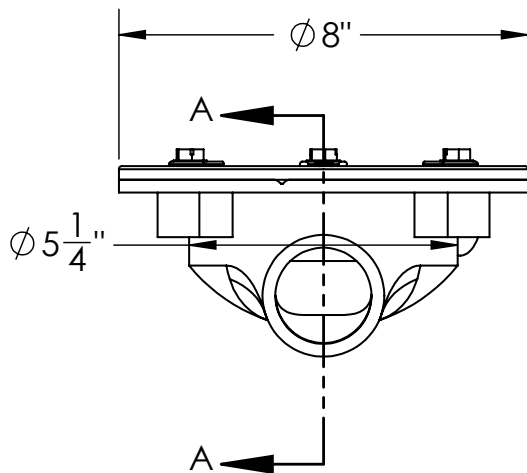

CDIQ 42 Specifications ID Infinity Drain

CDIQ 42:

- Cast Iron Clamp Down Drain Body Assembly
- 4" IPS Throat
- 2" No Hub Outlet
- Compatible with traditional waterproofing

Infinity Drain
 145 Dixon Avenue
 Amityville, NY 11701
 Phone: 516.767.6786
 Fax: 516.740.3066
 www.infinitydrain.com

NOTE: Installer must verify all rough-in dimensions prior to installation and consult local and national codes. Conformity and compliance to local and national codes are the responsibility of the installer.