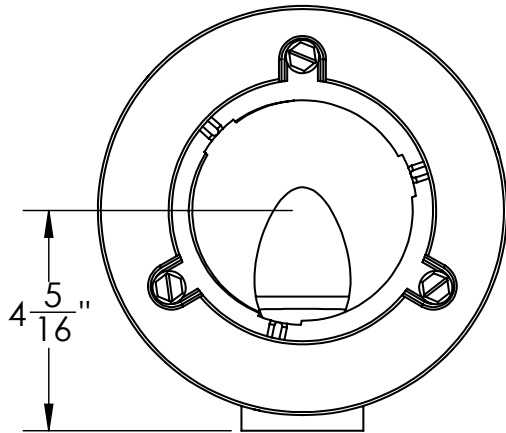

CDIQ 42 Specifications ID Infinity Drain

CDIQ 42:

- Cast Iron Clamp Down Drain Body Assembly
- 4" IPS Throat
- 2" No Hub Outlet
- Compatible with traditional waterproofing

Infinity Drain
 145 Dixon Avenue
 Amityville, NY 11701
 Phone: 516.767.6786
 Fax: 516.740.3066
 www.infinitydrain.com

NOTE: Installer must verify all rough-in dimensions prior to installation and consult local and national codes. Conformity and compliance to local and national codes are the responsibility of the installer.