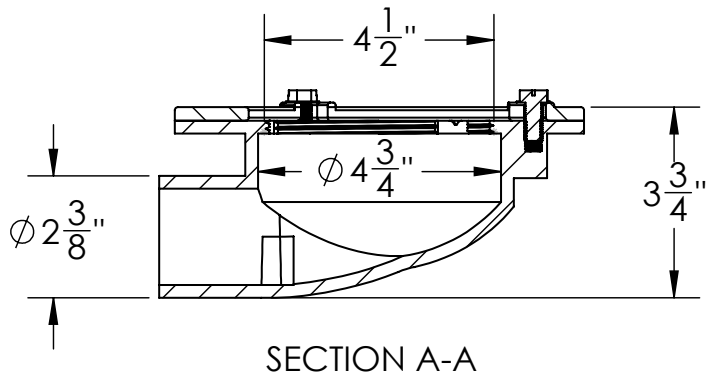

CDIQ 42 Specifications ID Infinity Drain

CDIQ 42:

- Cast Iron Clamp Down Drain Body Assembly
- 4" IPS Throat
- 2" No Hub Outlet
- Compatible with traditional waterproofing

Infinity Drain
 145 Dixon Avenue
 Amityville, NY 11701
 Phone: 516.767.6786
 Fax: 516.740.3066
 www.infinitydrain.com

NOTE: Installer must verify all rough-in dimensions prior to installation and consult local and national codes. Conformity and compliance to local and national codes are the responsibility of the installer.