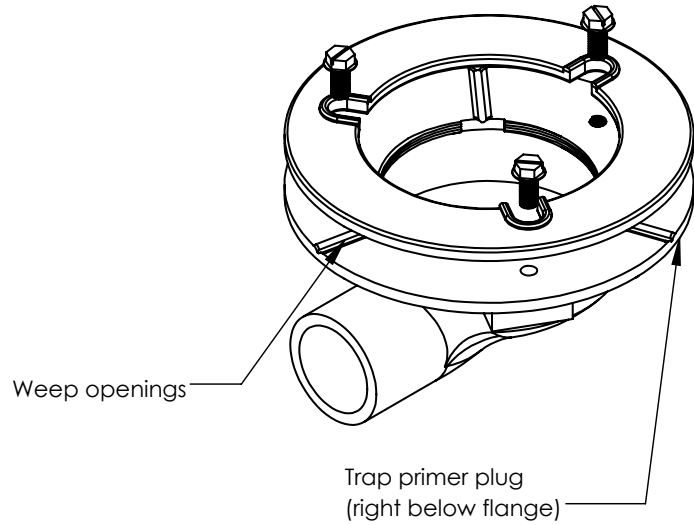

CDIQ 42 Specifications ID Infinity Drain

CDIQ 42:

- Cast Iron Clamp Down Drain Body Assembly
- 4" IPS Throat
- 2" No Hub Outlet
- Compatible with traditional waterproofing

Infinity Drain
 145 Dixon Avenue
 Amityville, NY 11701
 Phone: 516.767.6786
 Fax: 516.740.3066
 www.infinitydrain.com