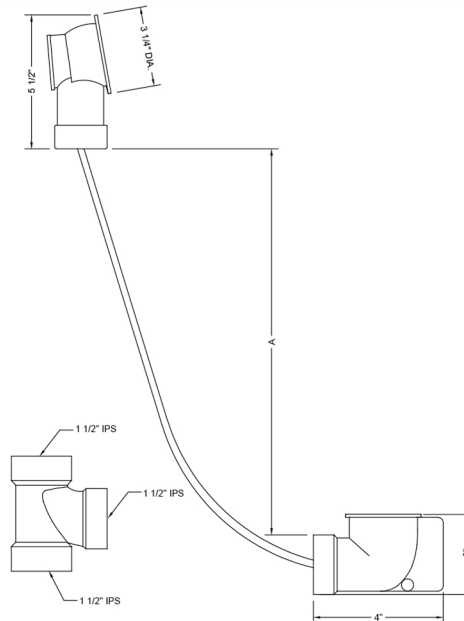

PVC Bath Waste and Overflow Subassembly (Geberit)

Model #: 370-LT

FEATURES:

- Designed to fit most manufacturers' bath and whirlpool tubs from 12" to 16" deep
- 17" cable length
- For 1½" PVC Schedule 40
- Stainless steel cable for strength and durability
- Complements both contemporary and traditional styling
- Geberit subassemblies
- SUBASSEMBLIES ONLY

AVAILABLE FINISHES:

N/A

SPECIFICATION DRAWING:

PVC BATH WASTE & OVERFLOW		
PART #	A	CABLE LENGTH
370-LT	12"-16"	17"
372-LT	17"-24"	27"
374-LT	23"-27"	33"
376-LT	28"-29"	43"
ABS BATH WASTE & OVERFLOW		
371-LT	12"-16"	17"
373-LT	17"-24"	27"
375-LT	23"-27"	33"
377-LT	28"-29"	43"