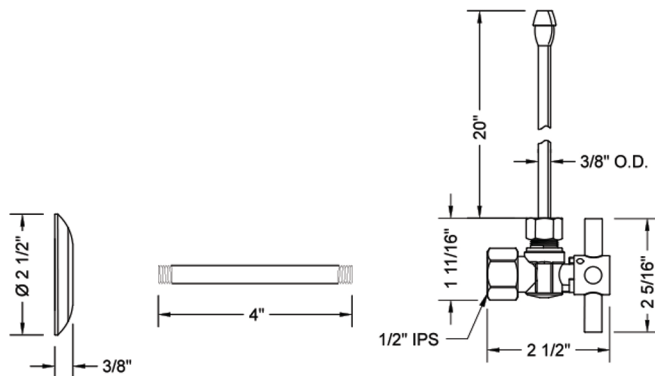

Quarter Turn Angle Pattern 1/2" IPS x 3/8" O.D. Faucet Supply Kit with Contempo Cross Handle, 20" Supply Tubes, Escutcheons

Model #: 616-4-62-

FEATURES:

- Complete Faucet Supply Kit
- Kit contains:
 - (2) Quarter Turn Angle Pattern 1/2" IPS x 3/8" O.D. Supply Valve with Contempo Cross Handle P/N 616-4
 - (2) 20" Copper Supply Tubes P/N 662
 - (2) Escutcheons P/N 741 (ULB P/N 6015)
 - (2) 1/2" Brass Nipples P/N 801-12.4

SPECIFICATION DRAWING:

COMPONENTS	
DESCRIPTION	QTY:
ANGLE VALVE - CONTEMPO CROSS HANDLE	2
20" X 1/2" O.D. SUPPLY TUBE	2
2 1/2" SURE GRIP ESCUTCHEON	2
4" NIPPLE	2

AVAILABLE HANDLES: