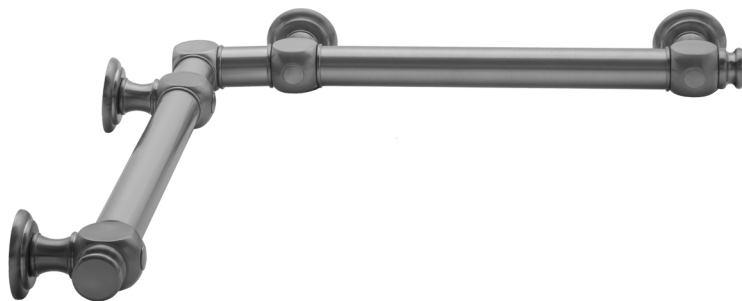

G60 12" x 32" Inside Corner Grab Bar

Model #: G60-12-32-IC-

FEATURES:

- ADA compliant when properly installed
- All brass construction, fully polished & plated
- All grab bars can be custom sized. Contact JACLO for pricing & availability
- Optional handshower sliders and toilet paper/wash cloth holders can be added only upon initial order
- Grab bars over 32" REQUIRE a middle post

AVAILABLE FINISHES:

Polished Chrome (PCH)	Satin Chrome (SC)	Bronze Umber (BU)
Satin Nickel (SN)	Pewter (PEW)	Caramel Bronze (CB)
Polished Nickel (PN)	Antique Brass (AB)	Antique Copper (ACU)
Oil-Rubbed Bronze (ORB)	Polished Brass (PB)	Polished Copper (PCU)
Vintage Bronze (VB)	Satin Brass (SB)	Rose Gold (RG)
Matte Black (MBK)	Satin Gold (SG)	Polished Gold (PG)
Black Nickel (BKN)	Bombay Gold (BG)	Jewelers Gold (JG)
Europa Bronze (EB)	White (WH)	Sedona Beige (SDB)
Tristan Brass (TB)	Unlacquered Brass (ULB)	Satin Cooper (SCU)