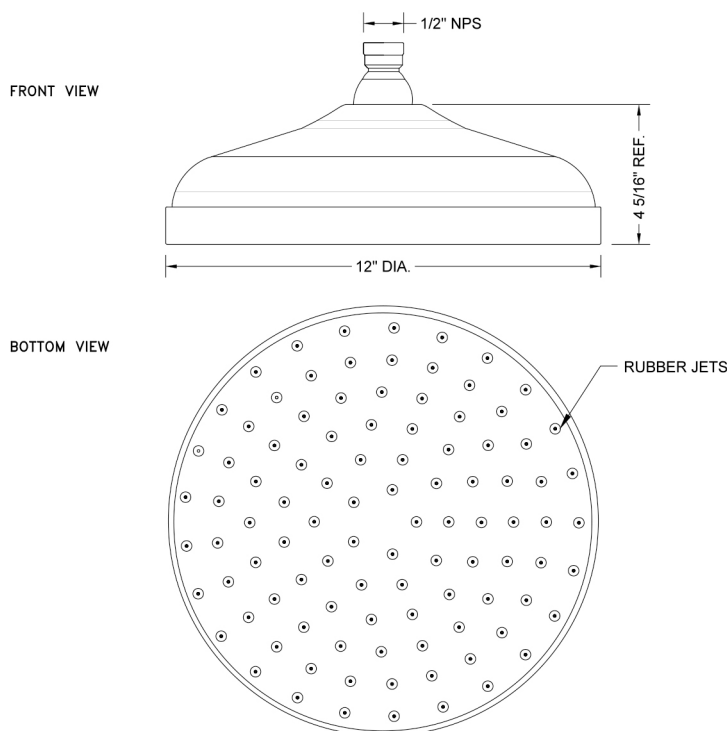

12" Traditional Rain Machine®

Model #: S312-

FEATURES:

- 1/2" IPS adjustable brass ball joint to adjust angle of showerhead
- 12" diameter all brass body with 126 easy clean rubber jets
- Available flow rates: 2.5 & 2.0 GPM

SPECIFICATION DRAWING:

SPRAY PATTERNS:

ANGLES AND FLOW RATES: