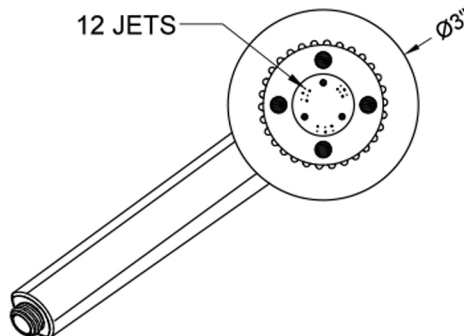

SPECIFICATION DRAWING:

SPRAY PATTERNS:

COMPLIANCES:

Complies with: ASME A112.18.1-2012/CSA B125.1-12