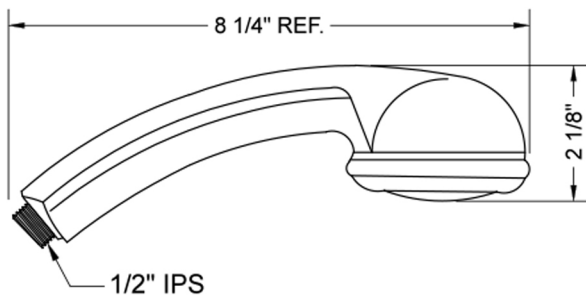

SPECIFICATION DRAWING:

SPRAY PATTERNS:

COMPLIANCES:

Complies with: ASME A112.18.1-2012/CSA B125.1-12