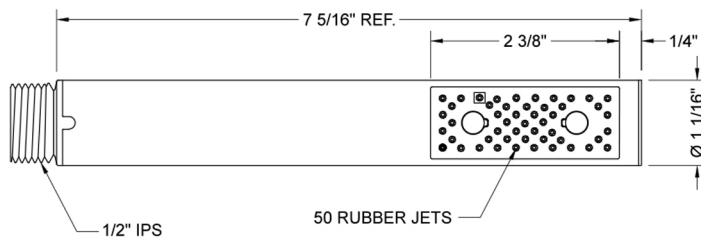

Diva Handshower- 1.5 GPM

Model #: S456-1.5-

FEATURES:

- Brass single function handshower
- 1/2" IPS male threads
- Unique wide trapezoid shaped spray
- Contemporary design
- Light weight
- Available flow rates: 2.5, 2.0, 1.75 & 1.5 GPM

SPECIFICATION DRAWING:

SPRAY PATTERNS: