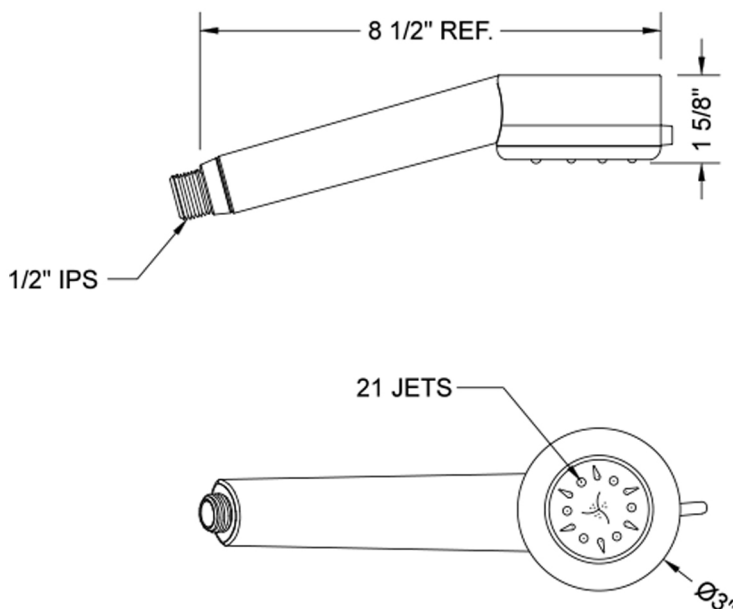

SPECIFICATION DRAWING: