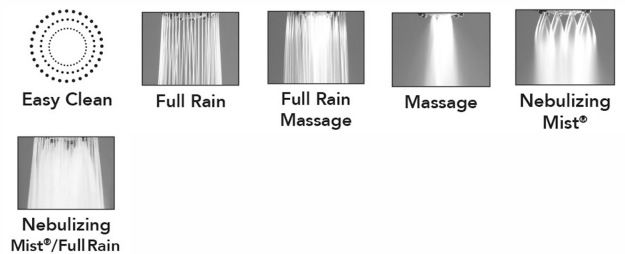

SPRAY PATTERNS:

COMPLIANCES:

CEC

Complies with: ASME A112.18.1-2012/CSA B125.1-12