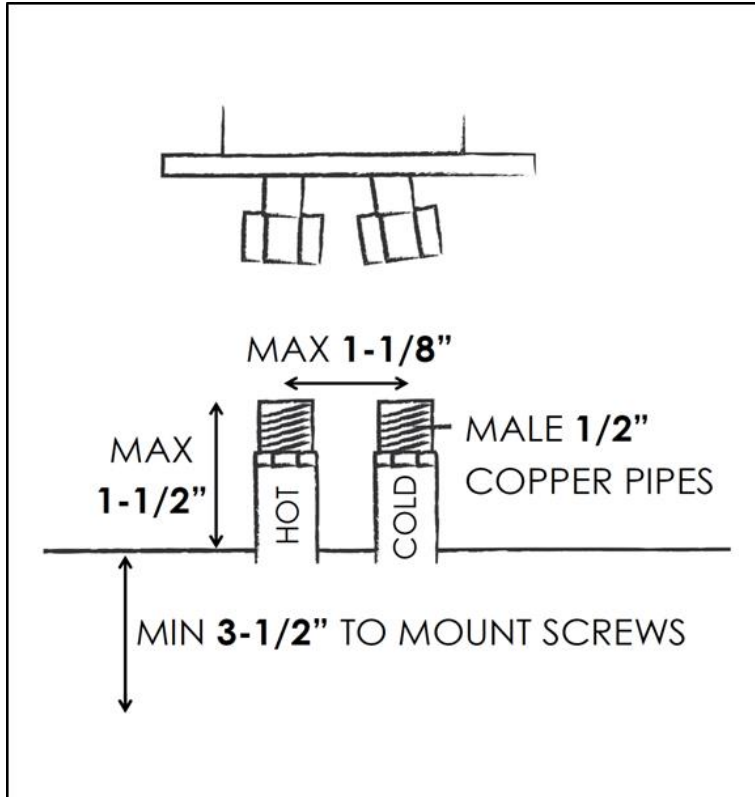

Installation Instructions

PVD gun metal
600-6216

1 person holding shower, 1 person attaching.