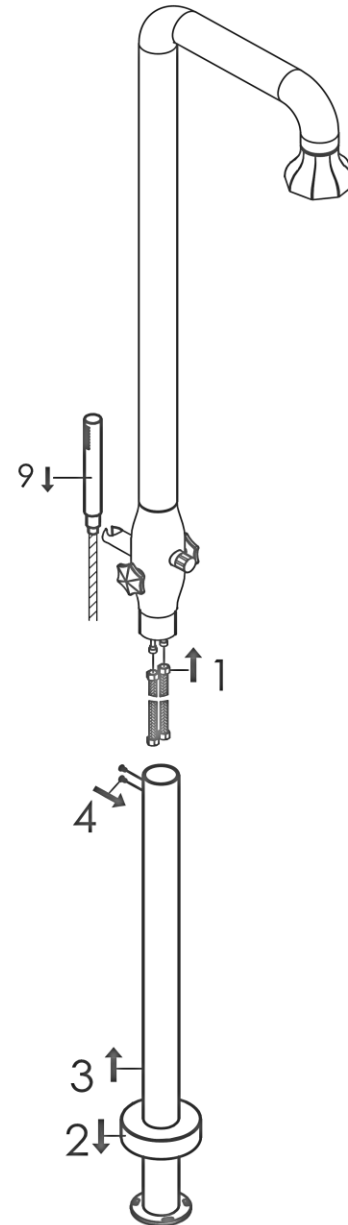

Installation Instructions

PVD gun metal
600-6216

1 person holding shower, 1 person attaching.