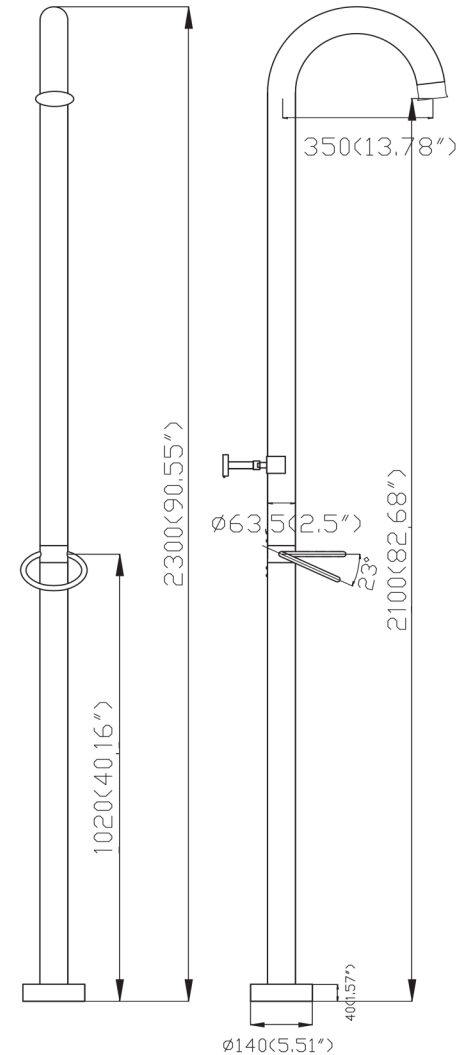

Original Shower 01

by JEE-O

ADA compliant

brushed
100-6100

SPECIFICATIONS

MATERIAL:	304 stainless steel
FEATURES:	single lever mixer
CARTRIDGE:	ceramic mixing mechanism (#005-0101)
FLOW RATE:	3.2 GPM / 1.8 GPM in California (adjustable on request)
WEIGHT:	25 lbs
PACKAGE DIMENSIONS:	L 64" x W 24" x H 6"
DELIVERY WEIGHT:	30 lbs
WARRANTY:	2-year limited warranty
OPTIONS:	wall mount bracket (#101-6000)

MAINTENANCE & CARE

Regularly apply stainless steel cleaner and rub in the direction of the grain, using a slightly abrasive sponge.

middle down - off

down - waterflow off

up - waterflow on

left - hot

right - cold