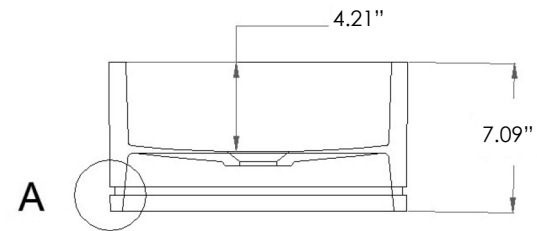

Soho Basin Low

by JEE-O

WATRLINE

white
SWMBAS71

SPECIFICATIONS

MATERIAL:	DADOquartz
RIM WIDTH:	3/4"
WEIGHT:	20 lbs
PACKAGE DIMENSIONS:	L 20" x W 20" x H 8"
DELIVERY WEIGHT:	25 lbs
WASTE:	1-1/2" diameter (drain <u>not</u> included)
WARRANTY:	25-year limited warranty

MAINTENANCE & CARE

It is recommended to regularly maintain your bathtub to prevent bacterial growth. Clean using a slightly abrasive sponge. Thoroughly rinse the surface after cleaning.

DETAIL A