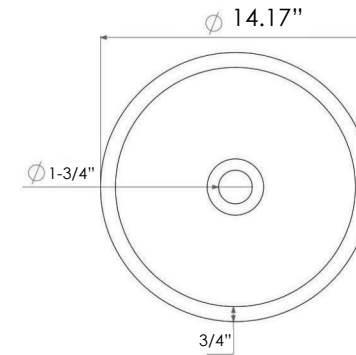

Soho Basin Low

by JEE-O

WATRLINE

white
SWMBAS71

SPECIFICATIONS

MATERIAL:	DADOquartz
RIM WIDTH:	3/4"
WEIGHT:	20 lbs
PACKAGE DIMENSIONS:	L 20" x W 20" x H 8"
DELIVERY WEIGHT:	25 lbs
WASTE:	1-1/2" diameter (drain <u>not</u> included)
WARRANTY:	25-year limited warranty

MAINTENANCE & CARE

It is recommended to regularly maintain your bathtub to prevent bacterial growth. Clean using a slightly abrasive sponge. Thoroughly rinse the surface after cleaning.

DETAIL A