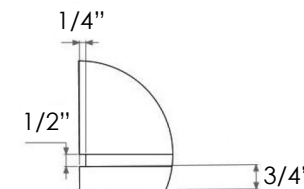

Soho Basin Low

by JEE-O

WATRLINE

white
SWMBAS71

SPECIFICATIONS

MATERIAL:	DADOquartz
RIM WIDTH:	3/4"
WEIGHT:	20 lbs
PACKAGE DIMENSIONS:	L 20" x W 20" x H 8"
DELIVERY WEIGHT:	25 lbs
WASTE:	1-1/2" diameter (drain <u>not</u> included)
WARRANTY:	25-year limited warranty

MAINTENANCE & CARE

It is recommended to regularly maintain your bathtub to prevent bacterial growth. Clean using a slightly abrasive sponge. Thoroughly rinse the surface after cleaning.

DETAIL A