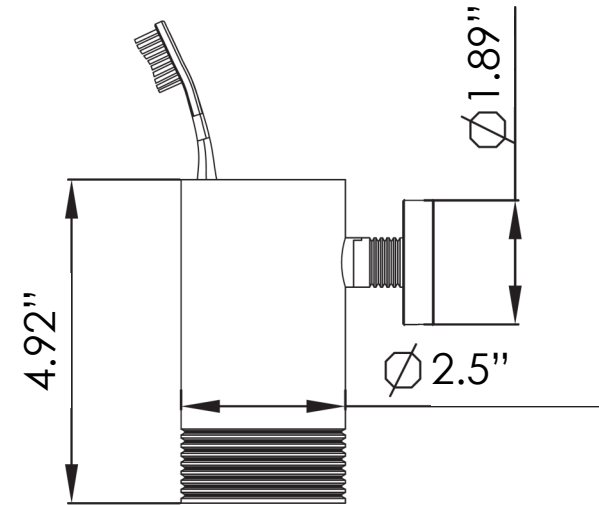

-  RAW (brushed)
701-0130
-  hammercoat black
701-0132
-  custom finish
701-013C

SPECIFICATIONS

MATERIAL:	304 stainless steel
WEIGHT:	1 lb
PACKAGE DIMENSIONS:	L 7" x W 3" x H 3"
DELIVERY WEIGHT:	1.2 lbs
WARRANTY:	2-year limited warranty