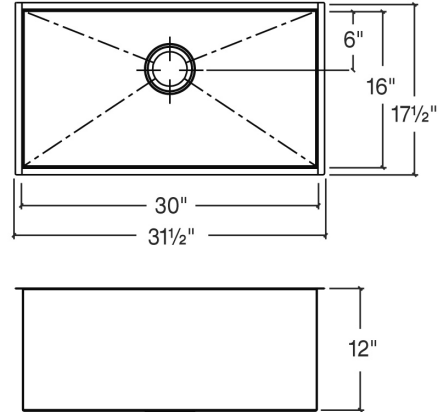

### Specifications

Model	003676
Collection	UrbanEdge®
Bowl dimensions	30" × 16" × 12"
Overall dimensions	31 1/2" × 17 1/2" × 12"
Recommended cabinet	36"