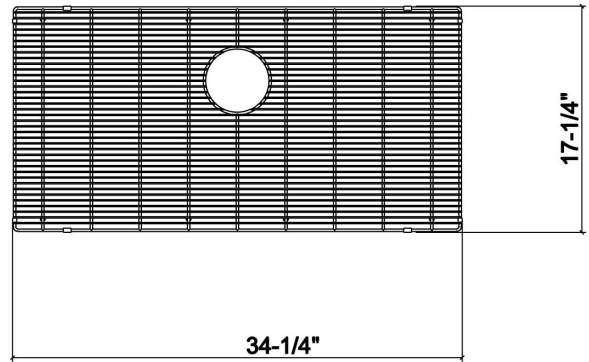

200935 | GRID

STAINLESS STEEL SINK ACCESSORY

Specifications

Model	200935
Collection	Grid
Compatible bowl dimension	35" x 18"
Overall dimensions	33 7/8" x 17 1/4" x 1 1/4"

Features

- Fits SocialCorner collection sink
- Ideal for rinsing or draining food, or simply protecting the sink surface from scratching
- Rubber-tipped footings for better stability and protection
- Rubber protectors on all corners to protect from scratching bowl sides
- Corrosion resistant and 304 series stainless steel (18/10)