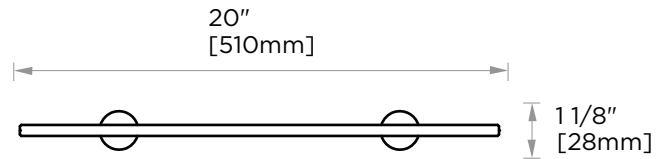

Includes Rosette : 40X4mm

Without Rosette

With Rosette

PORTO COLLECTION GLASS SHELF

137671

PRODUCT NAME: GLASS SHELF

PRODUCT CODE: 137671

MATERIAL: All-brass construction

WARRANTY:

Lifetime Limited (Residential Use)
One Year (Commercial Use)

NOTE: Dimensions and specifications are subject to change without notice.

PORTO COLLECTION

Large Round Rosette
137RDLG 48X10mm

Small Square Rosette
277SQSM 40X4mm

Large Square Rosette
277SQLG 45X12mm

NOTE: Dimensions and specifications are subject to change without notice.