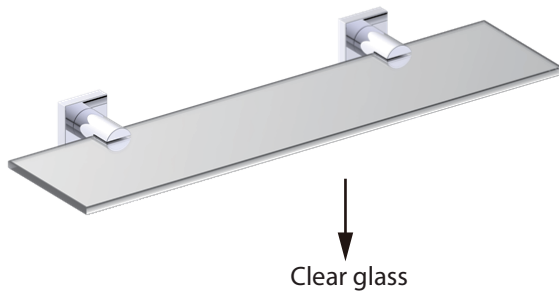

Includes Rosette : 40X4mm

Without Rosette

With Rosette

PORTO COLLECTION GLASS SHELF

137671

PRODUCT NAME: GLASS SHELF

PRODUCT CODE: 137671

MATERIAL: All-brass construction

WARRANTY:

Lifetime Limited (Residential Use)
One Year (Commercial Use)

NOTE: Dimensions and specifications are subject to change without notice.

PORTO COLLECTION

Large Round Rosette
137RDLG 48X10mm

Small Square Rosette
277SQSM 40X4mm

Large Square Rosette
277SQLG 45X12mm

NOTE: Dimensions and specifications are subject to change without notice.