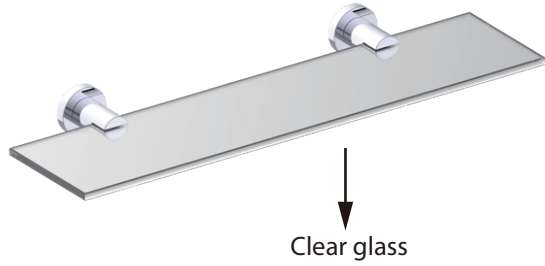

Includes Rosette : 40X4mm

Without Rosette

With Rosette

PORTO COLLECTION GLASS SHELF

137671

PRODUCT NAME: GLASS SHELF

PRODUCT CODE: 137671

MATERIAL: All-brass construction

KEY FEATURES: Contemporary design.
Round and linear geometries.
Sleek modern aesthetic.

STOCKED FINISHES:

- Polished Chrome (99)
- Brushed Nickel (81)
- Polished Nickel (68)
- Matte Black (48)

SPECIAL FINISHES AVAILABLE: 26 options available.
Please see our website for full list samples

WARRANTY:

Lifetime Limited (Residential Use)
One Year (Commercial Use)

NOTE: Dimensions and specifications are subject to change without notice.

PORTO COLLECTION

Large Round Rosette
137RDLG 48X10mm

Small Square Rosette
277SQSM 40X4mm

Large Square Rosette
277SQLG 45X12mm

NOTE: Dimensions and specifications are subject to change without notice.