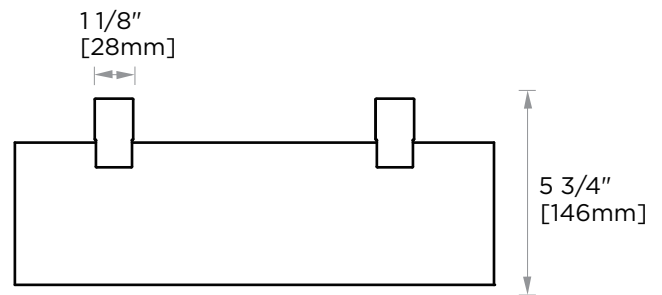

Includes Rosette : 40X4mm

Without Rosette

With Rosette

PORTO COLLECTION GLASS SHELF

137671

PRODUCT NAME: GLASS SHELF

PRODUCT CODE: 137671

MATERIAL: All-brass construction

WARRANTY:

Lifetime Limited (Residential Use)
One Year (Commercial Use)

NOTE: Dimensions and specifications are subject to change without notice.

PORTO COLLECTION

Large Round Rosette
137RDLG 48X10mm

Small Square Rosette
277SQSM 40X4mm

Large Square Rosette
277SQLG 45X12mm

NOTE: Dimensions and specifications are subject to change without notice.