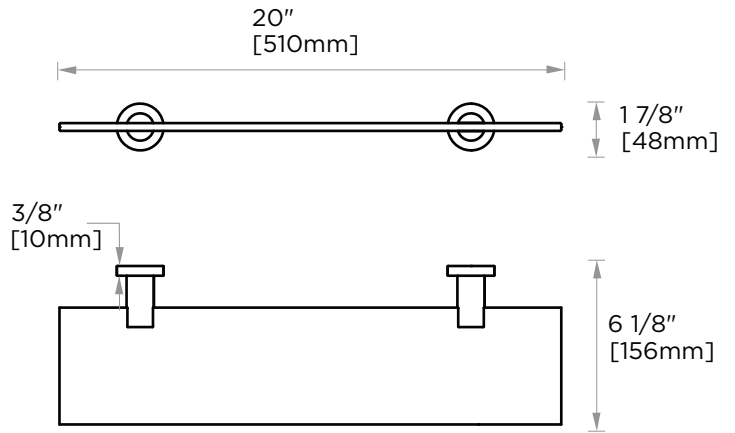

WARRANTY:

Lifetime Limited (Residential Use)
One Year (Commercial Use)

NOTE: Dimensions and specifications are subject to change without notice.

PORTO COLLECTION

Large Round Rosette
137RDLG 48X10mm

Small Square Rosette
277SQSM 40X4mm

Large Square Rosette
277SQLG 45X12mm

NOTE: Dimensions and specifications are subject to change without notice.