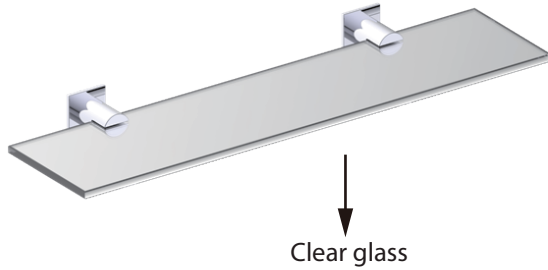

Includes Rosette : 40X4mm

Without Rosette

With Rosette

PORTO COLLECTION GLASS SHELF

137671

PRODUCT NAME: GLASS SHELF

PRODUCT CODE: 137671

MATERIAL: All-brass construction

WARRANTY:

Lifetime Limited (Residential Use)
One Year (Commercial Use)

NOTE: Dimensions and specifications are subject to change without notice.

PORTO COLLECTION

Large Round Rosette
137RDLG 48X10mm

Small Square Rosette
277SQSM 40X4mm

Large Square Rosette
277SQLG 45X12mm

NOTE: Dimensions and specifications are subject to change without notice.