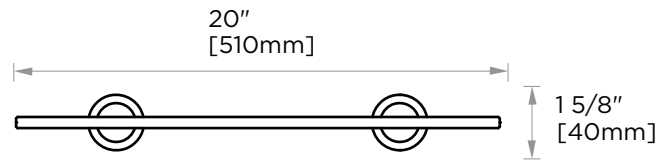

Includes Rosette : 40X4mm

Without Rosette

With Rosette

PORTO COLLECTION GLASS SHELF

137671

PRODUCT NAME: GLASS SHELF

PRODUCT CODE: 137671

MATERIAL: All-brass construction

WARRANTY:

Lifetime Limited (Residential Use)
One Year (Commercial Use)

NOTE: Dimensions and specifications are subject to change without notice.

PORTO COLLECTION

Large Round Rosette
137RDLG 48X10mm

Small Square Rosette
277SQSM 40X4mm

Large Square Rosette
277SQLG 45X12mm

NOTE: Dimensions and specifications are subject to change without notice.