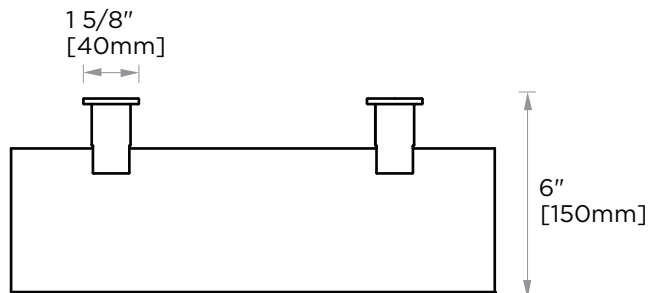

WARRANTY:

Lifetime Limited (Residential Use)
One Year (Commercial Use)

NOTE: Dimensions and specifications are subject to change without notice.

PORTO COLLECTION

Large Round Rosette
137RDLG 48X10mm

Small Square Rosette
277SQSM 40X4mm

Large Square Rosette
277SQLG 45X12mm

NOTE: Dimensions and specifications are subject to change without notice.