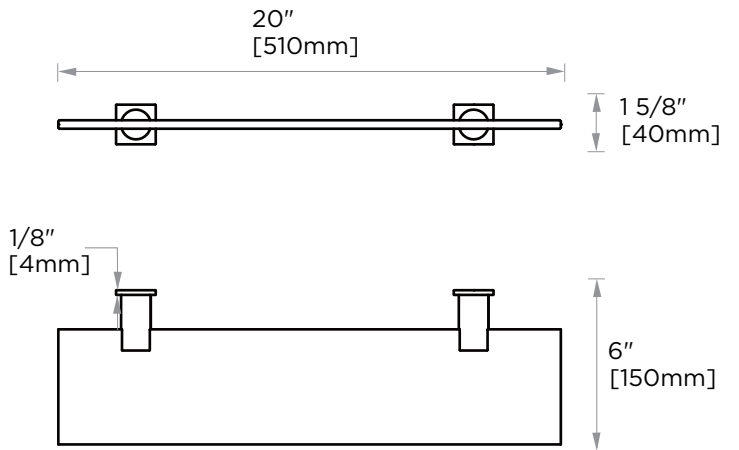

WARRANTY:

Lifetime Limited (Residential Use)
One Year (Commercial Use)

NOTE: Dimensions and specifications are subject to change without notice.

PORTO COLLECTION

Large Round Rosette
137RDLG 48X10mm

Small Square Rosette
277SQSM 40X4mm

Large Square Rosette
277SQLG 45X12mm

NOTE: Dimensions and specifications are subject to change without notice.