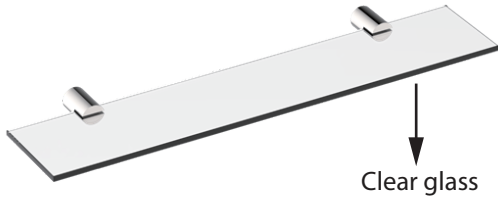

Includes Rosette : 40X4mm

Without Rosette

With Rosette

PORTO COLLECTION GLASS SHELF

137671

PRODUCT NAME: GLASS SHELF

PRODUCT CODE: 137671

MATERIAL: All-brass construction

KEY FEATURES: Contemporary design.
Round and linear geometries.
Sleek modern aesthetic.

STOCKED FINISHES:

- Polished Chrome (99)
- Brushed Nickel (81)
- Polished Nickel (68)
- Matte Black (48)

SPECIAL FINISHES AVAILABLE: 26 options available.
Please see our website for full list samples

Large Square Rosette
277SQLG 45X12mm

NOTE: Dimensions and specifications are subject to change without notice.