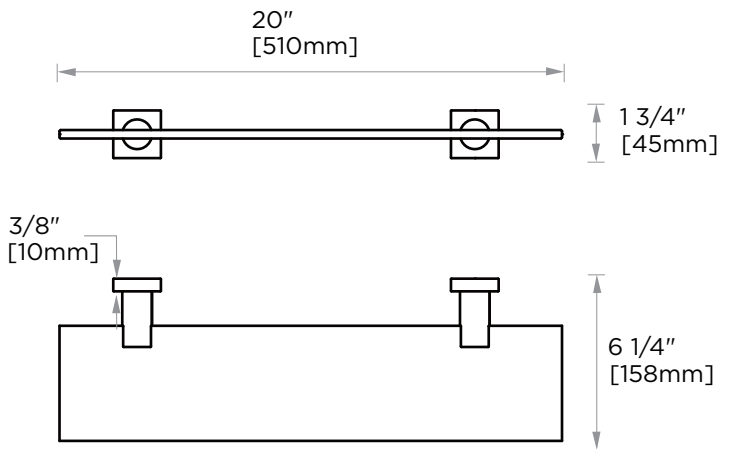

WARRANTY:

Lifetime Limited (Residential Use)
One Year (Commercial Use)

NOTE: Dimensions and specifications are subject to change without notice.

PORTO COLLECTION

Large Round Rosette
137RDLG 48X10mm

Small Square Rosette
277SQSM 40X4mm

Large Square Rosette
277SQLG 45X12mm

NOTE: Dimensions and specifications are subject to change without notice.