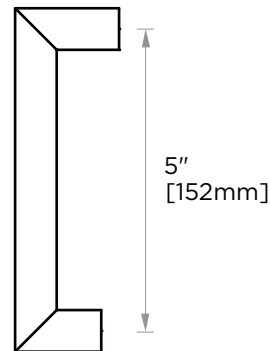

WARRANTY:

Lifetime Limited (Residential Use)
One Year (Commercial Use)

NOTE: Dimensions and specifications are subject to change without notice.