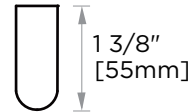

OSLO COLLECTION CABINET PULL 6" 144706

PRODUCT NAME: CABINET PULL 6"

PRODUCT CODE: 144706

MATERIAL: All-brass construction

KEY FEATURES: Contemporary design.
Round minimalist look.

**STOCKED
FINISHES:**

- Polished Chrome (99)
- Brushed Nickel (81)
- Polished Nickel (68)
- Matte Black (48)