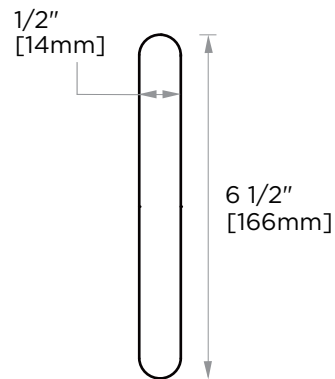

OSLO COLLECTION CABINET PULL 6" 144706

PRODUCT NAME: CABINET PULL 6"

PRODUCT CODE: 144706

MATERIAL: All-brass construction

KEY FEATURES: Contemporary design.
Round minimalist look.

**STOCKED
FINISHES:**

- Polished Chrome (99)
- Brushed Nickel (81)
- Polished Nickel (68)
- Matte Black (48)